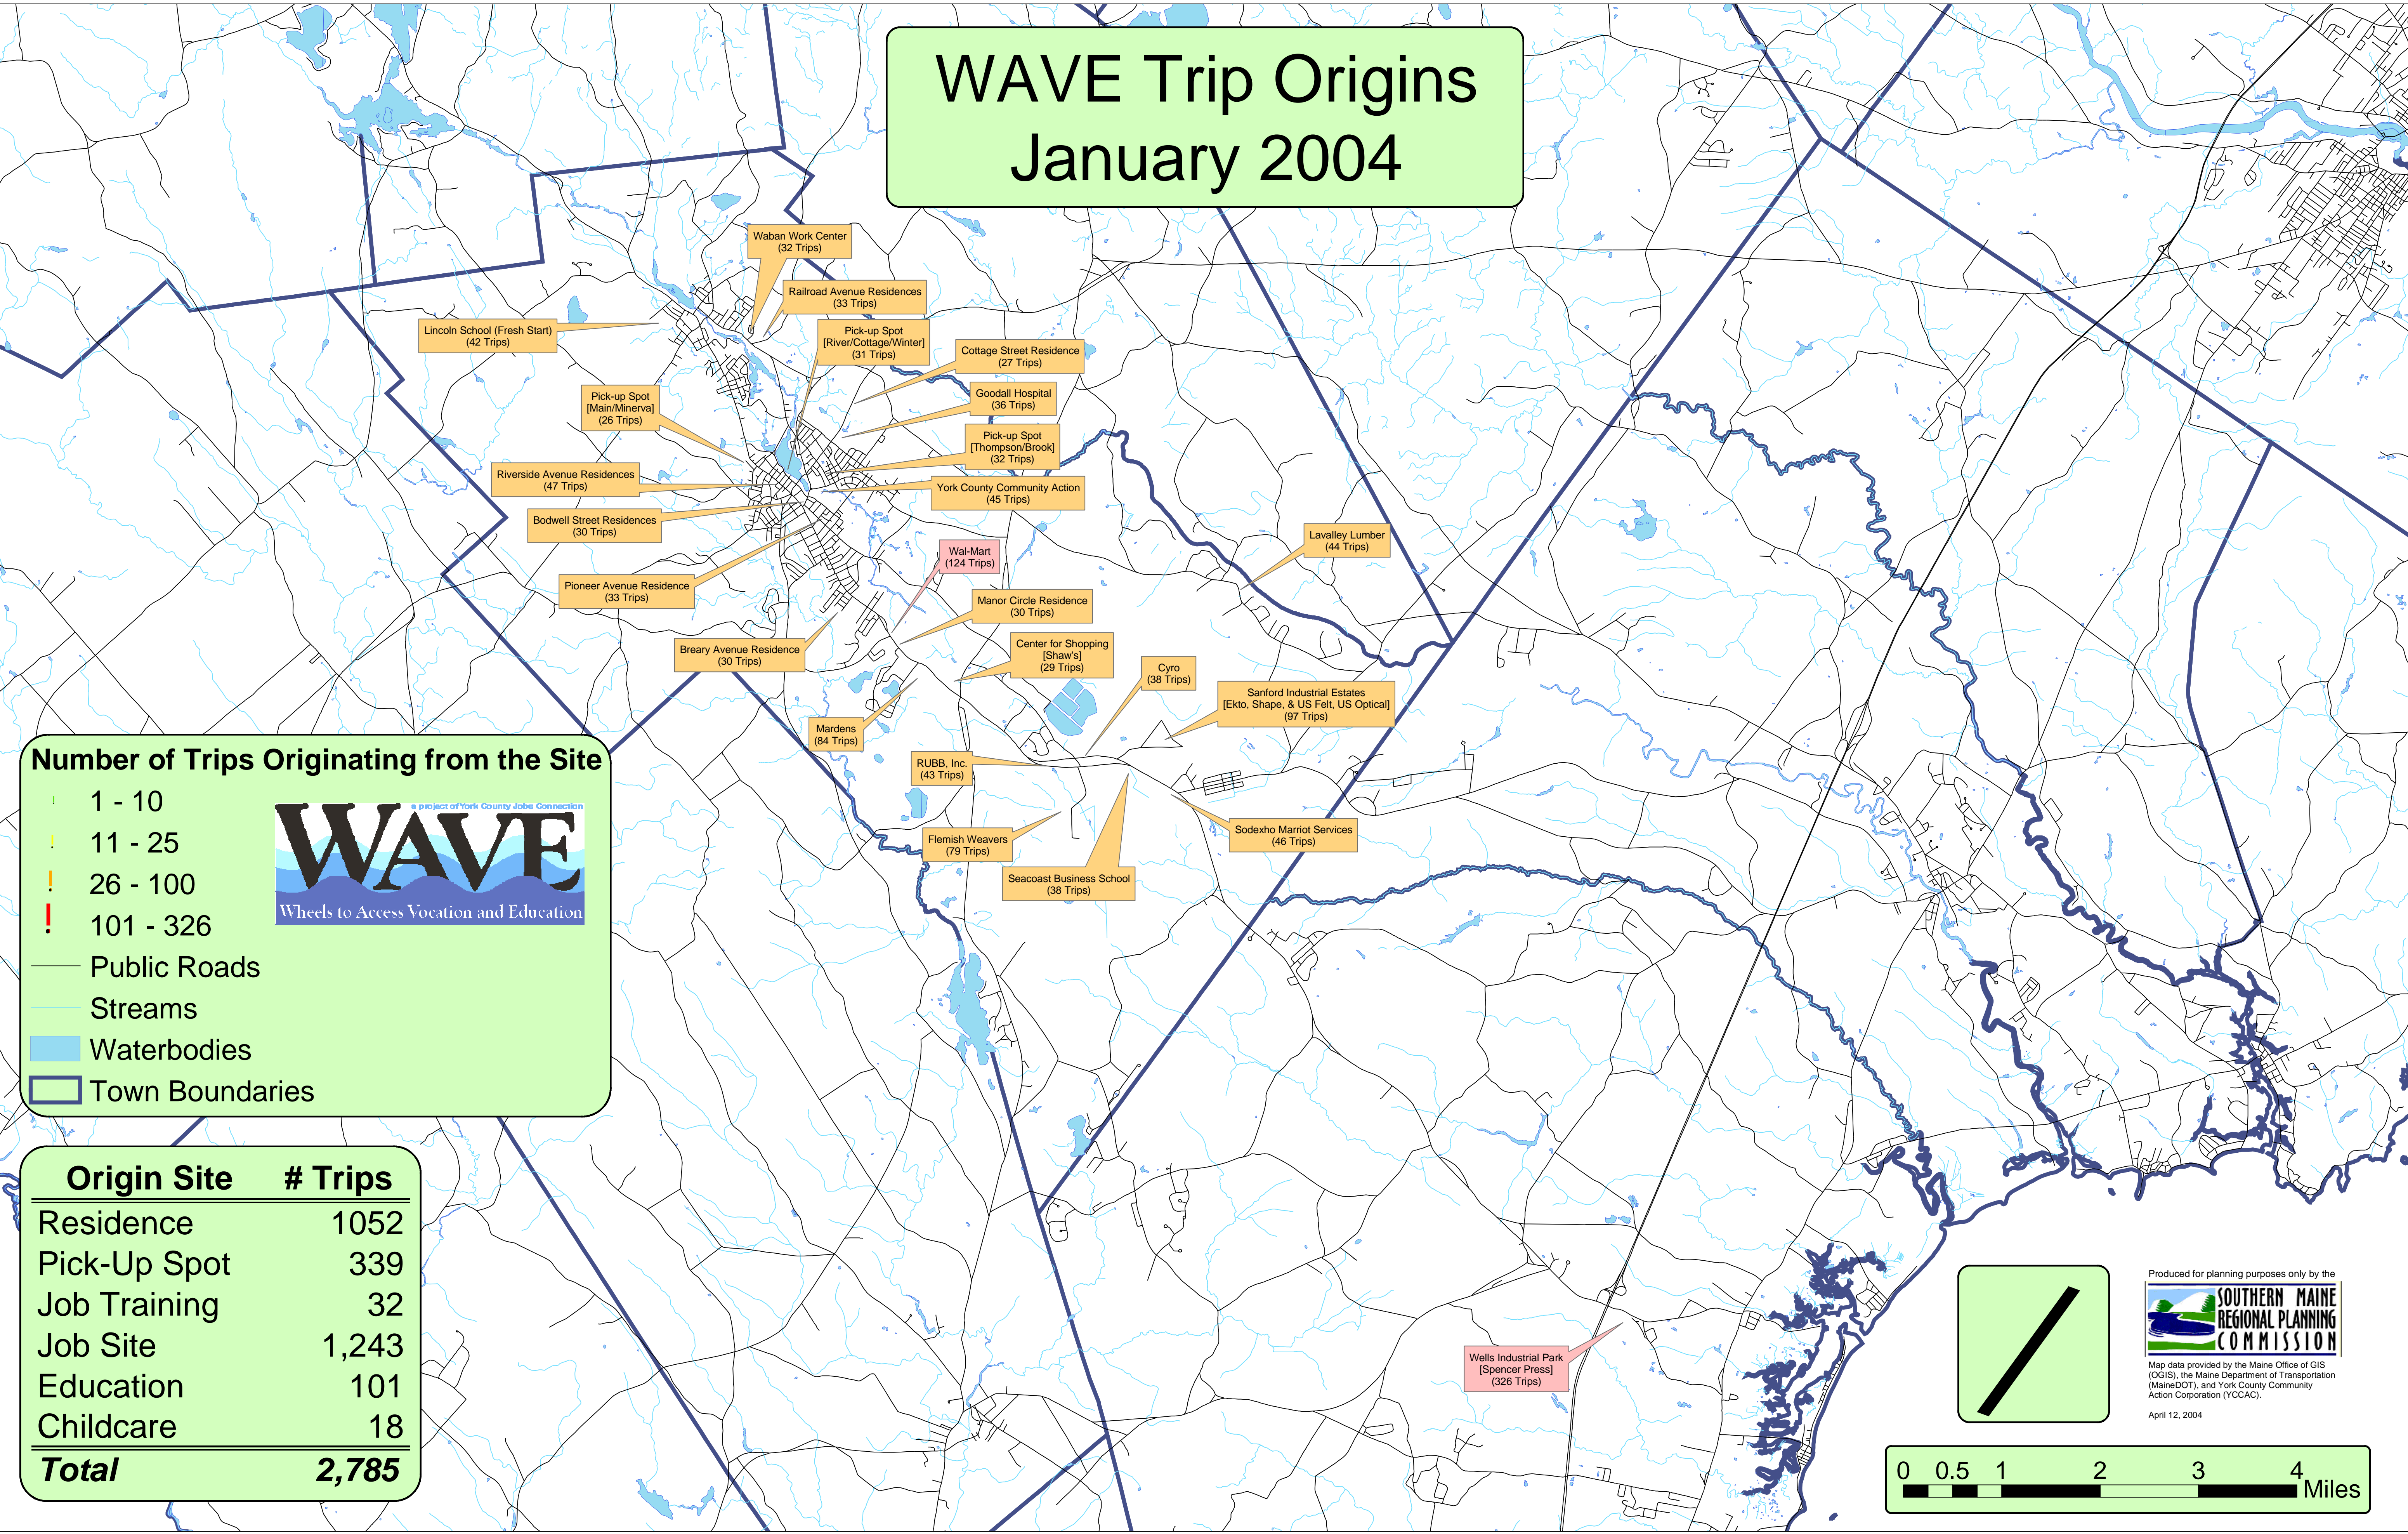

WAVE Trip Origins January 2004

Number of Trips Originating from the Site

- 1 - 10
- 11 - 25
- 26 - 100
- 101 - 326

Public Roads
Streams
Waterbodies
Town Boundaries

Origin Site	# Trips
Residence	1052
Pick-Up Spot	339
Job Training	32
Job Site	1,243
Education	101
Childcare	18
Total	2,785

Produced for planning purposes only by the
SOUTHERN MAINE REGIONAL PLANNING COMMISSION
 Map data provided by the Maine Office of GIS (OGIS), the Maine Department of Transportation (MaineDOT), and York County Community Action Corporation (YCCAC).
 April 12, 2004