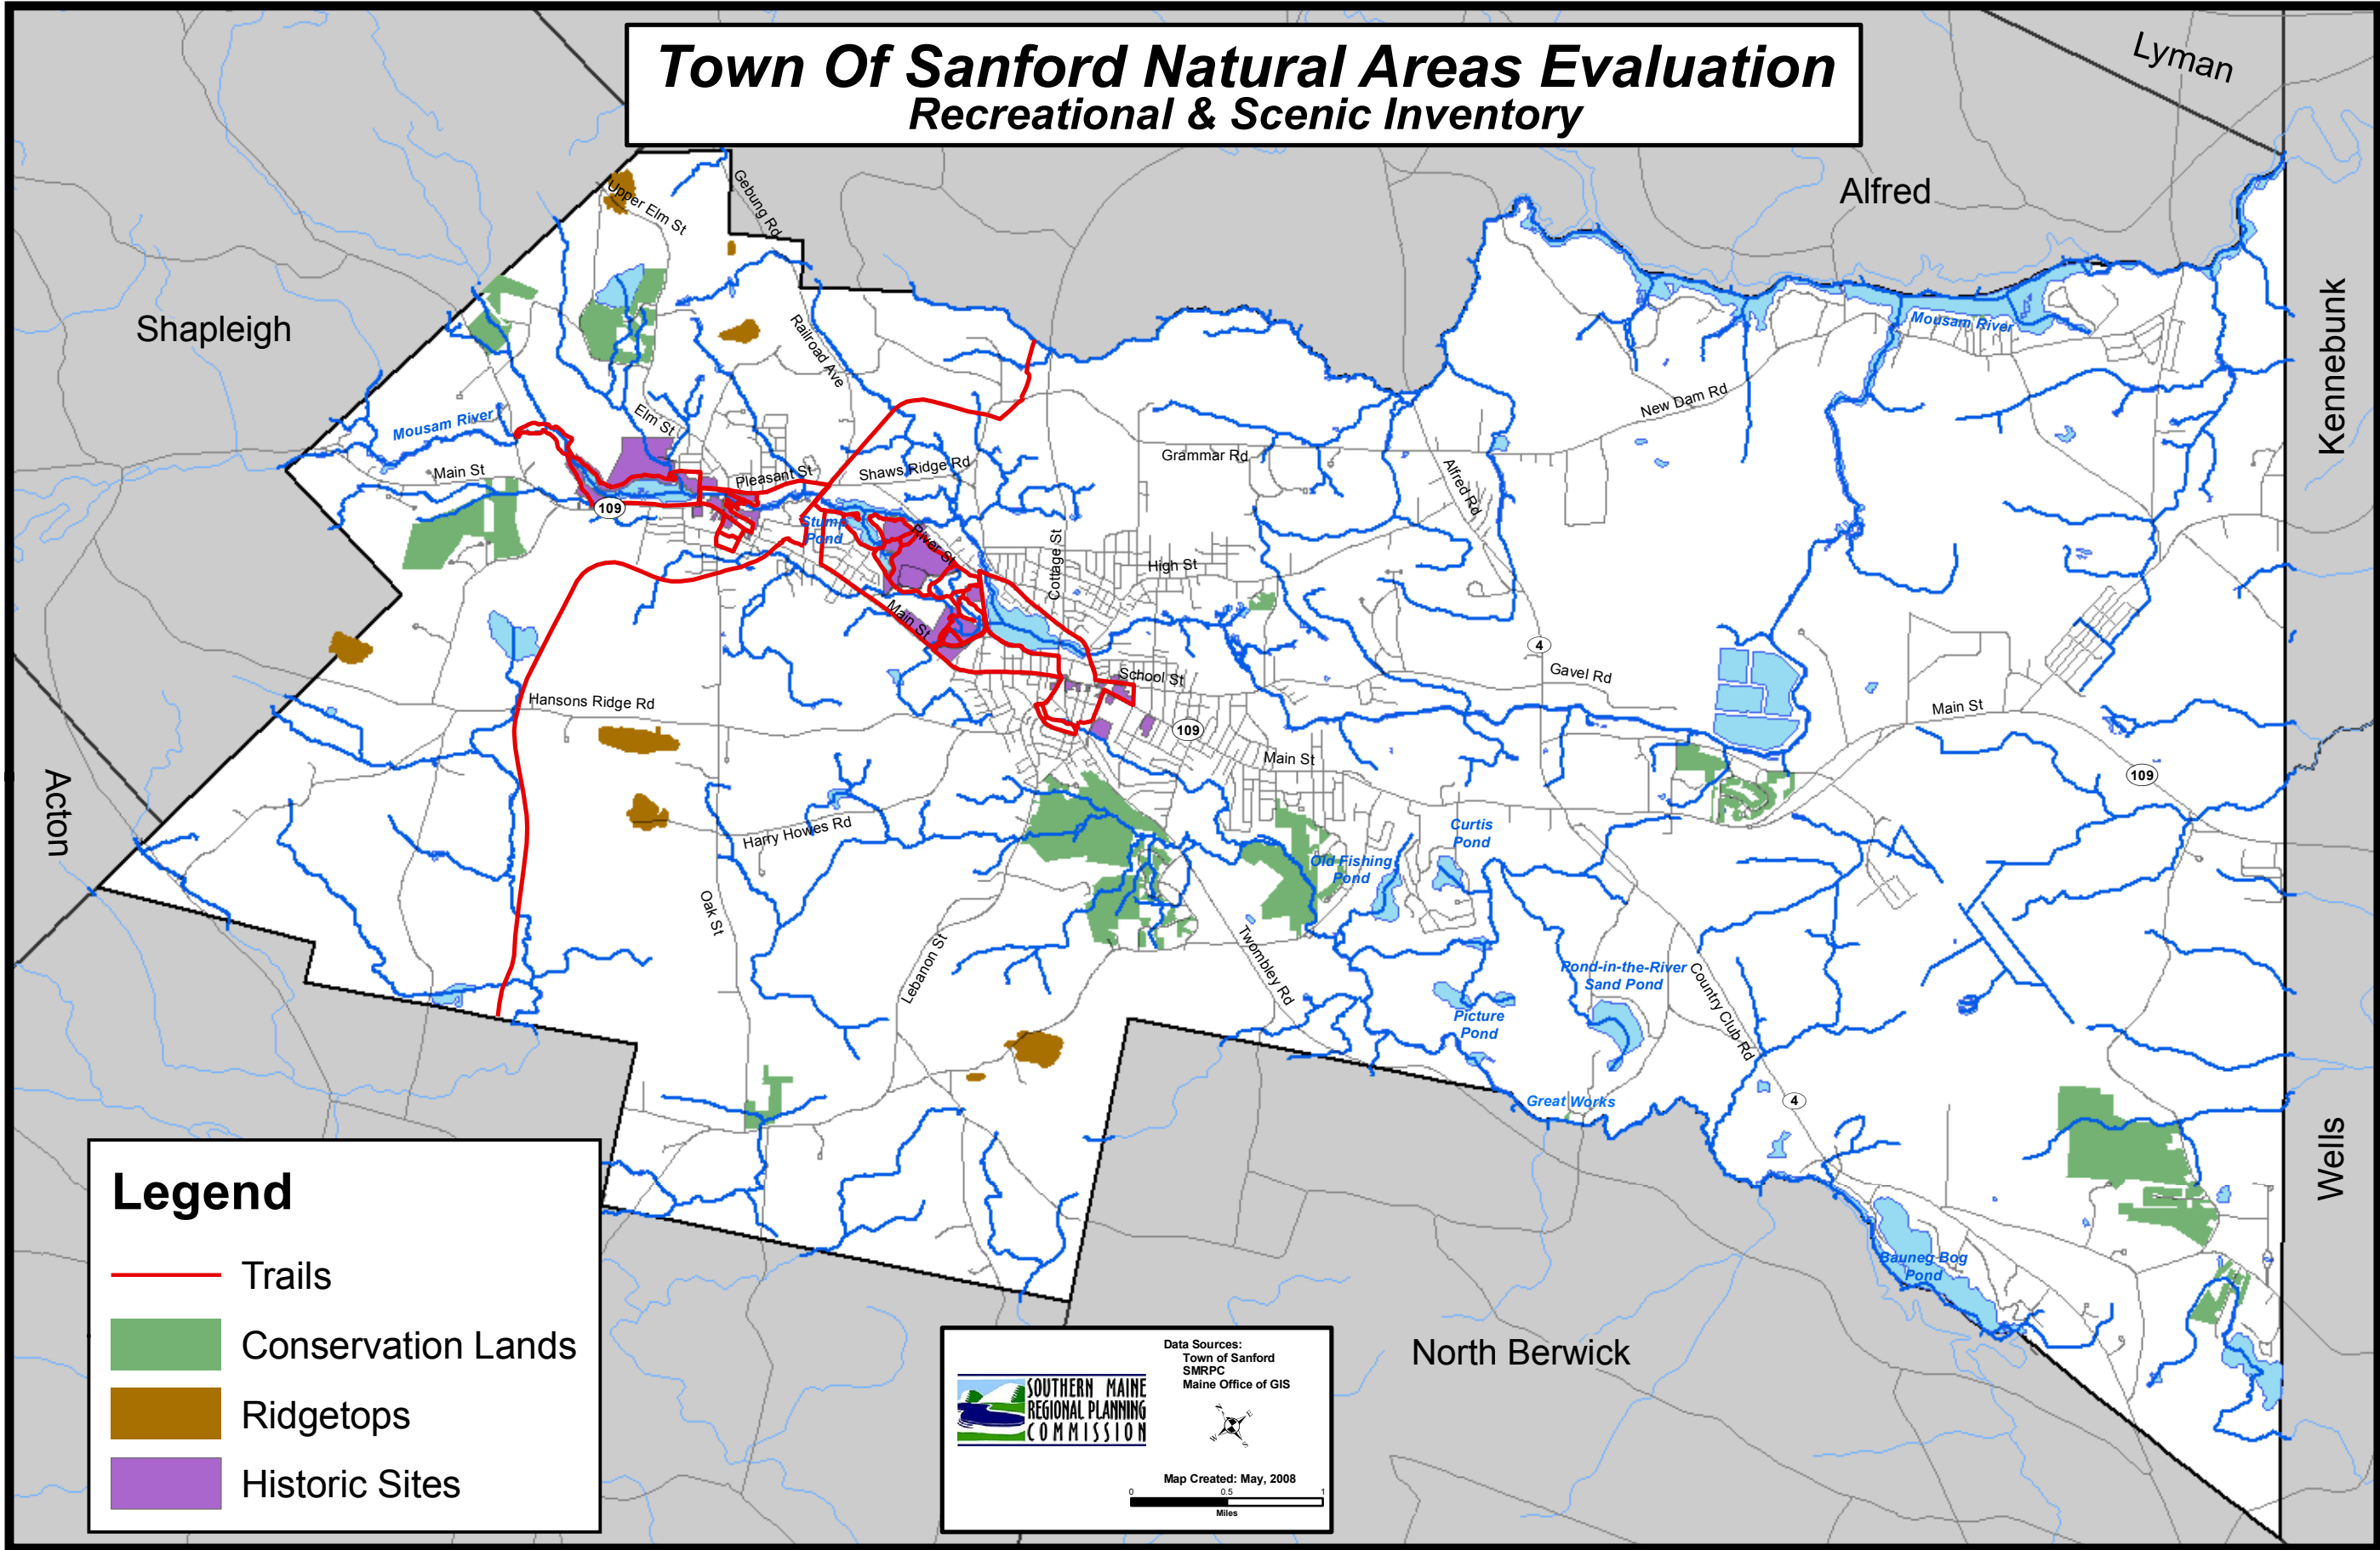

Town Of Sanford Natural Areas Evaluation Recreational & Scenic Inventory

Legend

- Trails
- Conservation Lands
- Ridgetops
- Historic Sites

Data Sources:
Town of Sanford
SMRPC
Maine Office of GIS

**SOUTHERN MAINE
REGIONAL PLANNING
COMMISSION**

Map Created: May, 2008

0 0.5 1
Miles