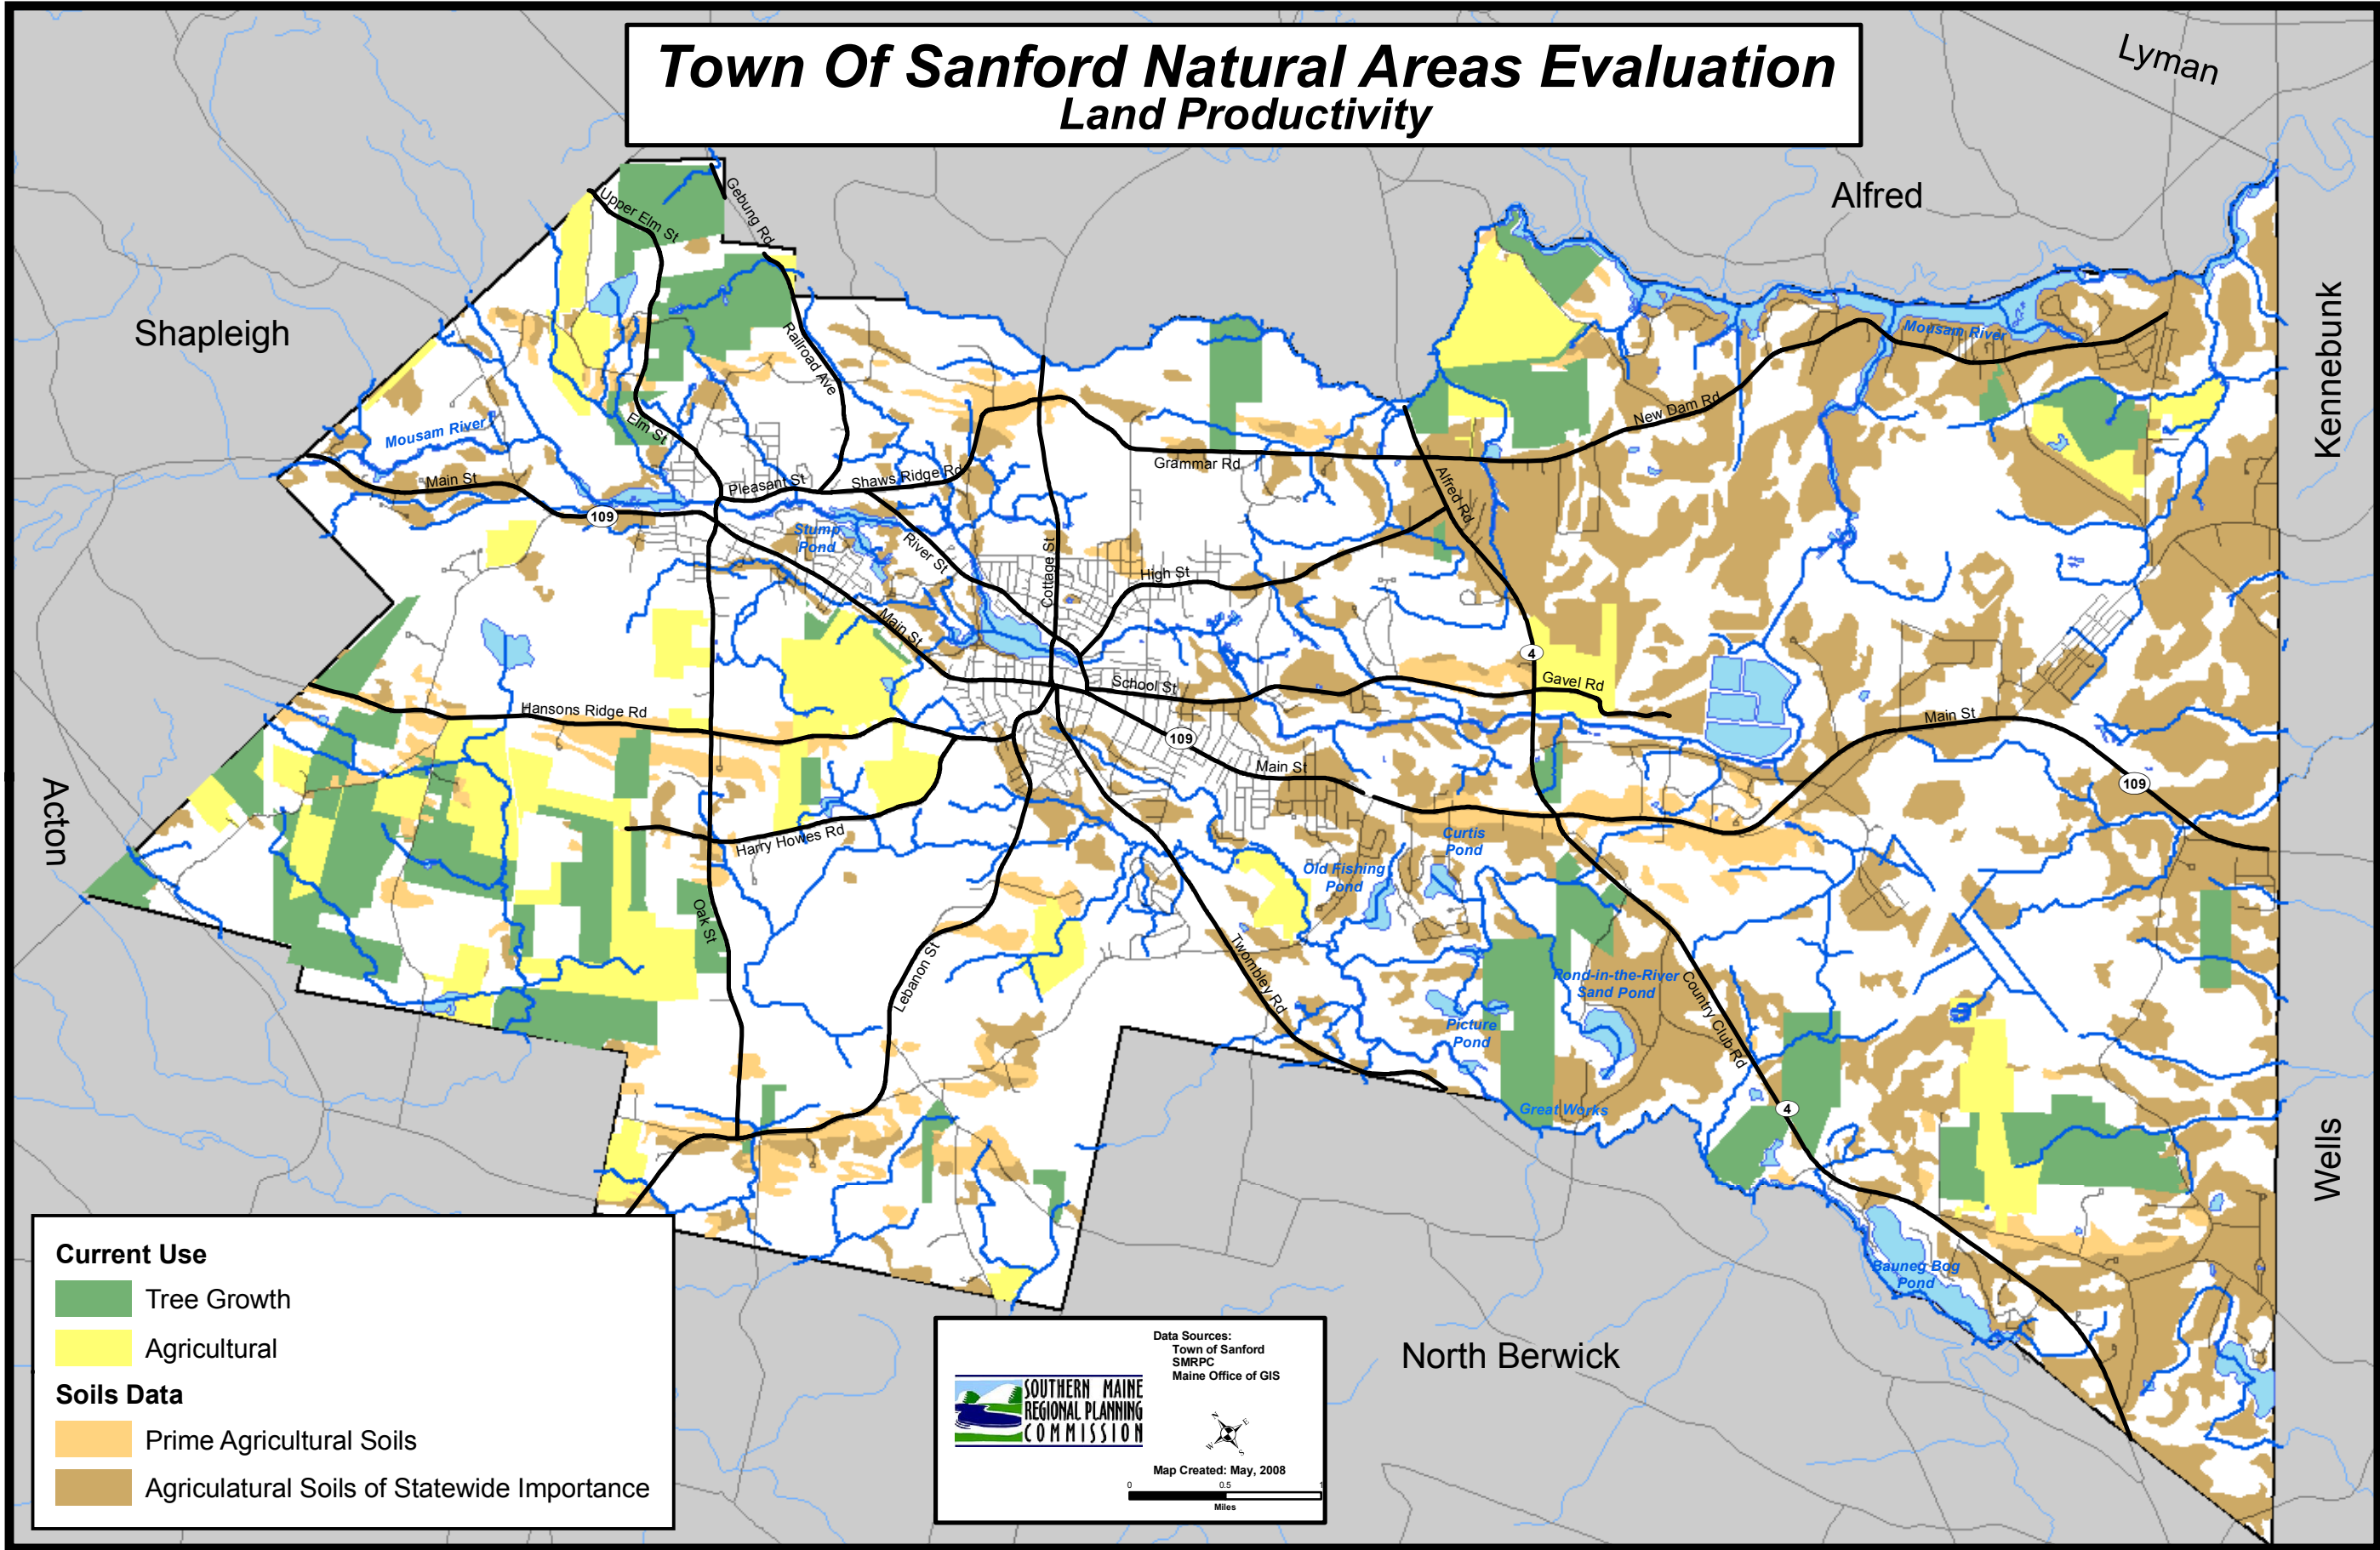

Town Of Sanford Natural Areas Evaluation Land Productivity

Current Use

- Tree Growth
- Agricultural

Soils Data

- Prime Agricultural Soils
- Agricultural Soils of Statewide Importance

Data Sources:
Town of Sanford
SMRPC
Maine Office of GIS

**SOUTHERN MAINE
REGIONAL PLANNING
COMMISSION**

Map Created: May, 2008

0 0.5
Miles