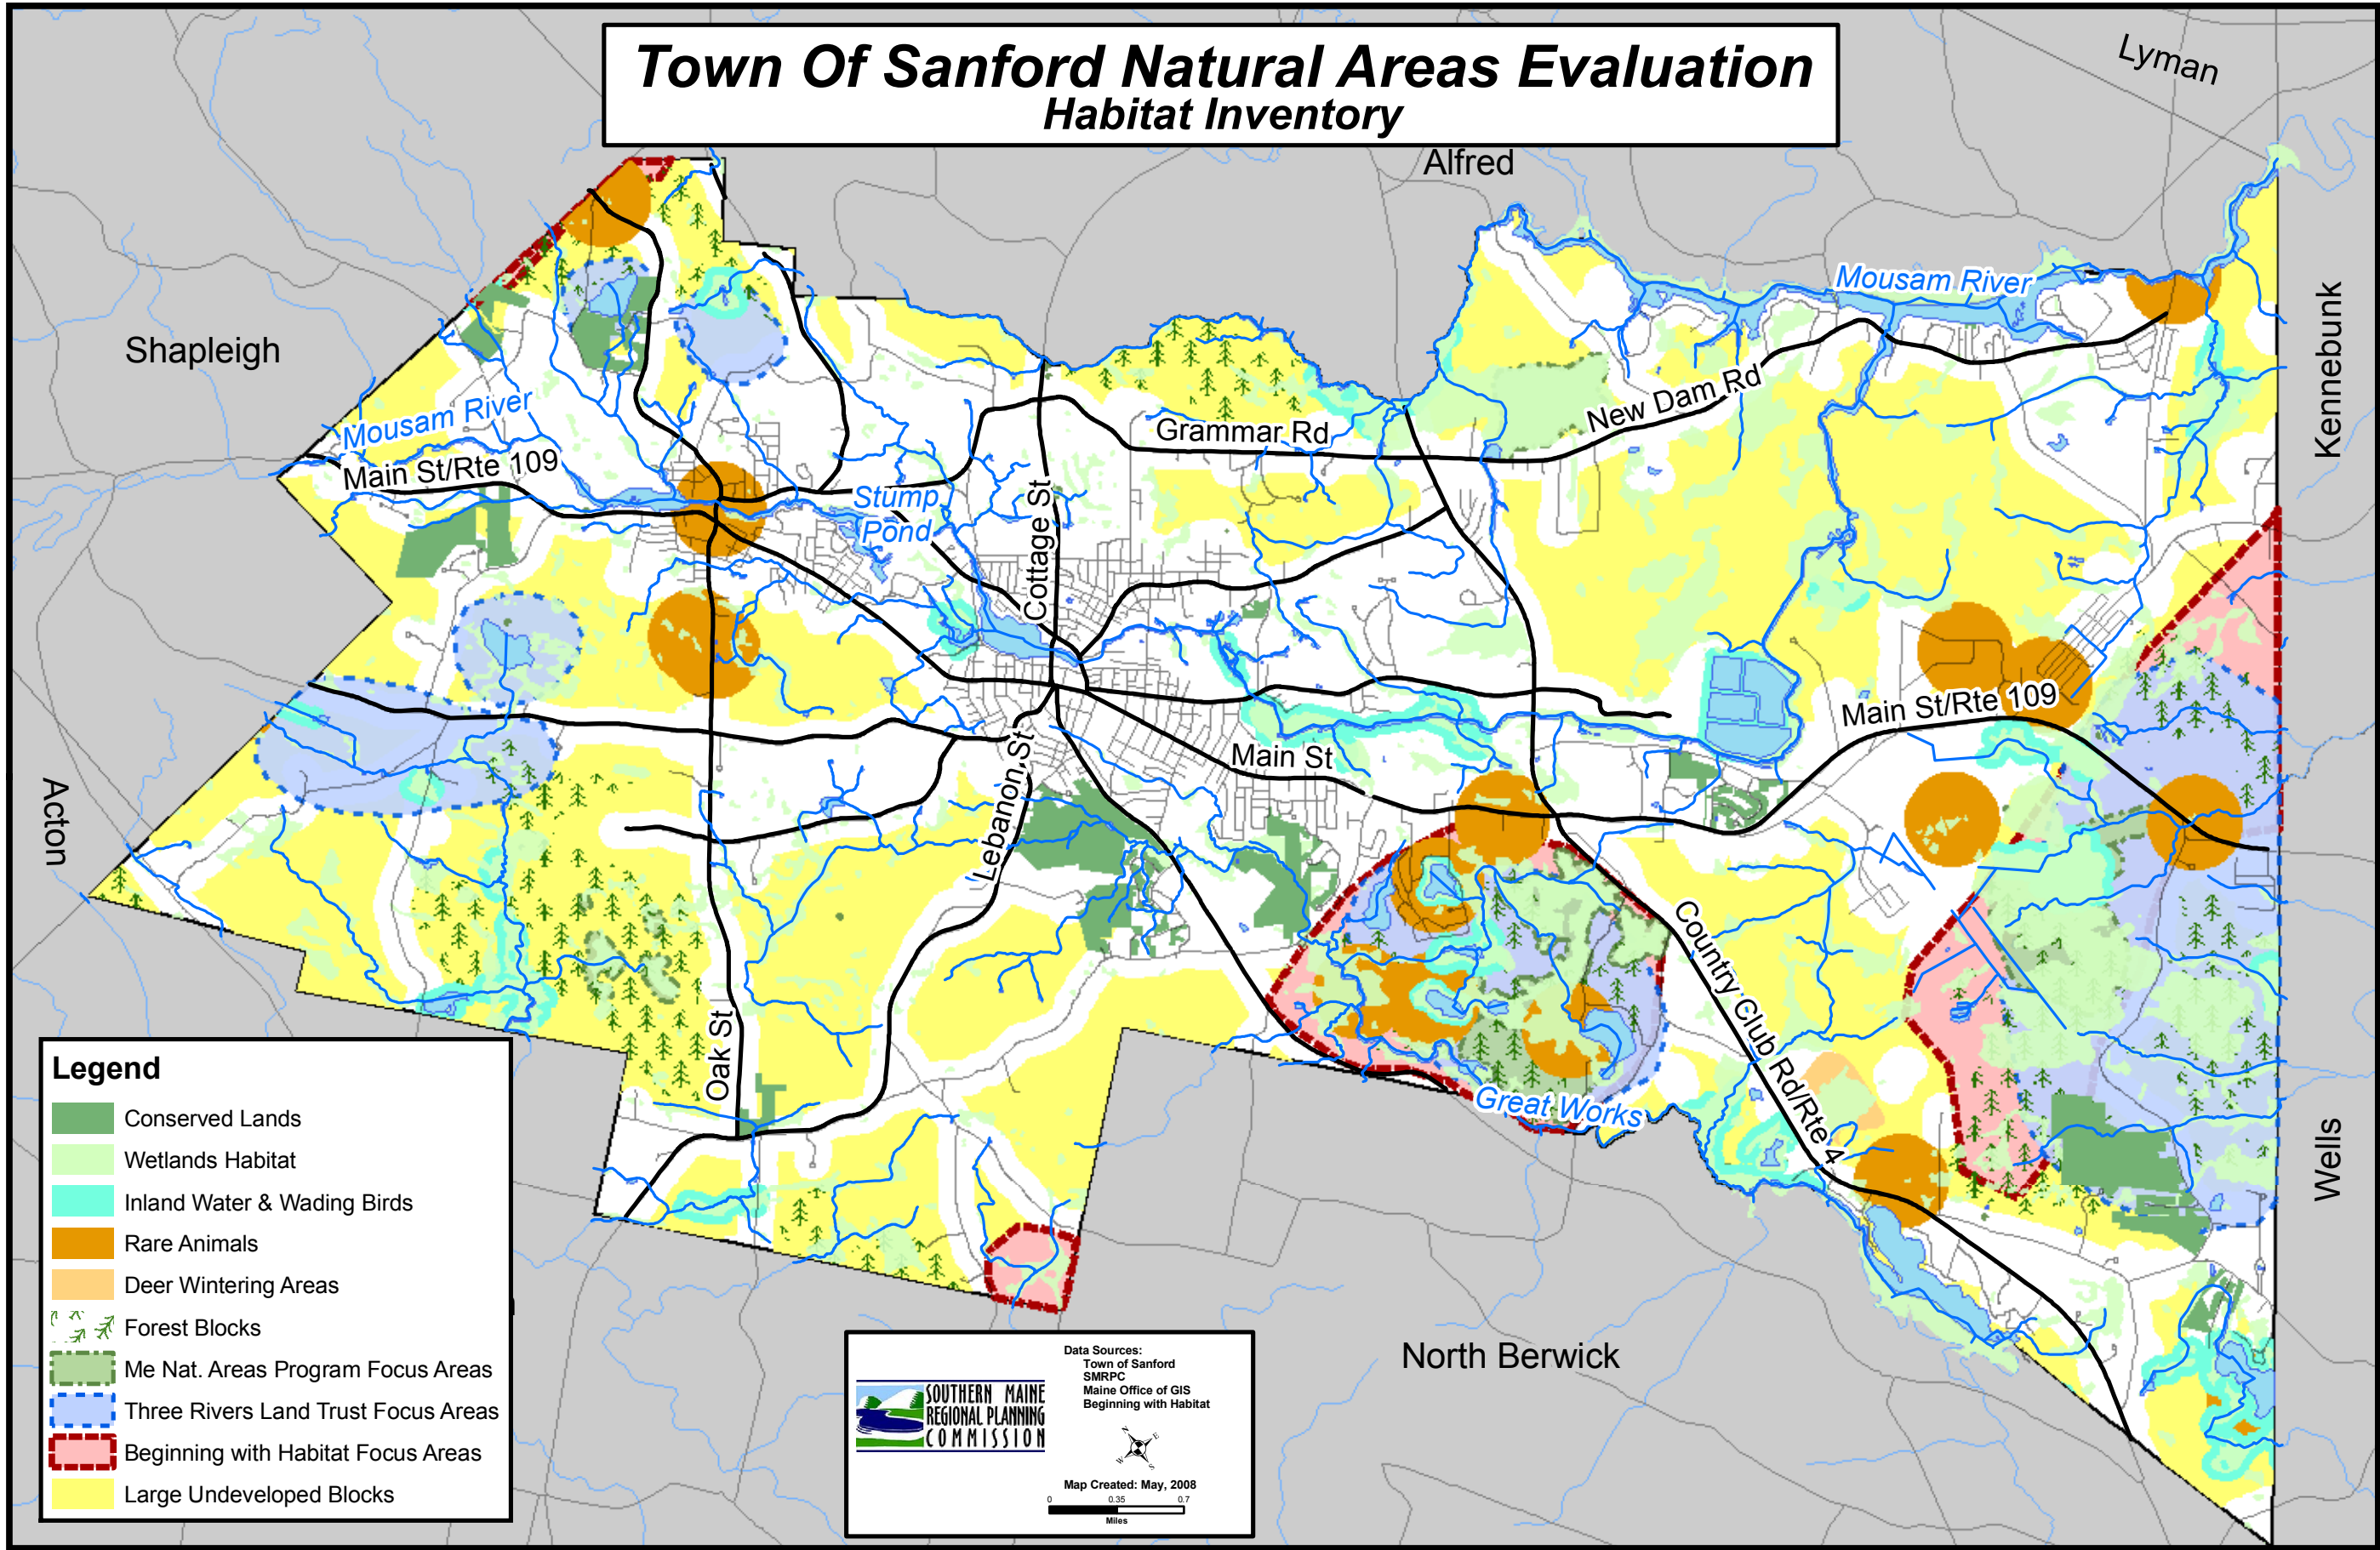

# Town Of Sanford Natural Areas Evaluation Habitat Inventory

**Legend**

- Conserved Lands
- Wetlands Habitat
- Inland Water & Wading Birds
- Rare Animals
- Deer Wintering Areas
- Forest Blocks
- Me Nat. Areas Program Focus Areas
- Three Rivers Land Trust Focus Areas
- Beginning with Habitat Focus Areas
- Large Undeveloped Blocks

Data Sources:  
Town of Sanford  
SMRPC  
Maine Office of GIS  
Beginning with Habitat

Map Created: May, 2008

Miles