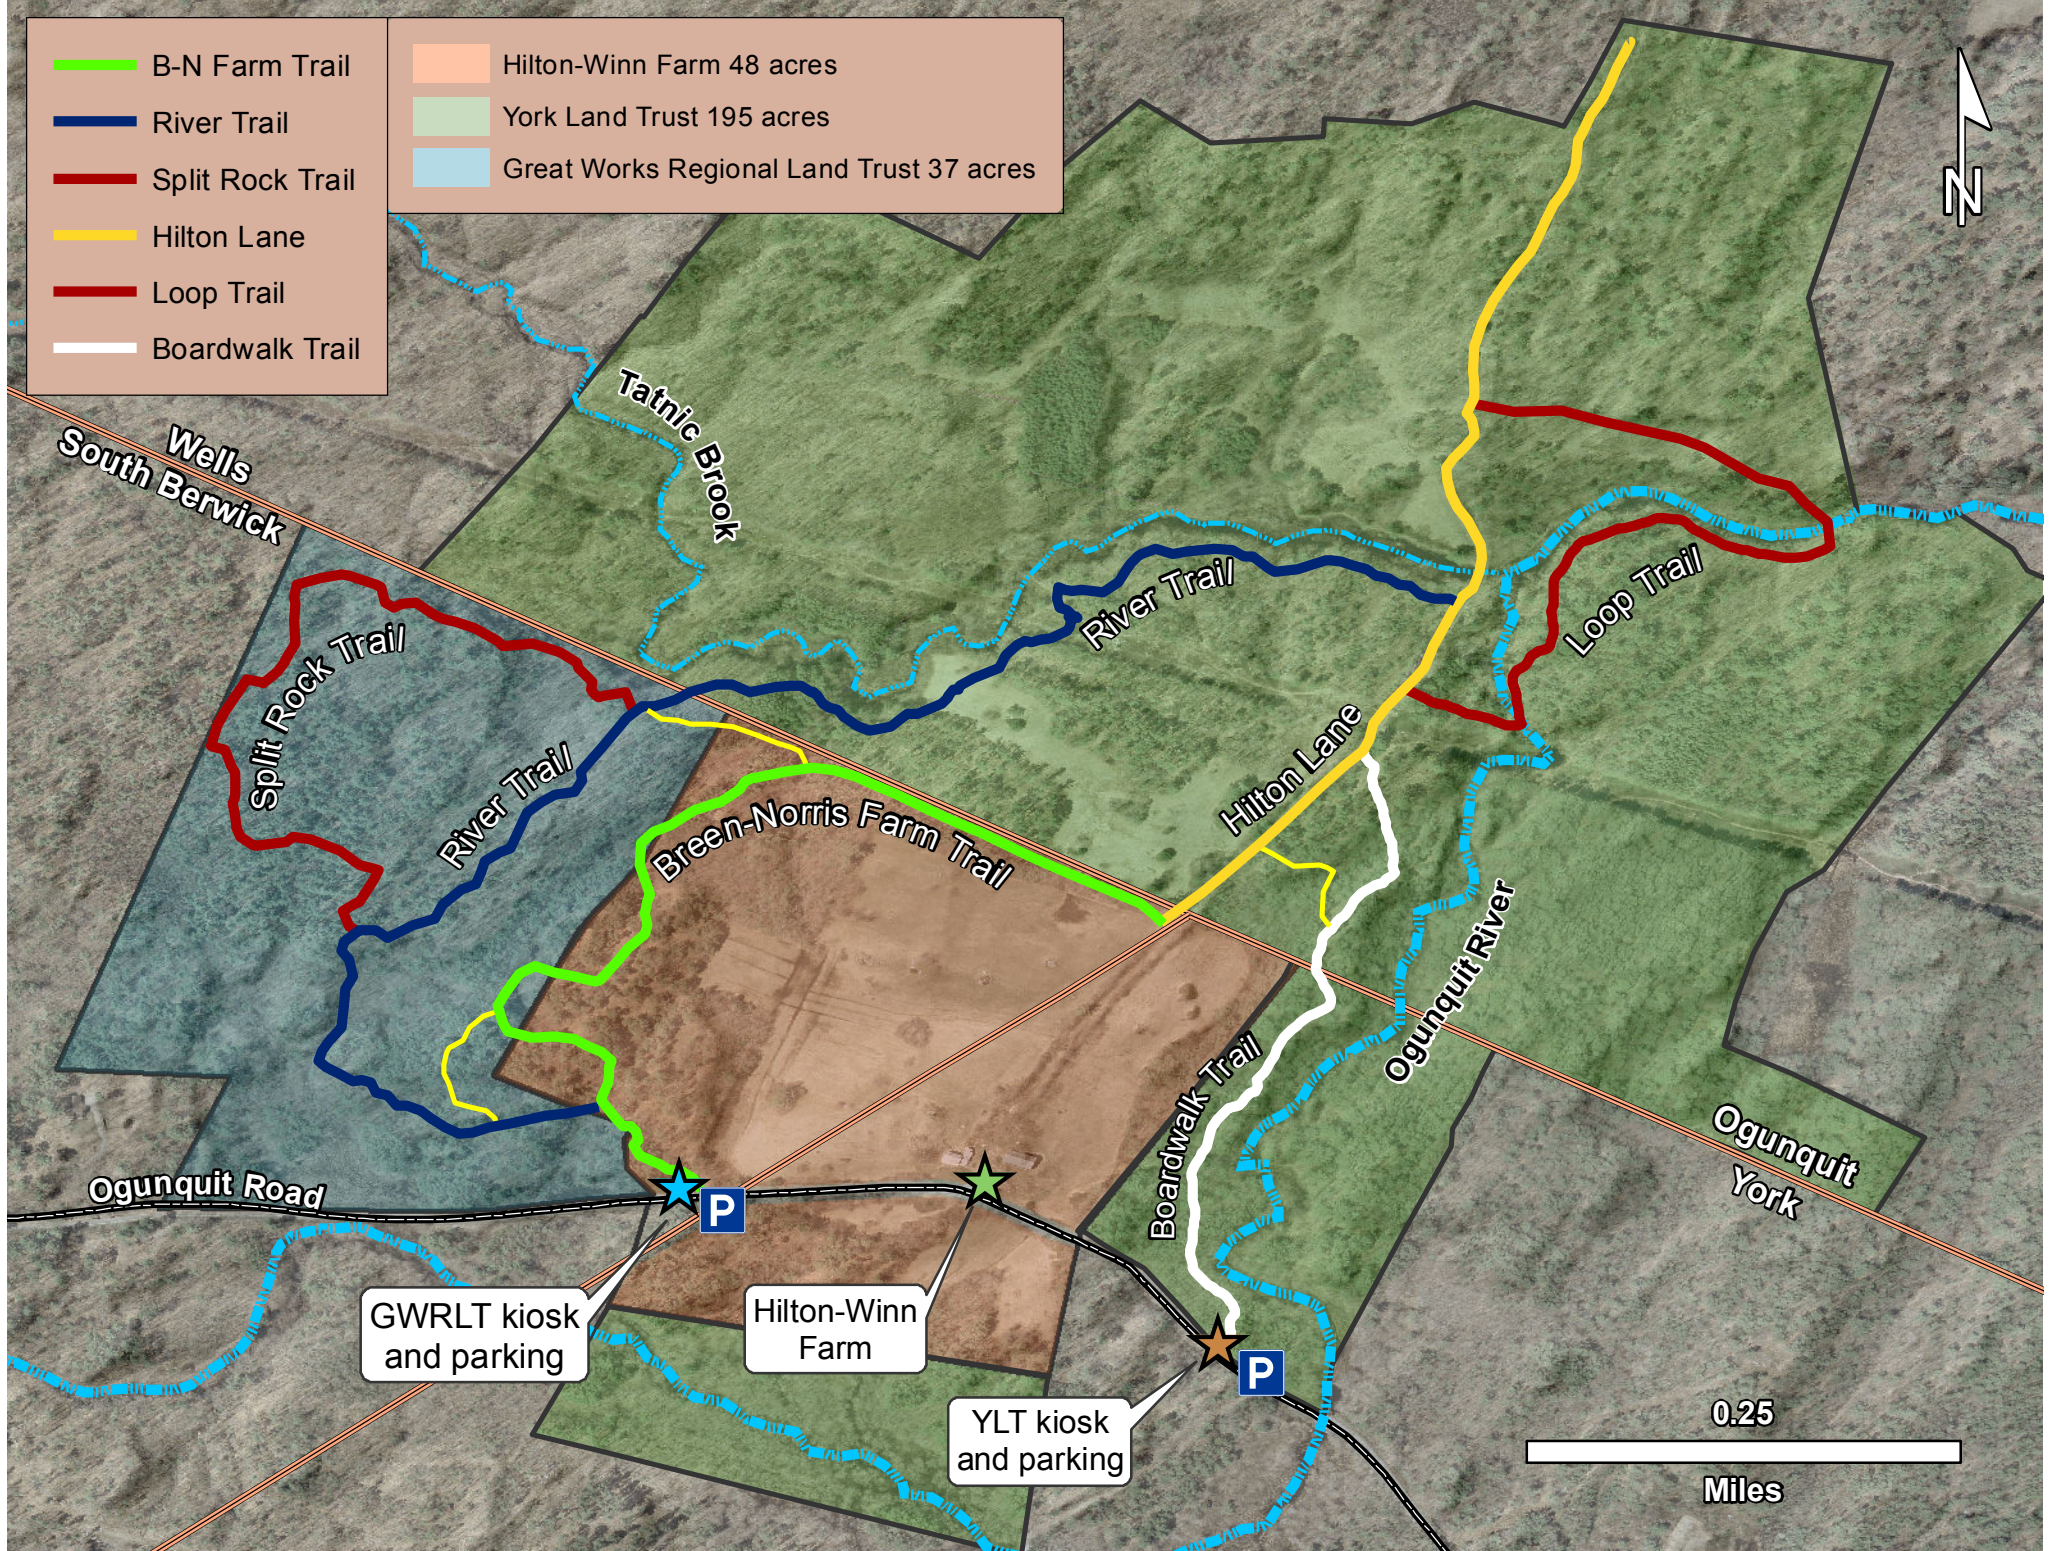

	B-N Farm Trail		Hilton-Winn Farm 48 acres
	River Trail		York Land Trust 195 acres
	Split Rock Trail		Great Works Regional Land Trust 37 acres
	Hilton Lane		
	Loop Trail		
	Boardwalk Trail		

GWRLT kiosk and parking

Hilton-Winn Farm

YLT kiosk and parking