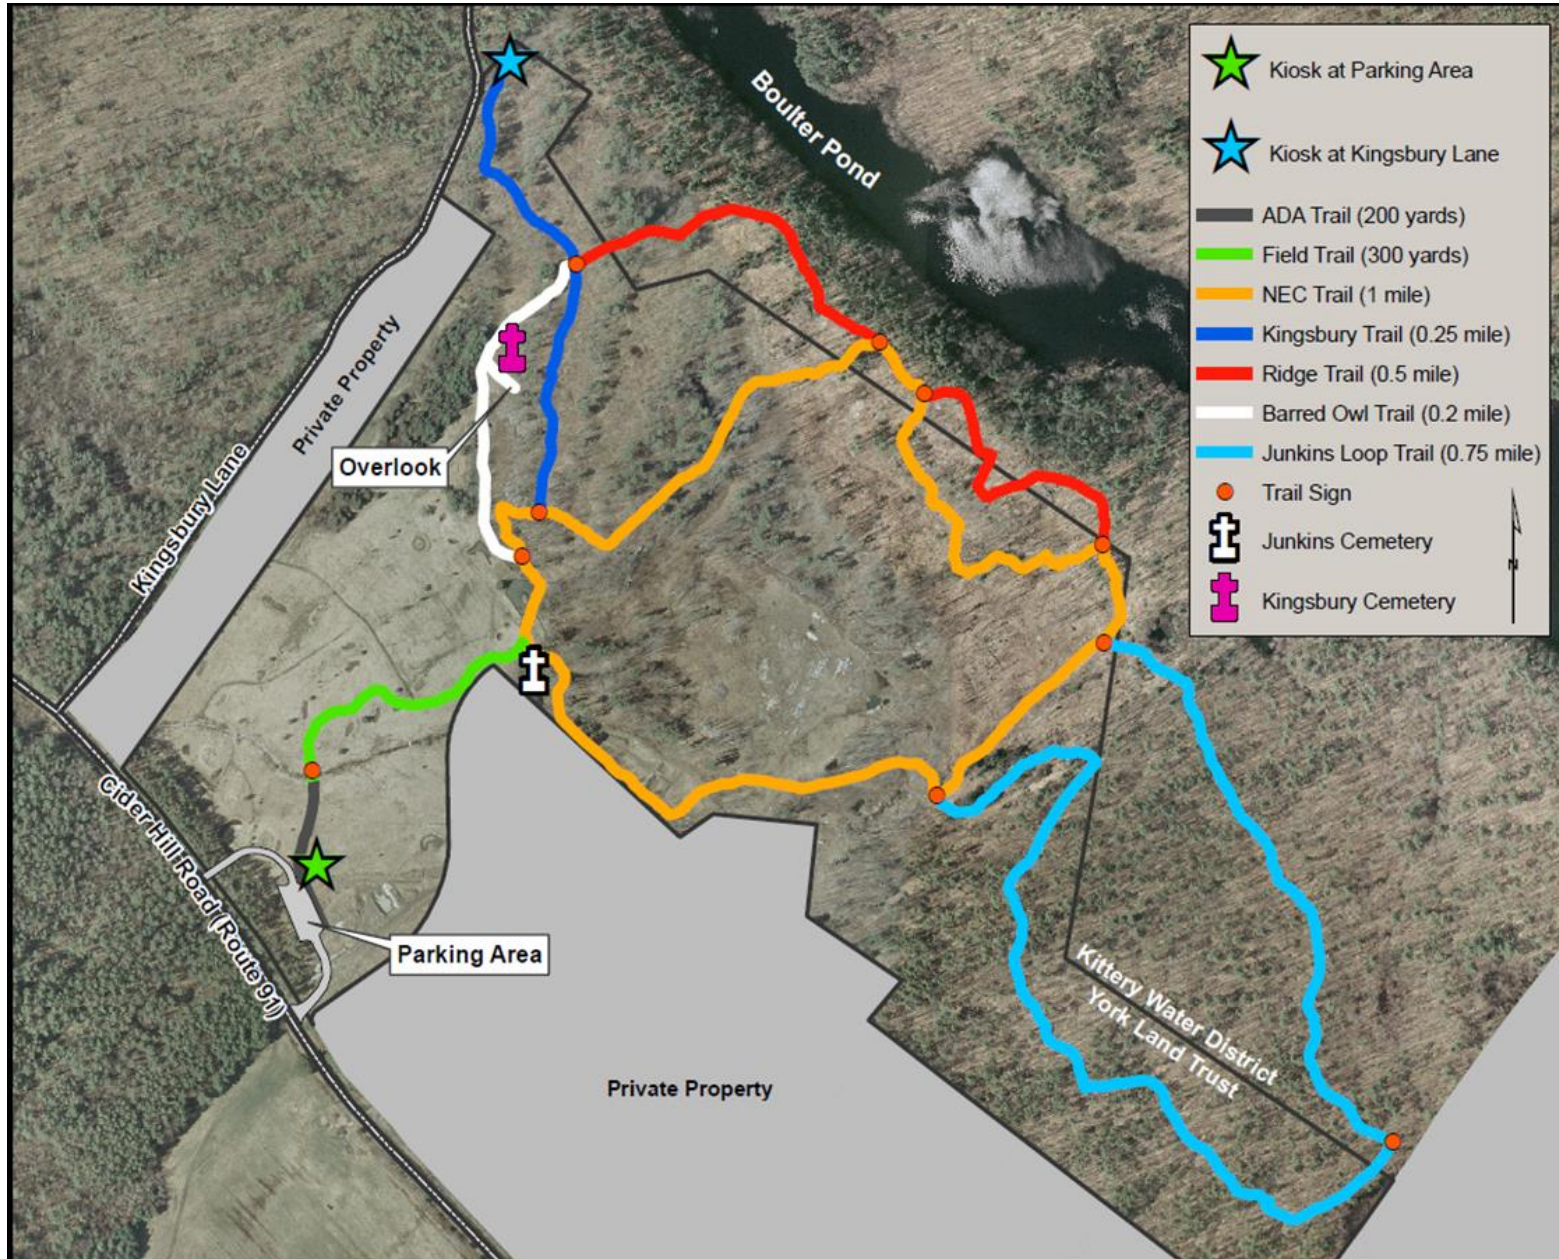

Highland Farm Preserve Trail Map

York Land Trust • 1 Long Neck Marsh Rd, York, ME 03909 | Phone: 207-363-7400

Email: info@yorklandtrust.org | Web: www.yorklandtrust.org

Preserve Rules and Precautions

We are counting on your help to protect the Preserve's plants, wildlife and water quality. Please observe all of the following guidelines during your visit. We hope you enjoy your visit. If so, please consider supporting our efforts through membership and volunteerism. Thank you.

Open ONLY for day use.
(No fires or overnight stays.)

Travel only on existing trails by foot, skies or snowshoes.
(No bicycles or motorized vehicles.)

Respect abutting private property.
(No trespassing.)

Take only pictures and leave only footprints.
(Pack-in/pack-out.)

Take care not to disturb plants and wildlife
(No cutting or removal of plants.)

Keep dogs on leash at all times.
(Please pick up after your pet.)

Hunting is permitted in season.
(Maine hunting laws apply. Wear blaze orange during season.)

Take precautions against and check frequently for ticks.
(Ticks are abundant in this area.)

Please report property damage and trail obstructions by calling 207-363-7400. Thank you.