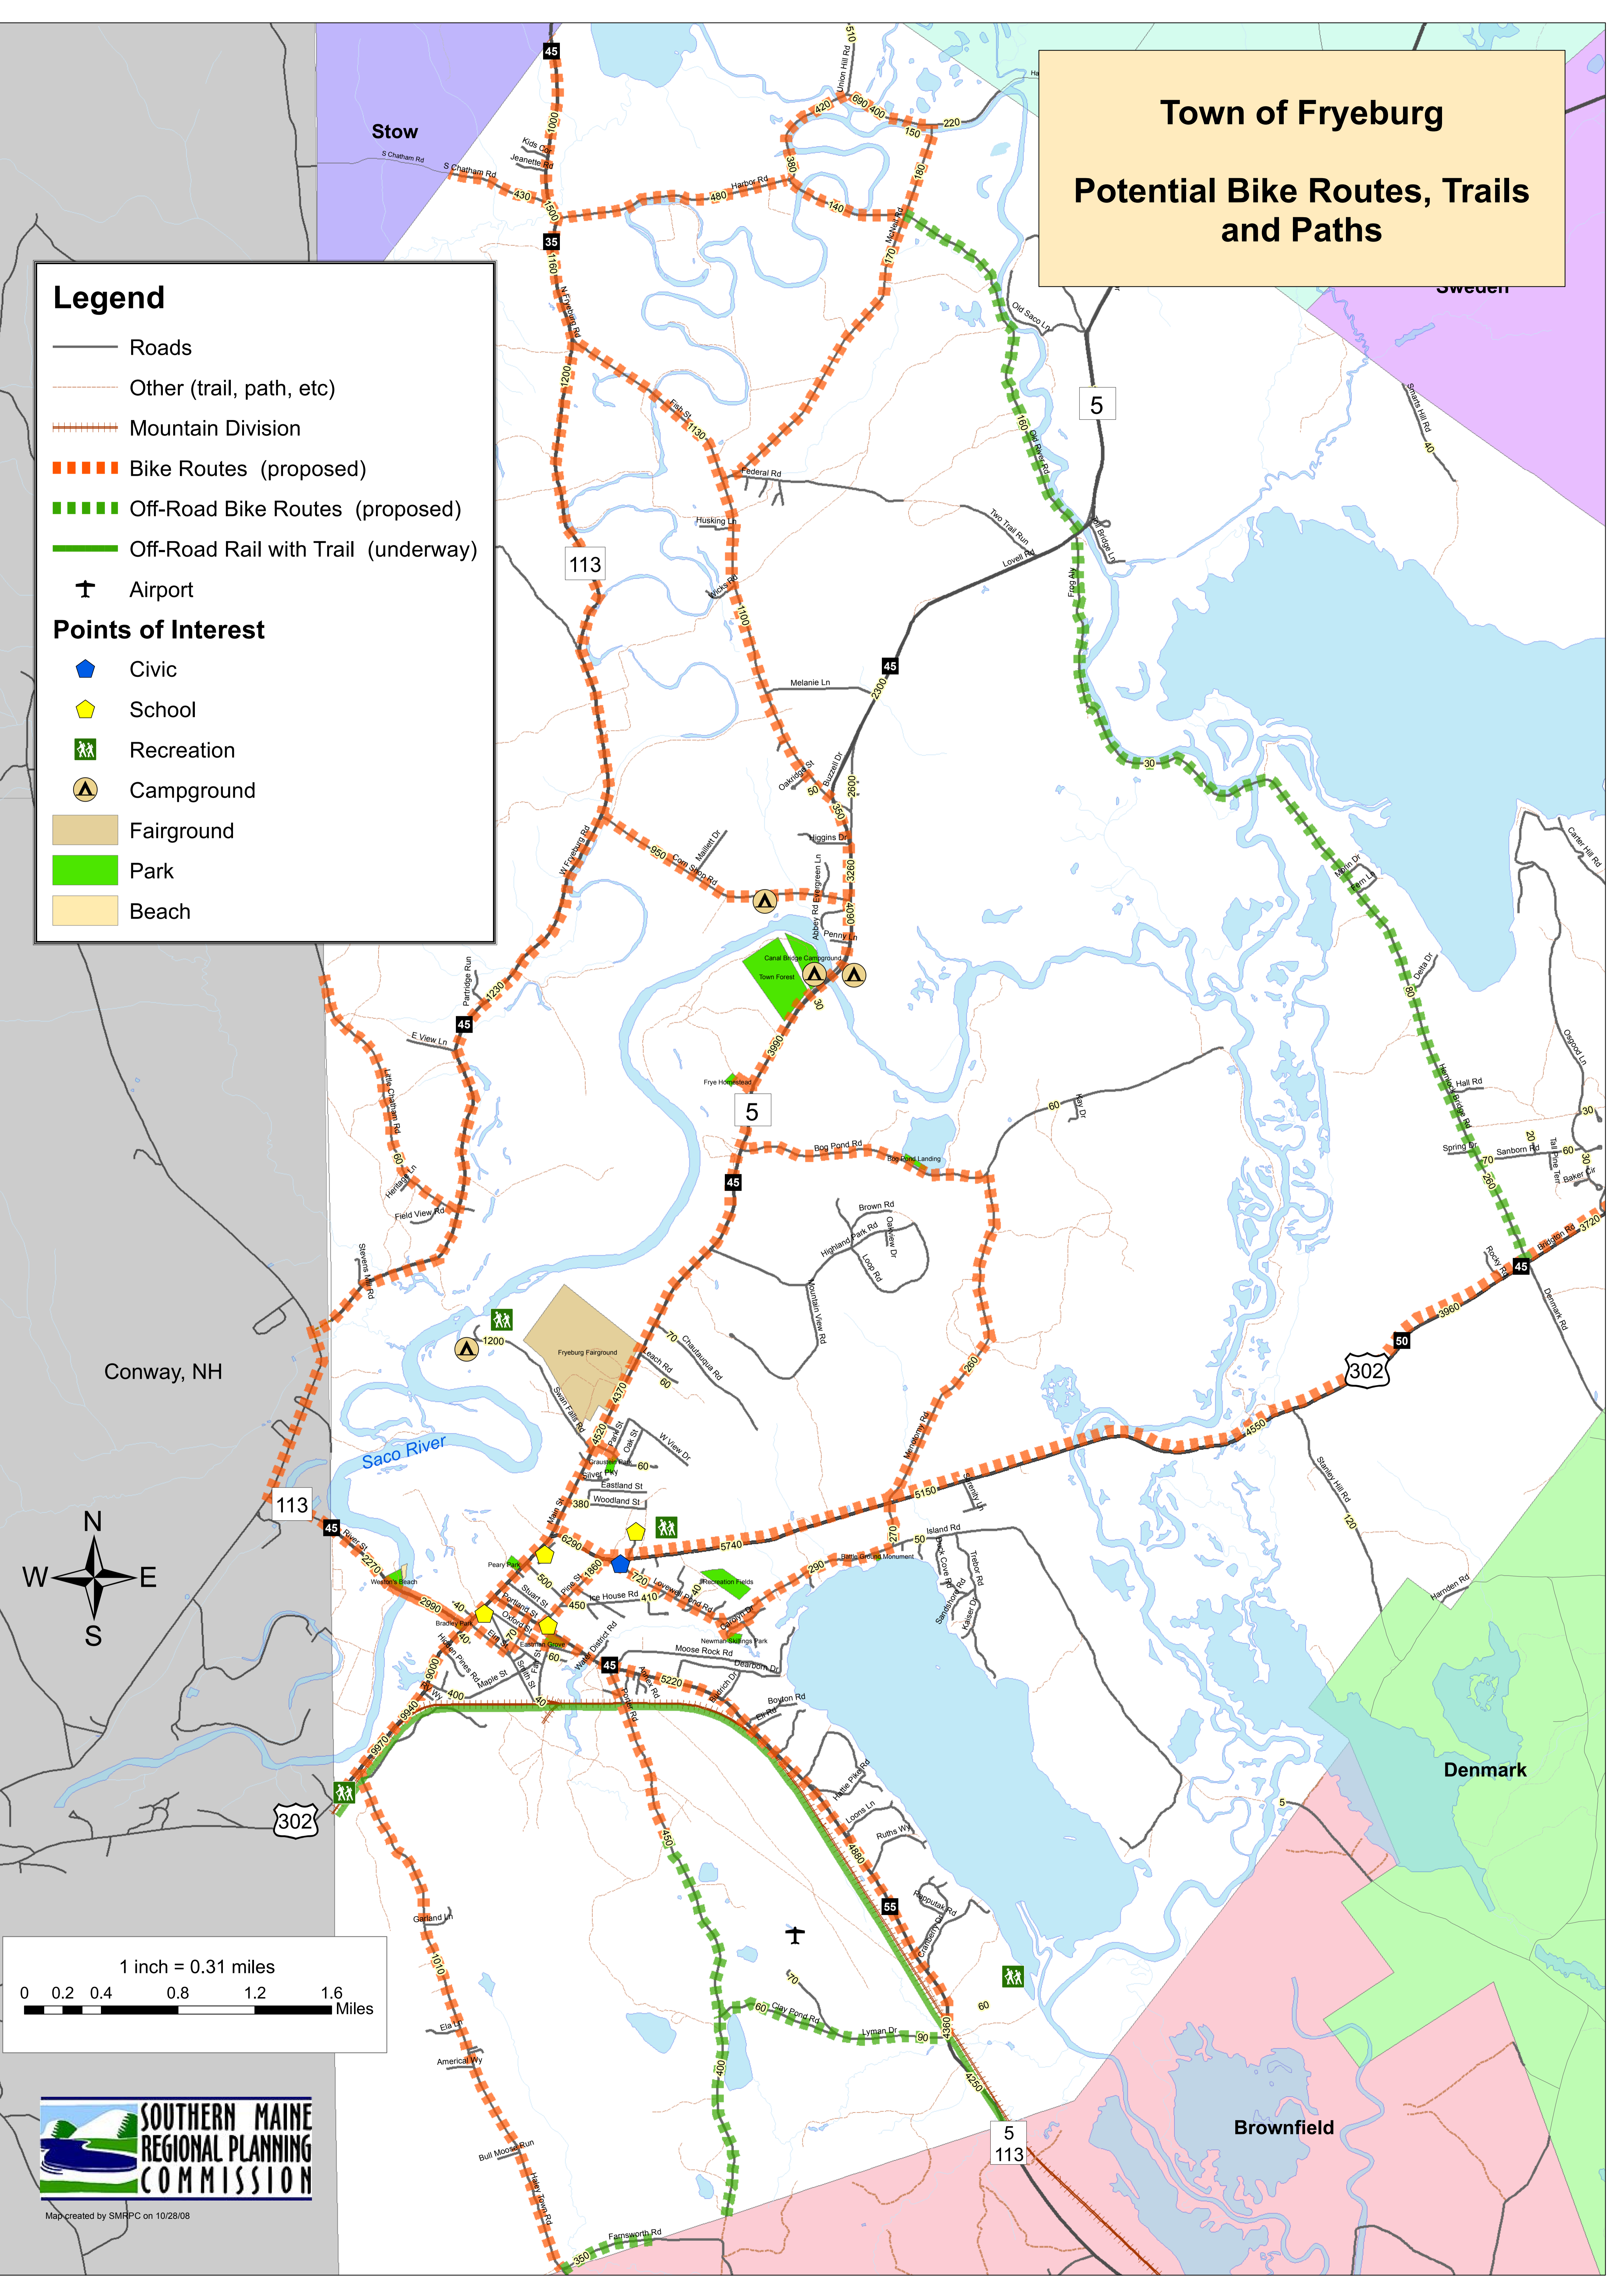

Town of Fryeburg Potential Bike Routes, Trails and Paths

Legend

- Roads
- Other (trail, path, etc)
- Mountain Division
- Bike Routes (proposed)
- Off-Road Bike Routes (proposed)
- Off-Road Rail with Trail (underway)
- Airport

Points of Interest

- Civic
- School
- Recreation
- Campground
- Fairground
- Park
- Beach

Map created by SMRPC on 10/28/08