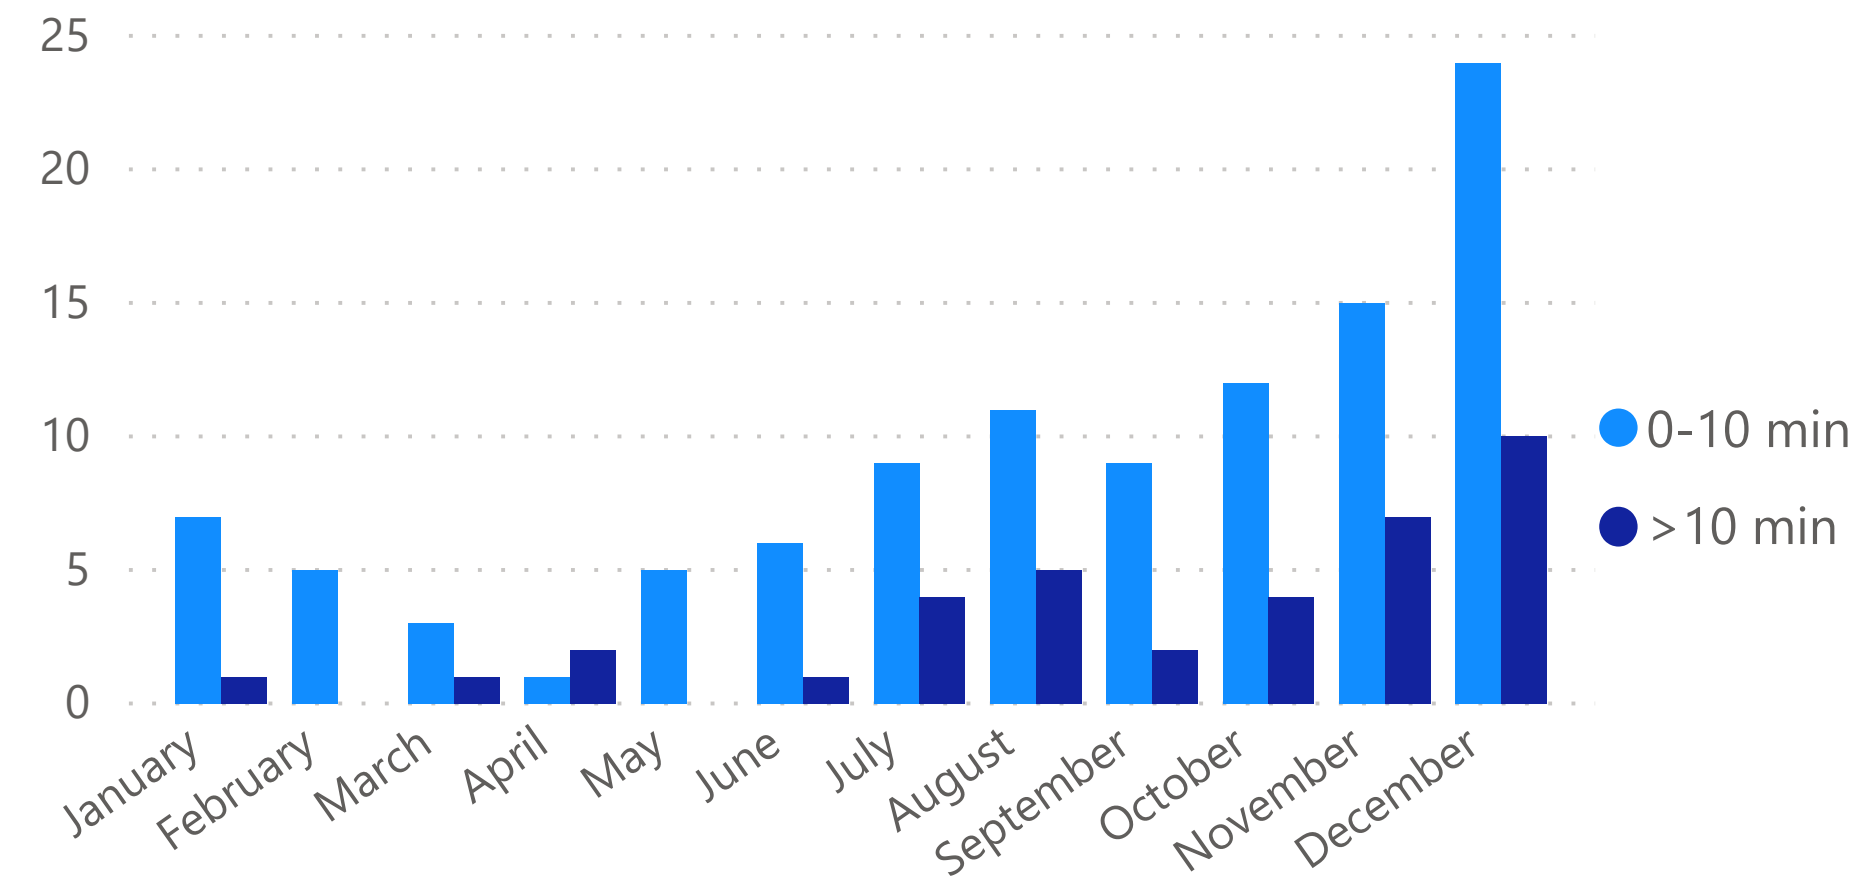

New Hampshire Time to Public Notification via Twitter