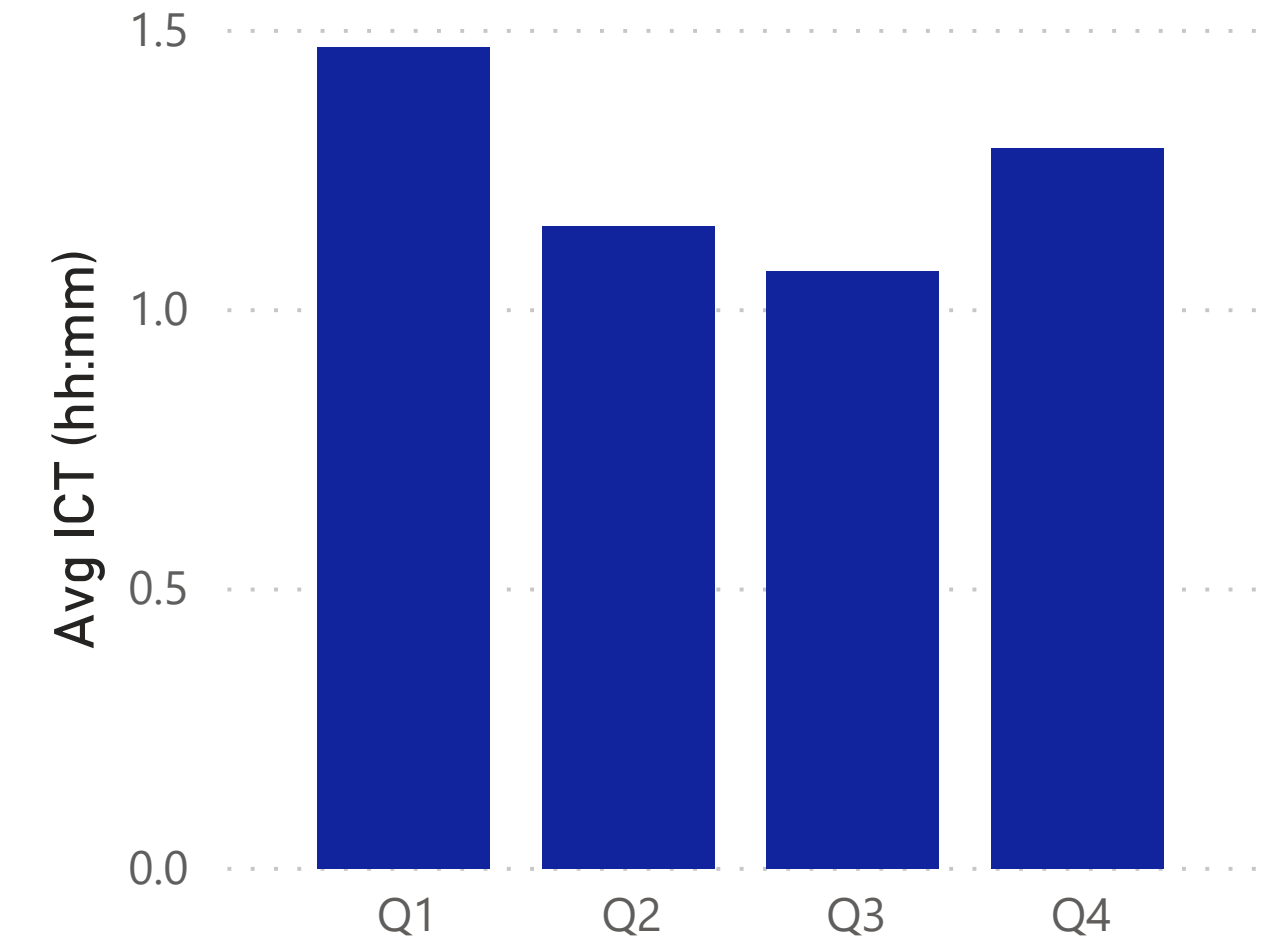

Maine Roadway Clearance Times

Maine Roadway Clearance Times

New Hampshire Roadway Clearance Times

New Hampshire Roadway Clearance Times

ME Average Incident Clearance Time

NH Average Incident Clearance Time