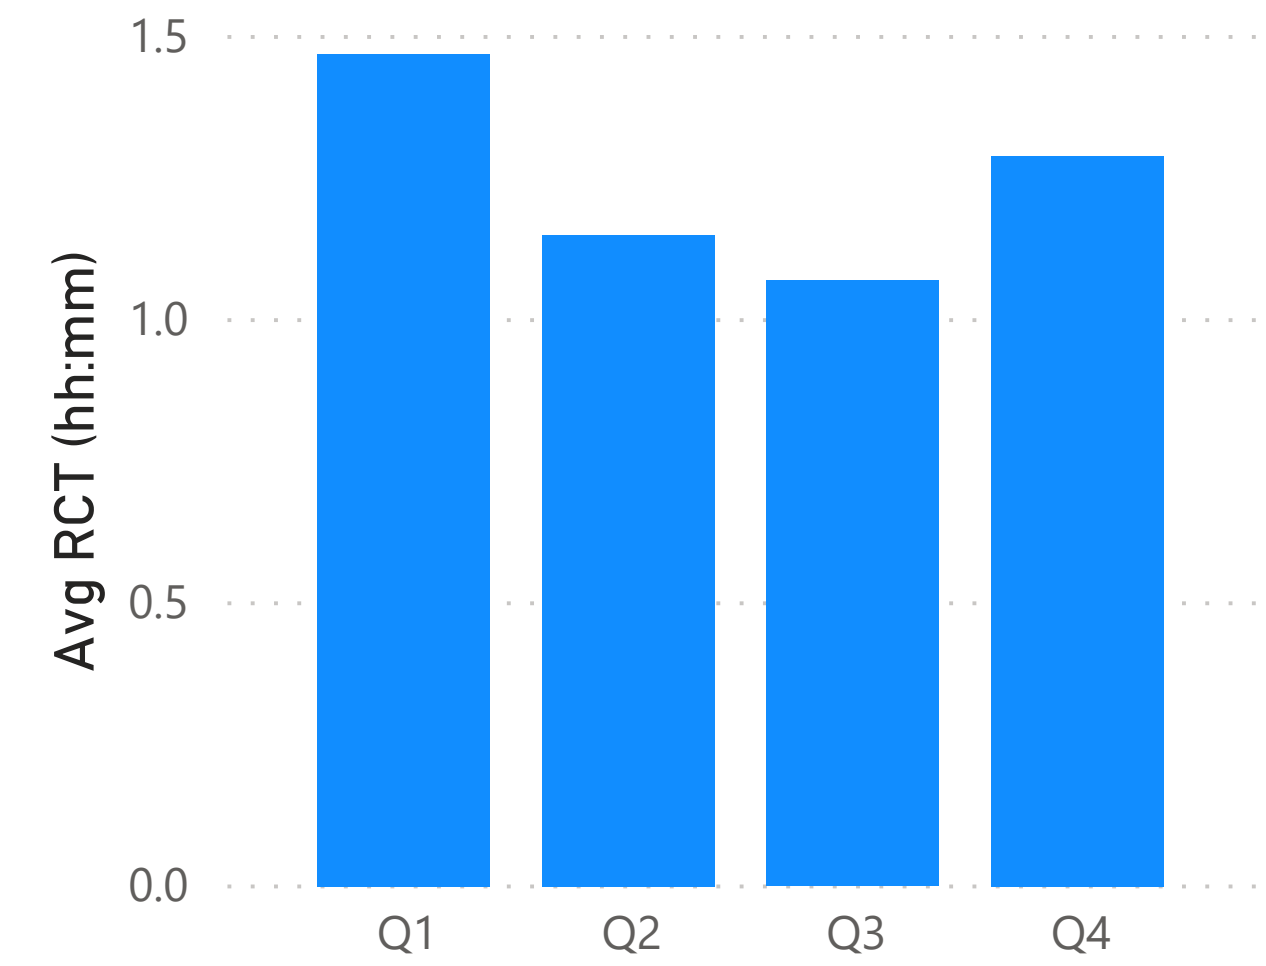

NH Average Roadway Clearance Time