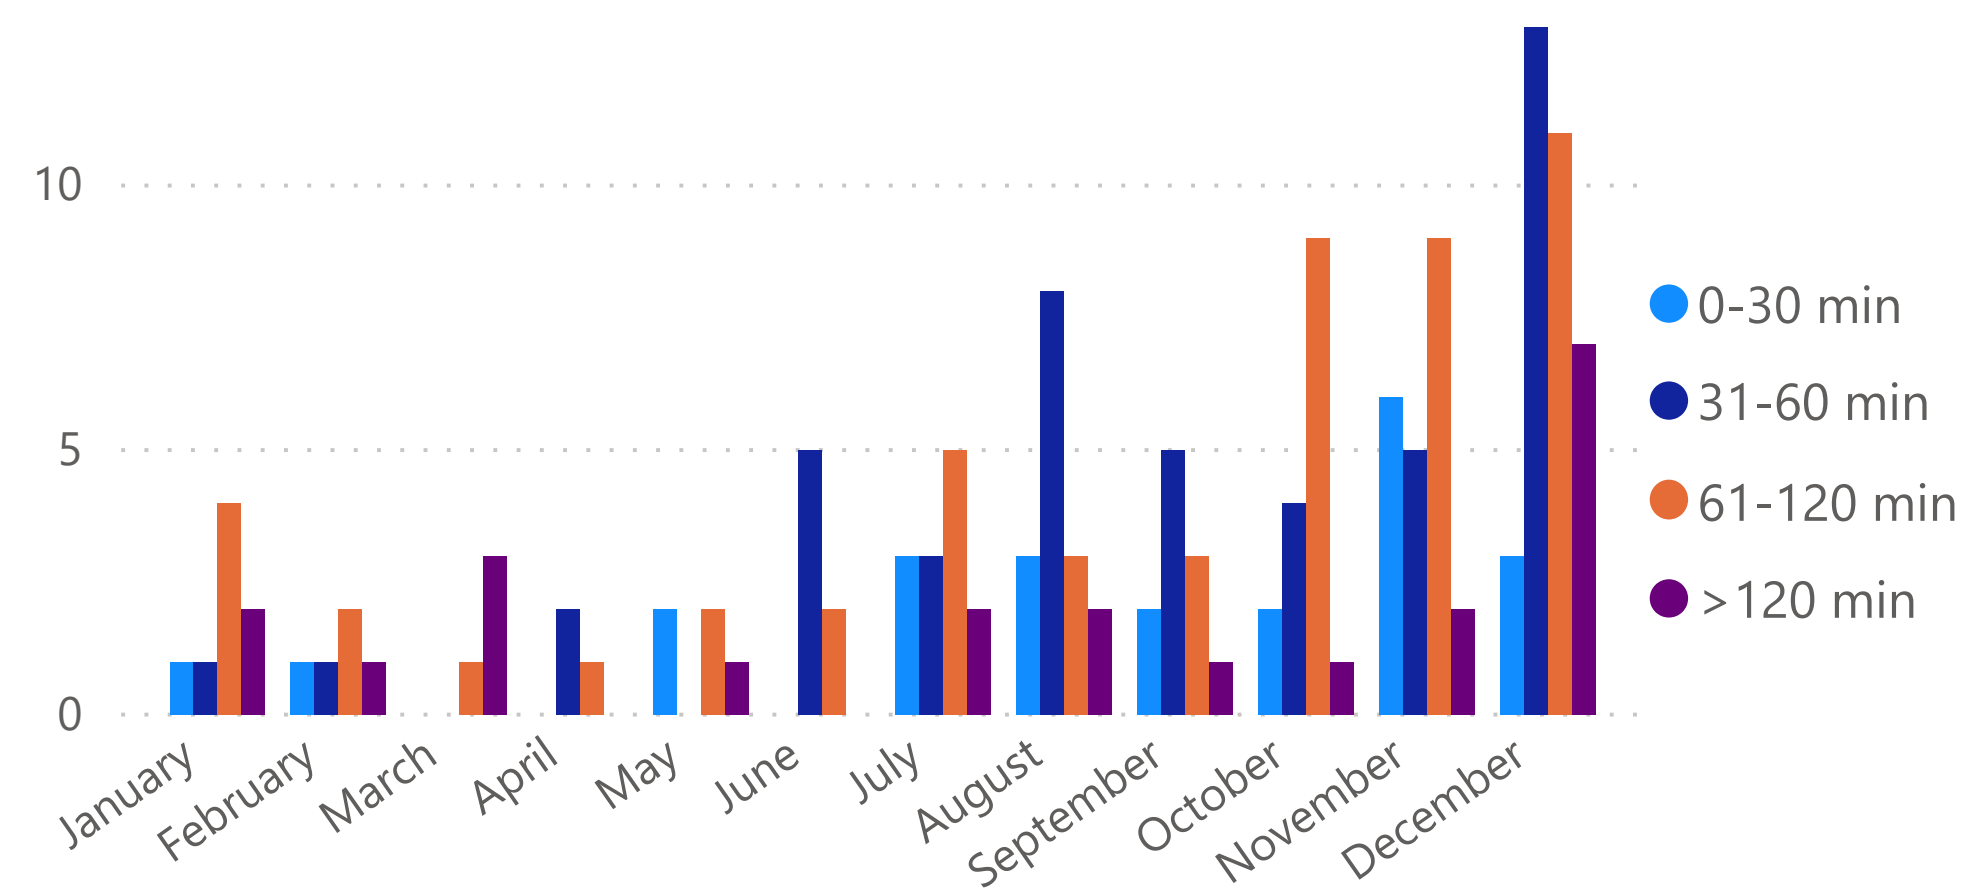

# Performance Measure Report Maine-New Hampshire Calendar Year 2019

Maine Turnpike Incident Clearance Times

Maine Turnpike Incident Clearance Times

New Hampshire Incident Clearance Times

New Hampshire Incident Clearance Times

Maine Roadway Clearance Times

Maine Roadway Clearance Times

New Hampshire Roadway Clearance Times

New Hampshire Roadway Clearance Times

ME Average Incident Clearance Time

NH Average Incident Clearance Time