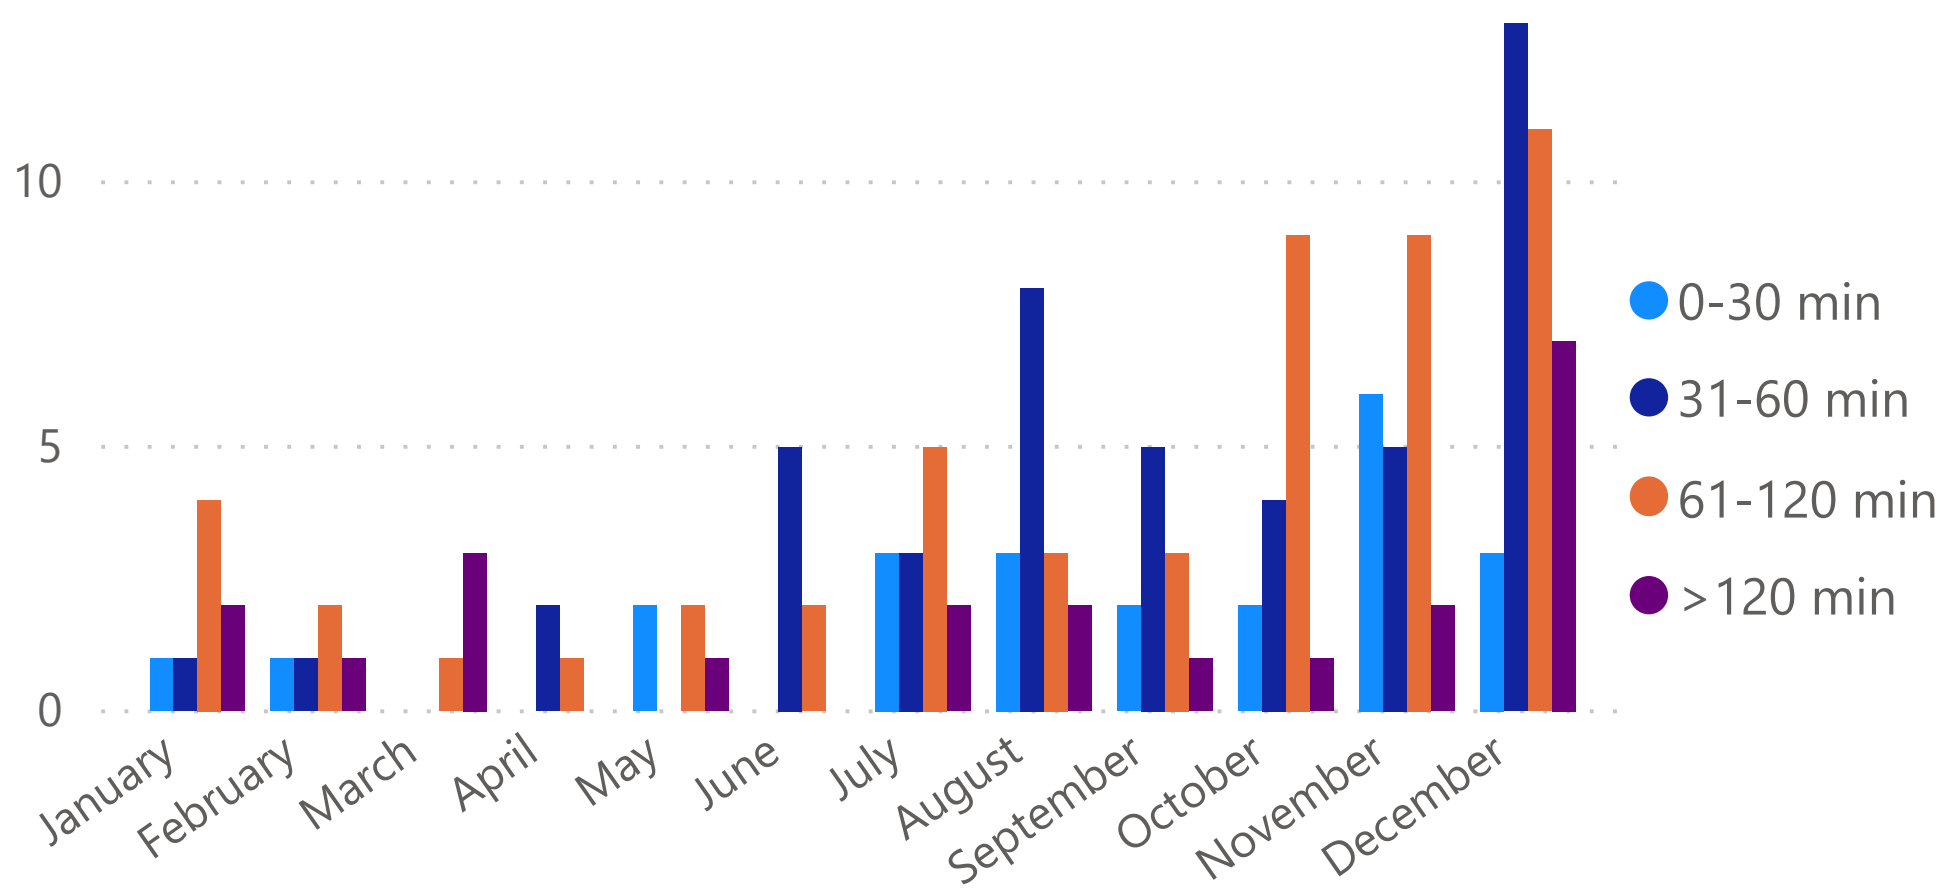

# Performance Measure Report Maine-New Hampshire Calendar Year 2019

Maine Turnpike Incident Clearance Times

Maine Turnpike Incident Clearance Times

New Hampshire Incident Clearance Times

New Hampshire Incident Clearance Times

Maine Roadway Clearance Times

Maine Roadway Clearance Times

New Hampshire Roadway Clearance Times

New Hampshire Roadway Clearance Times

ME Average Incident Clearance Time

NH Average Incident Clearance Time