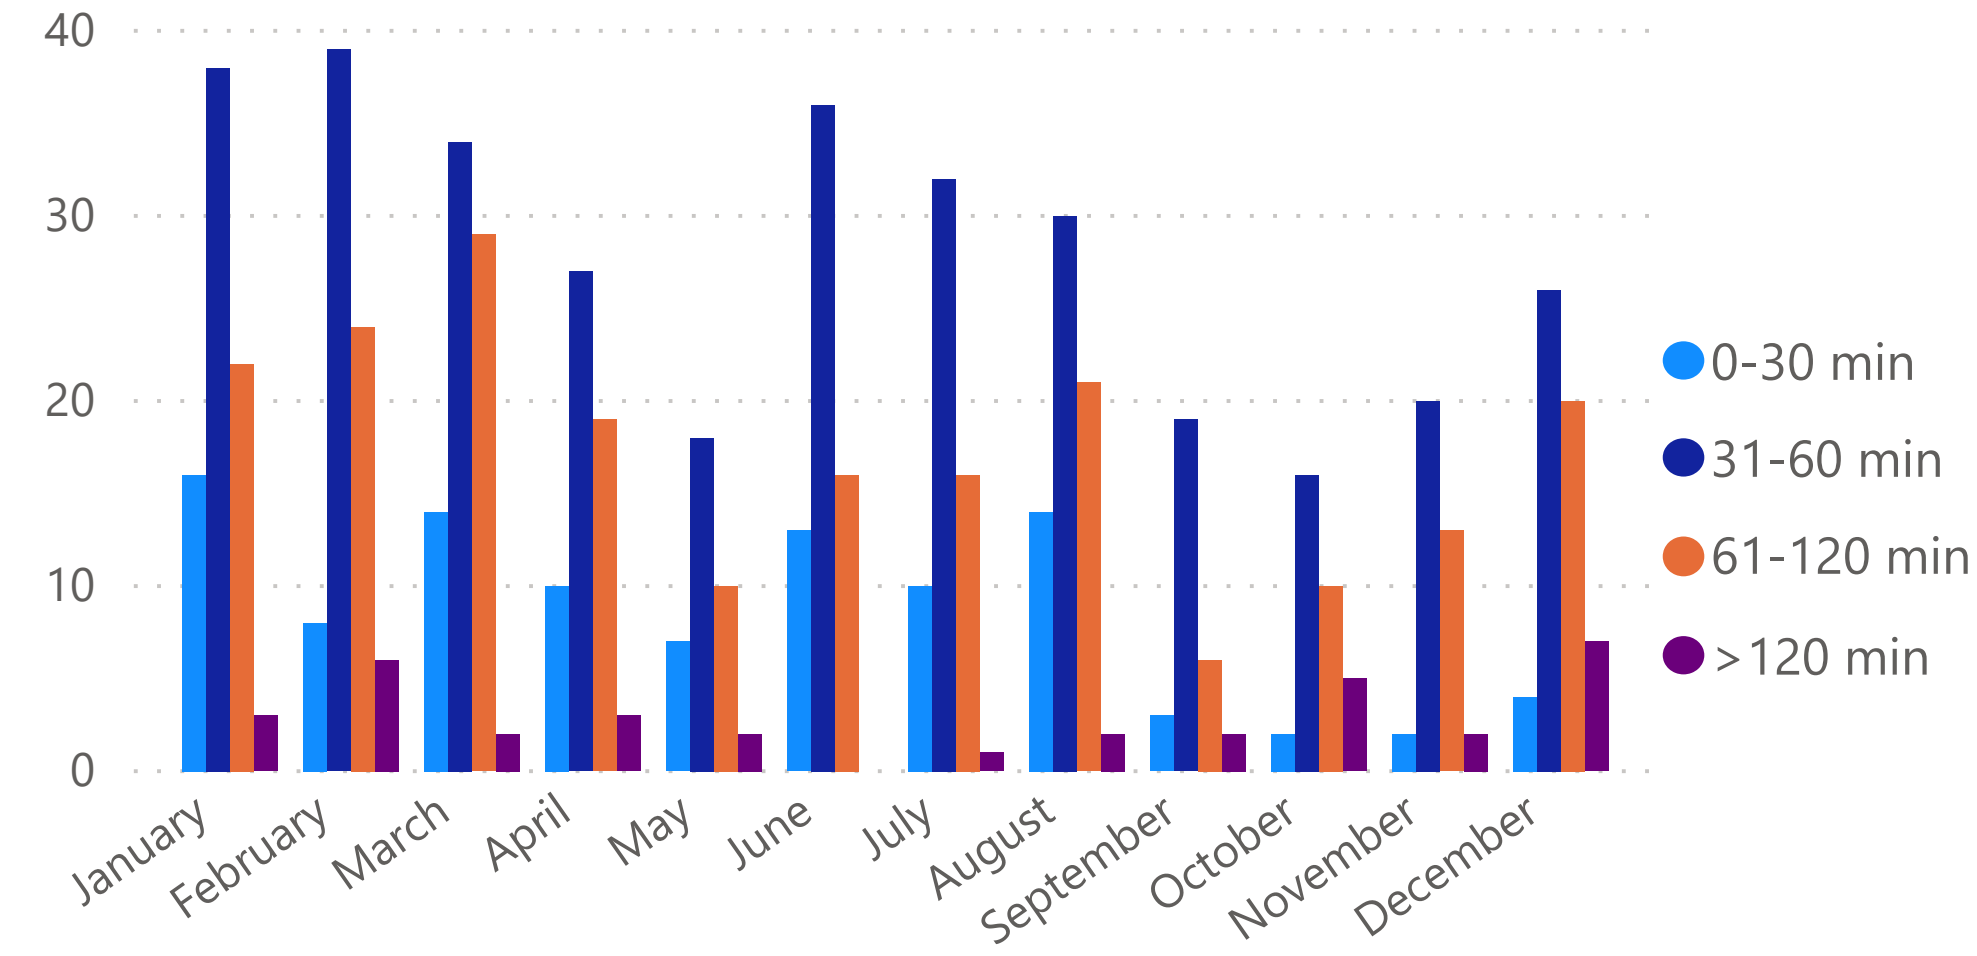

# Performance Measure Report Maine-New Hampshire Calendar Year 2019

Maine Turnpike Incident Clearance Times

Maine Turnpike Incident Clearance Times

New Hampshire Incident Clearance Times

New Hampshire Incident Clearance Times

Maine Roadway Clearance Times

Maine Roadway Clearance Times

New Hampshire Roadway Clearance Times

New Hampshire Roadway Clearance Times

ME Average Incident Clearance Time

NH Average Incident Clearance Time