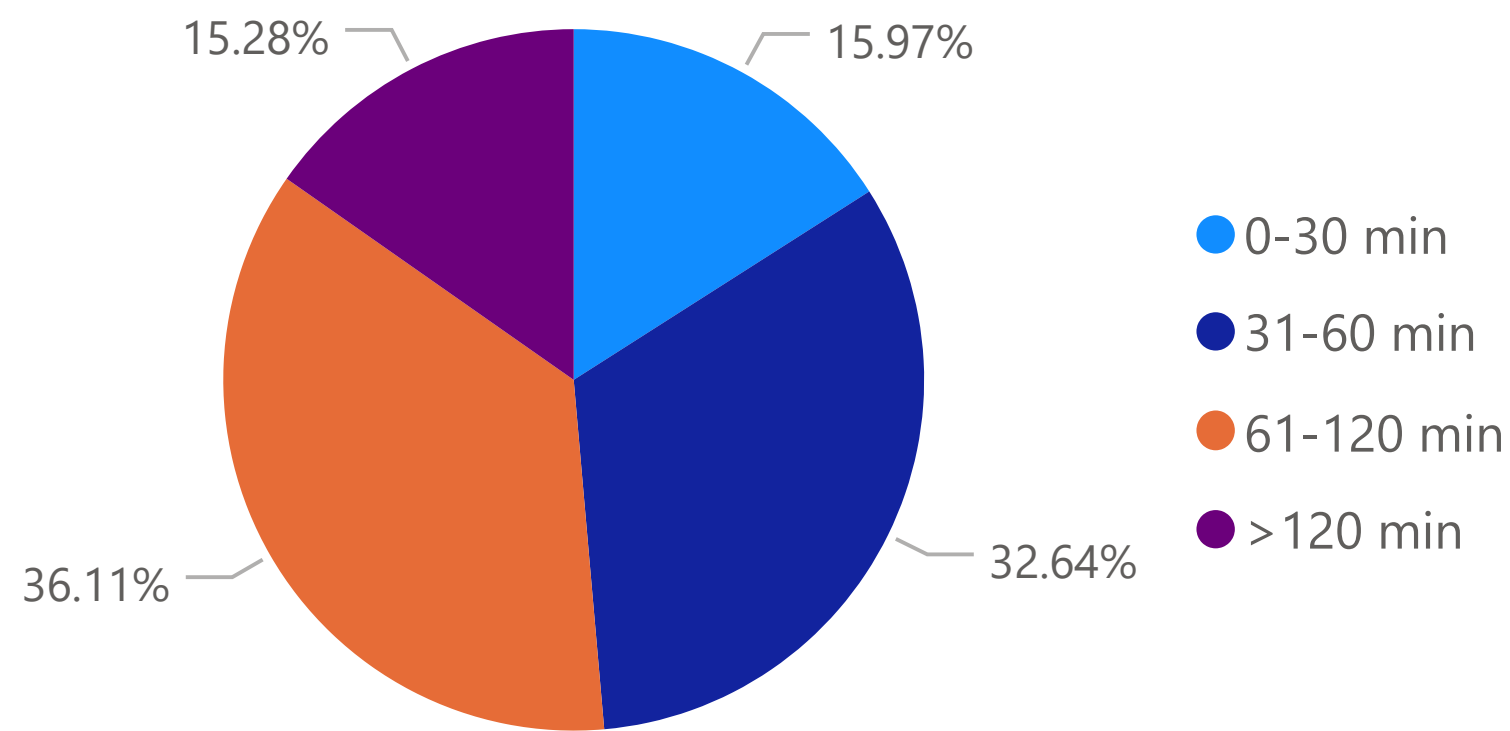

# Performance Measure Report Maine-New Hampshire Calendar Year 2019

Maine Turnpike Incident Clearance Times

Maine Turnpike Incident Clearance Times

New Hampshire Incident Clearance Times

New Hampshire Incident Clearance Times