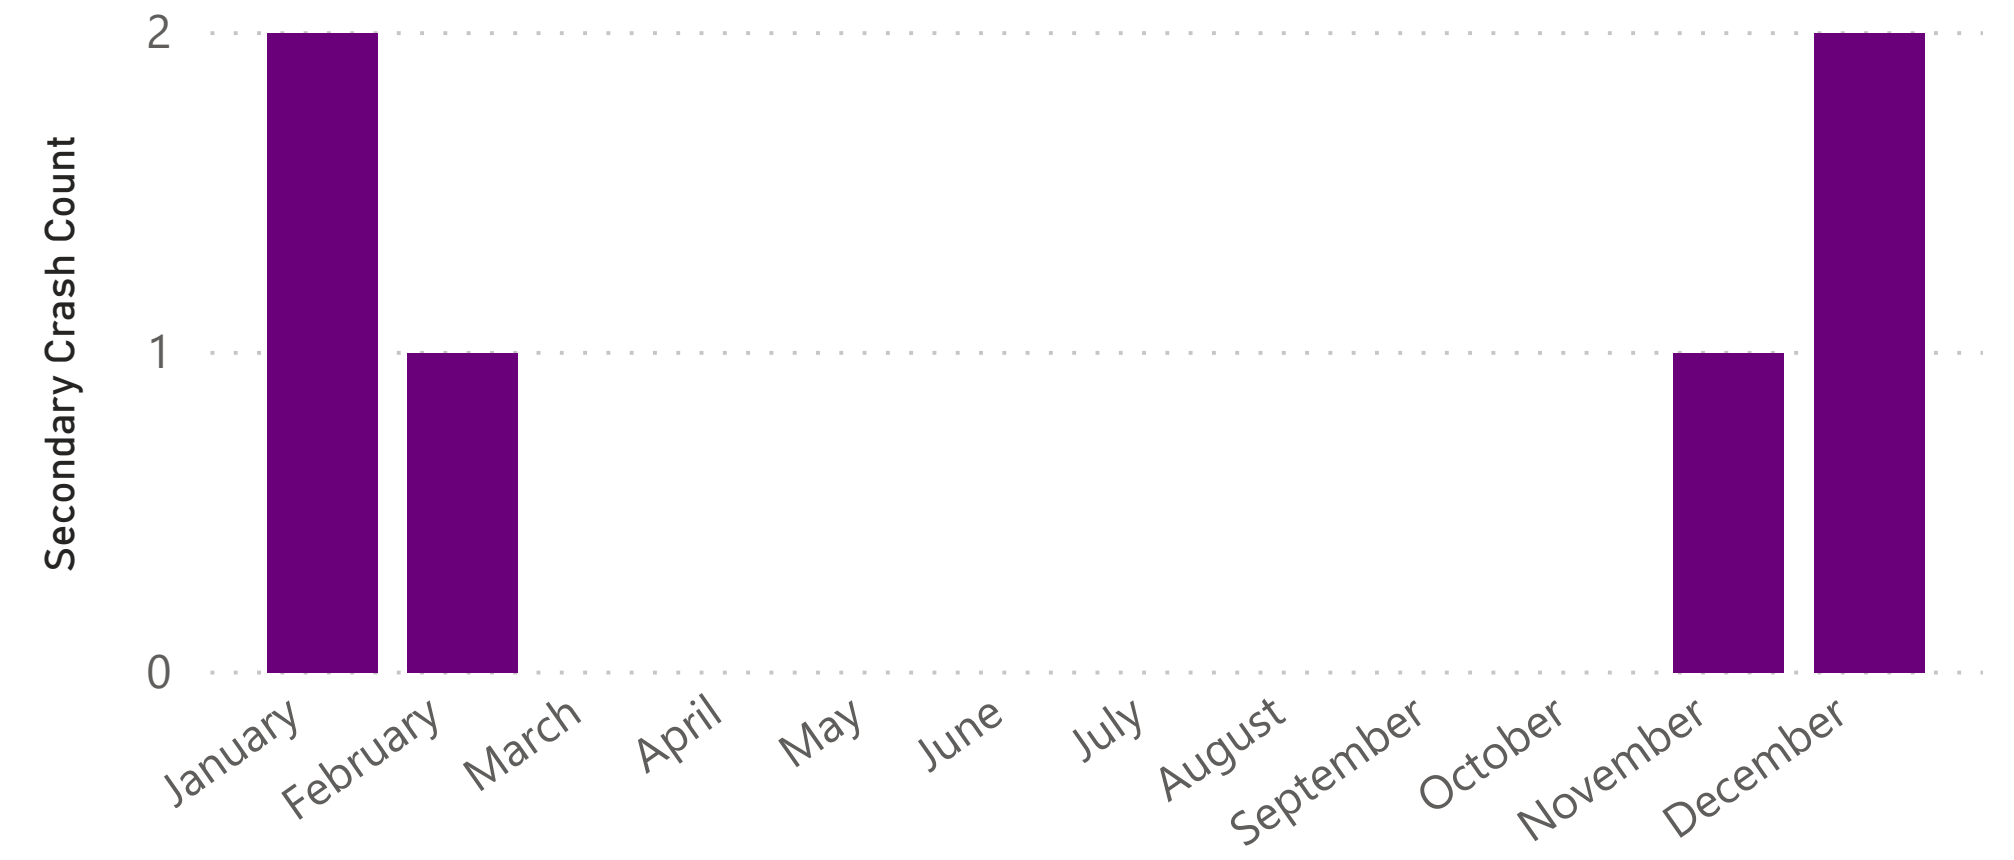

New Hampshire Secondary Crashes