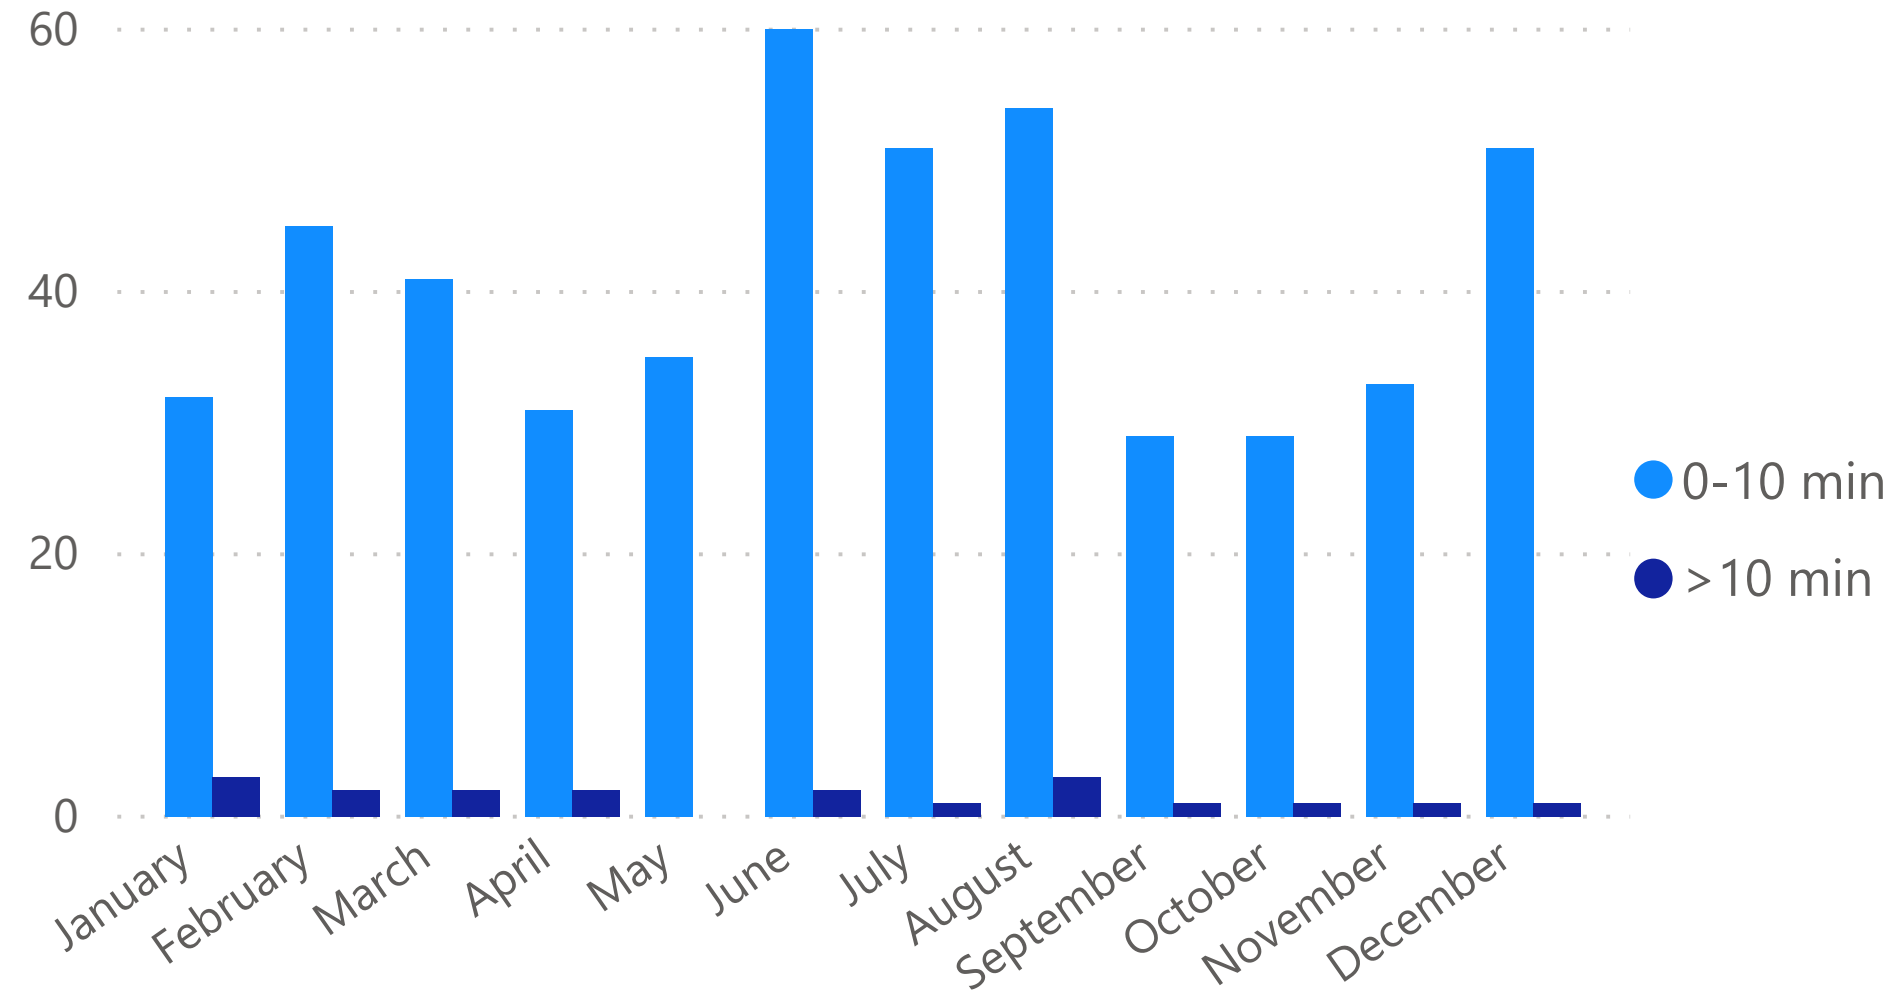

Maine Turnpike Public Notification Time