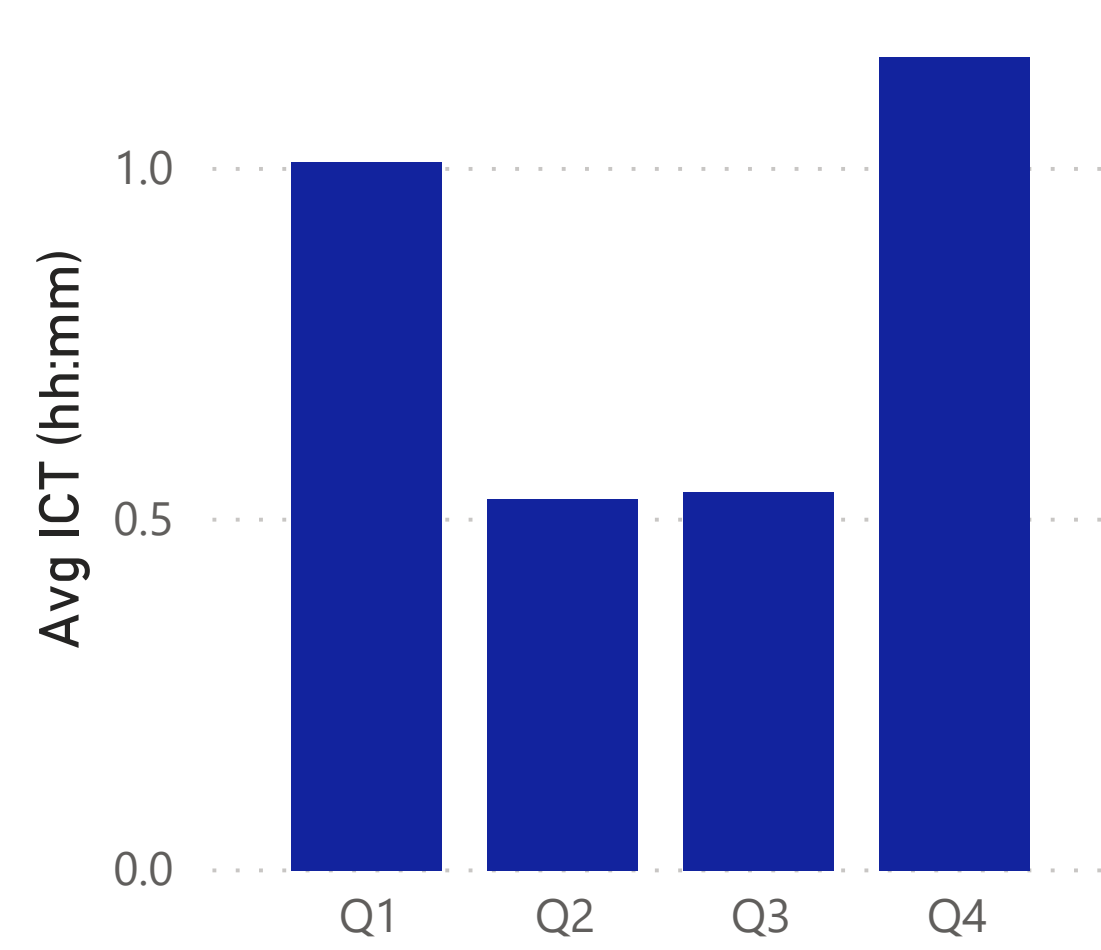

Maine Roadway Clearance Times

Maine Roadway Clearance Times

New Hampshire Roadway Clearance Times

New Hampshire Roadway Clearance Times

ME Average Incident Clearance Time

NH Average Incident Clearance Time