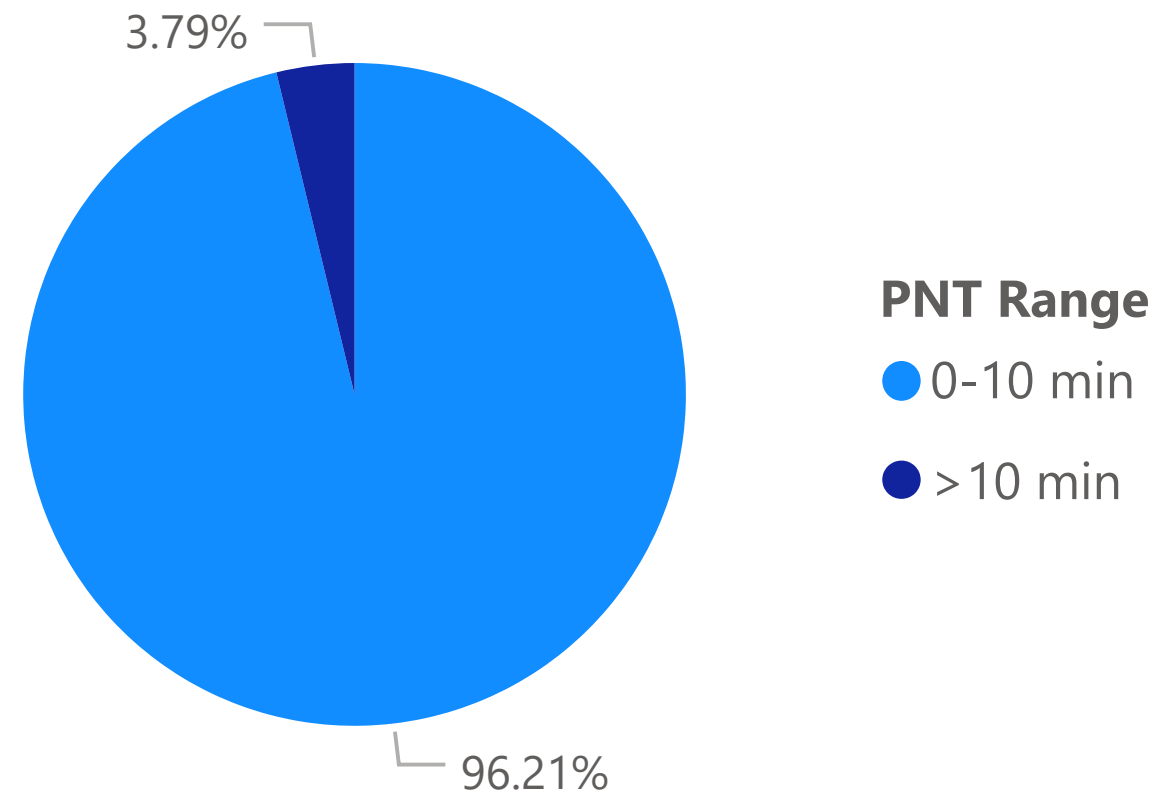

ME Average Roadway Clearance Time

NH Average Roadway Clearance Time

Maine Turnpike Public Notification Time

New Hampshire Message Board Response Time

Maine Turnpike Public Notification Time

New Hampshire Message Board Response Time