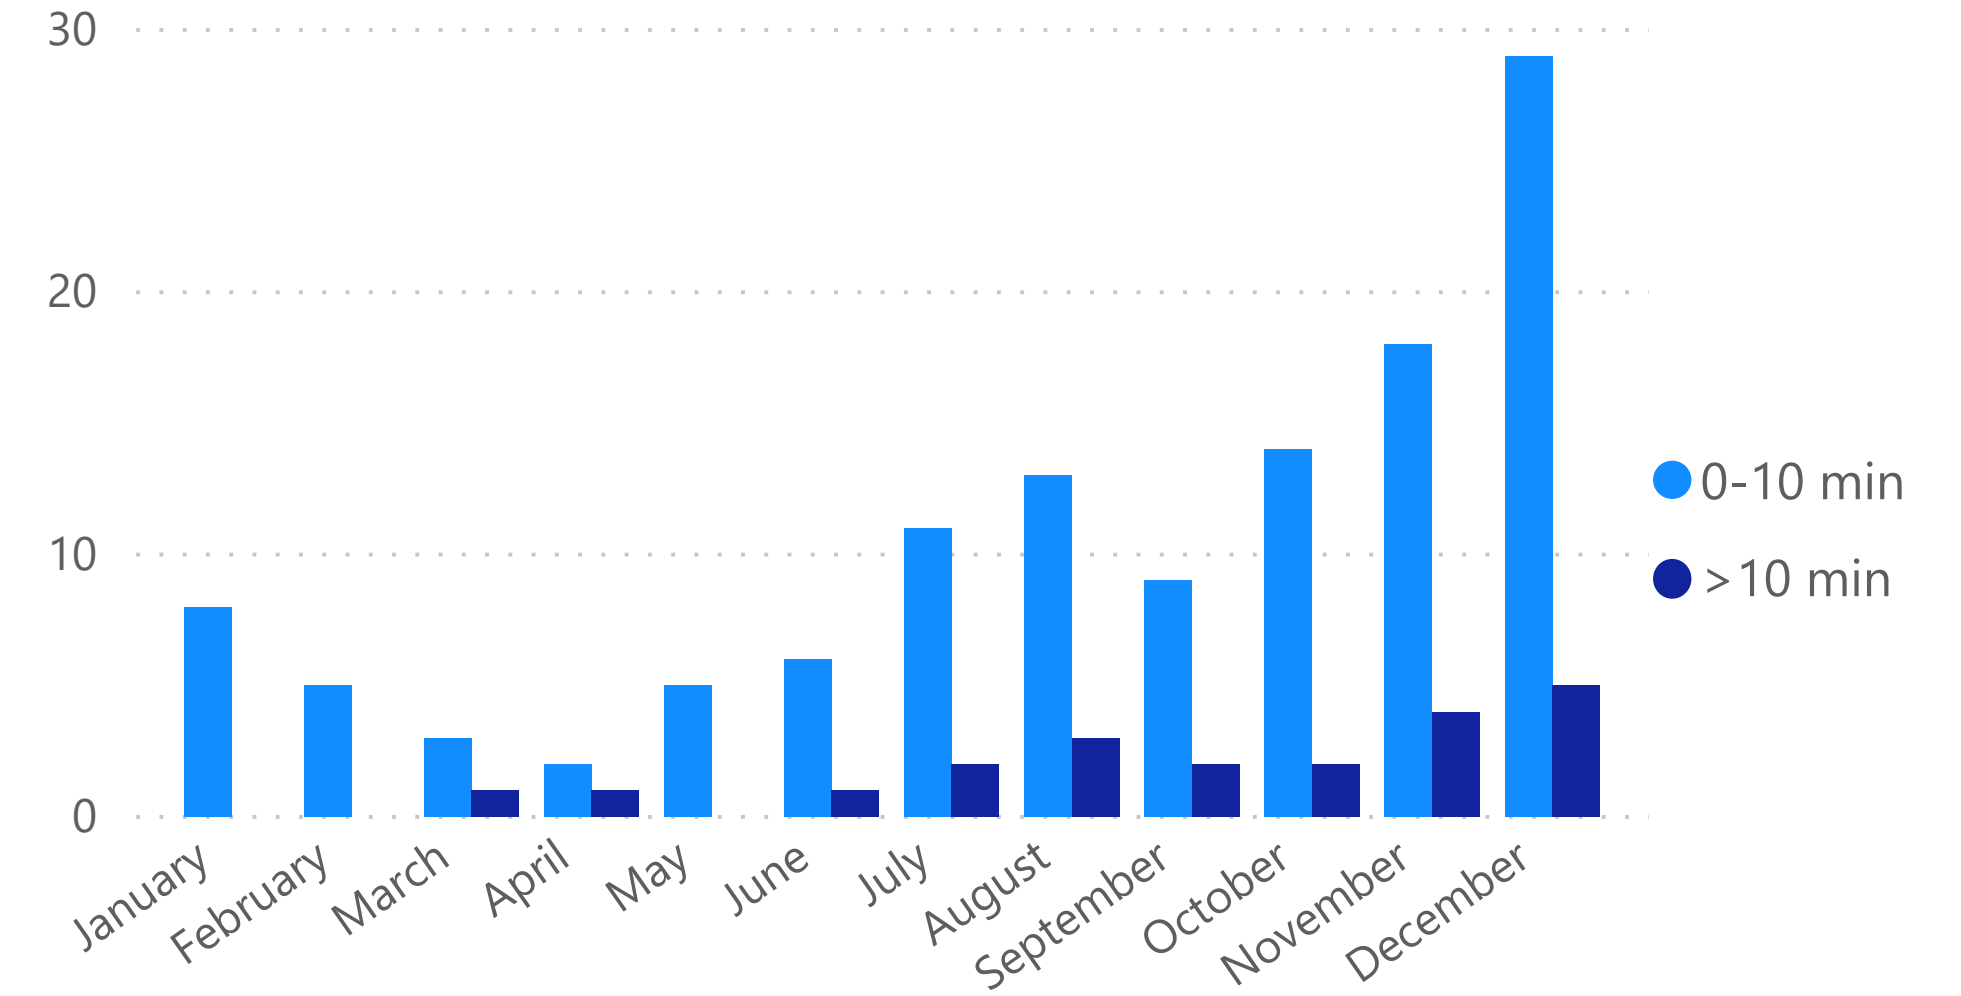

ME Average Roadway Clearance Time

NH Average Roadway Clearance Time

Maine Turnpike Public Notification Time

New Hampshire Message Board Response Time

Maine Turnpike Public Notification Time

New Hampshire Message Board Response Time