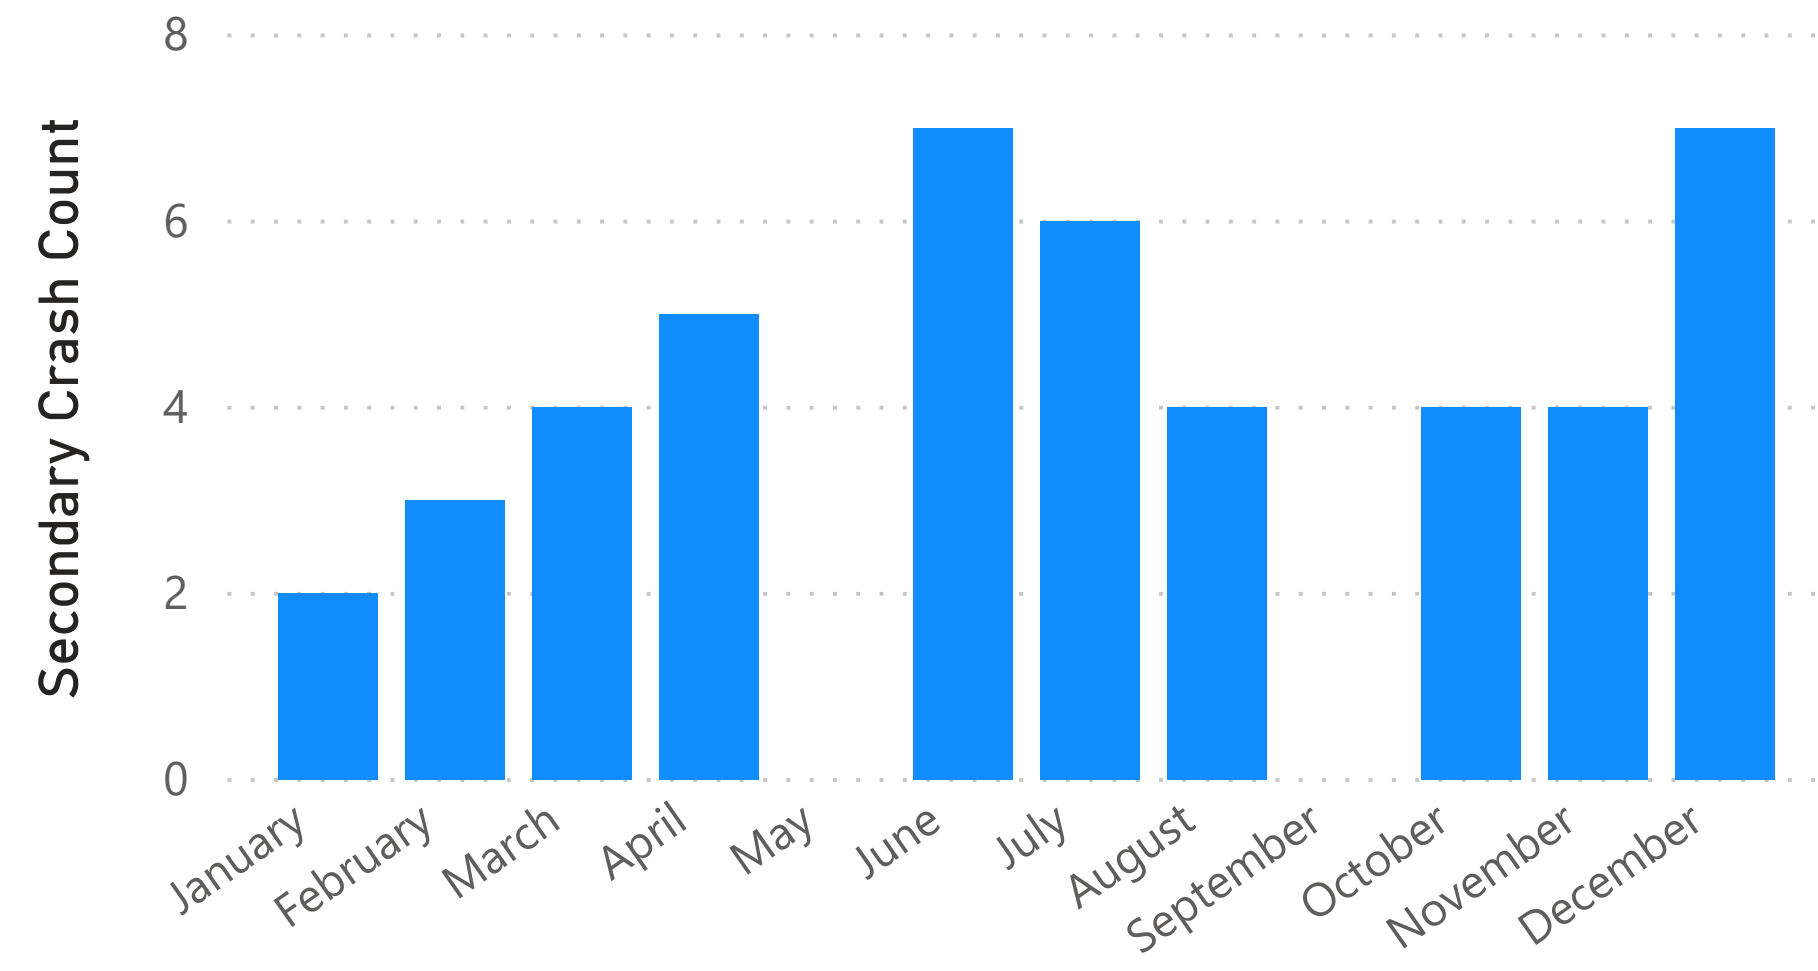

Maine Turnpike Secondary Crashes