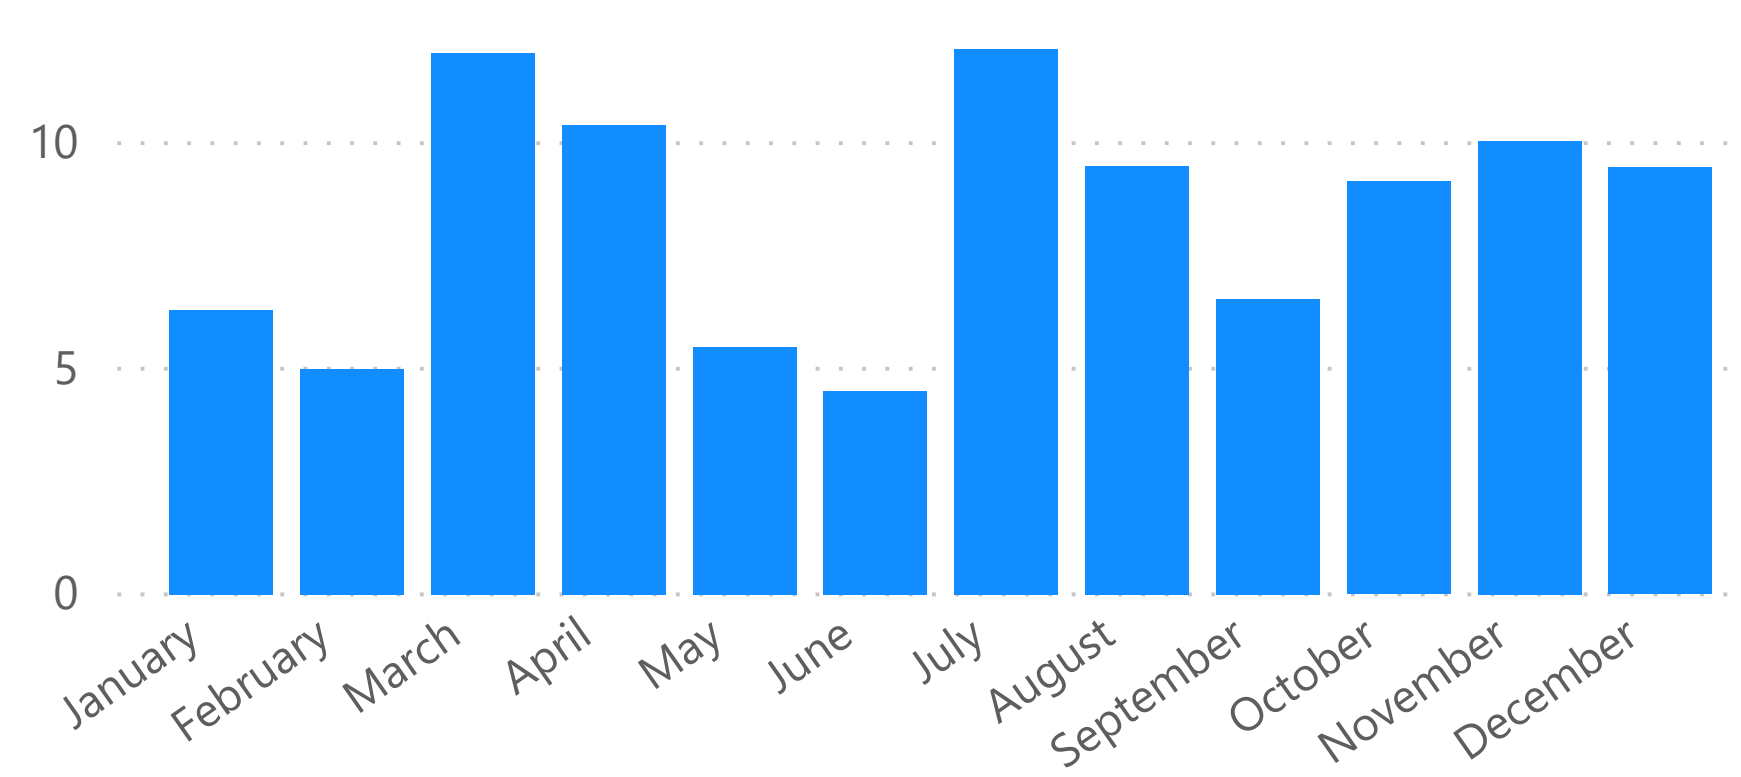

New Hampshire ATMS Response Time