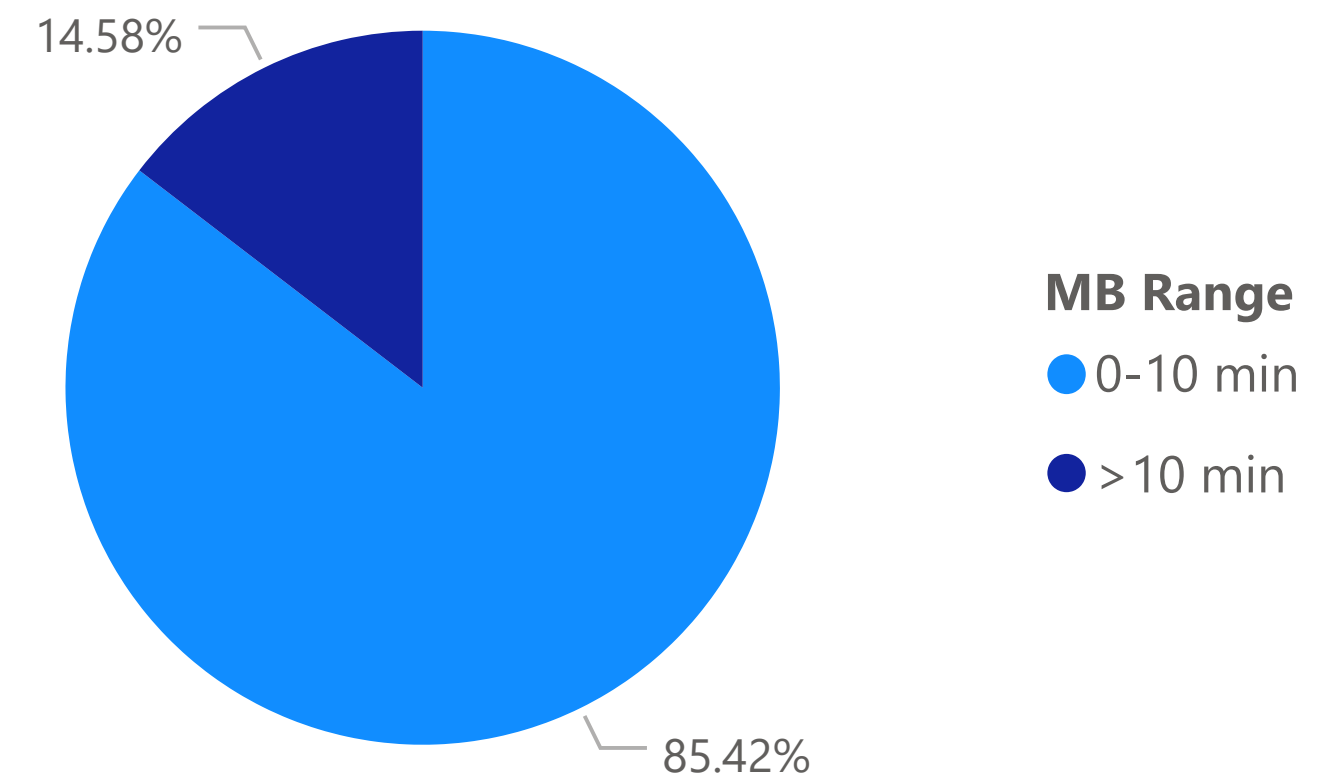

ME Average Roadway Clearance Time

NH Average Roadway Clearance Time

Maine Turnpike Public Notification Time

New Hampshire Message Board Response Time

Maine Turnpike Public Notification Time

New Hampshire Message Board Response Time