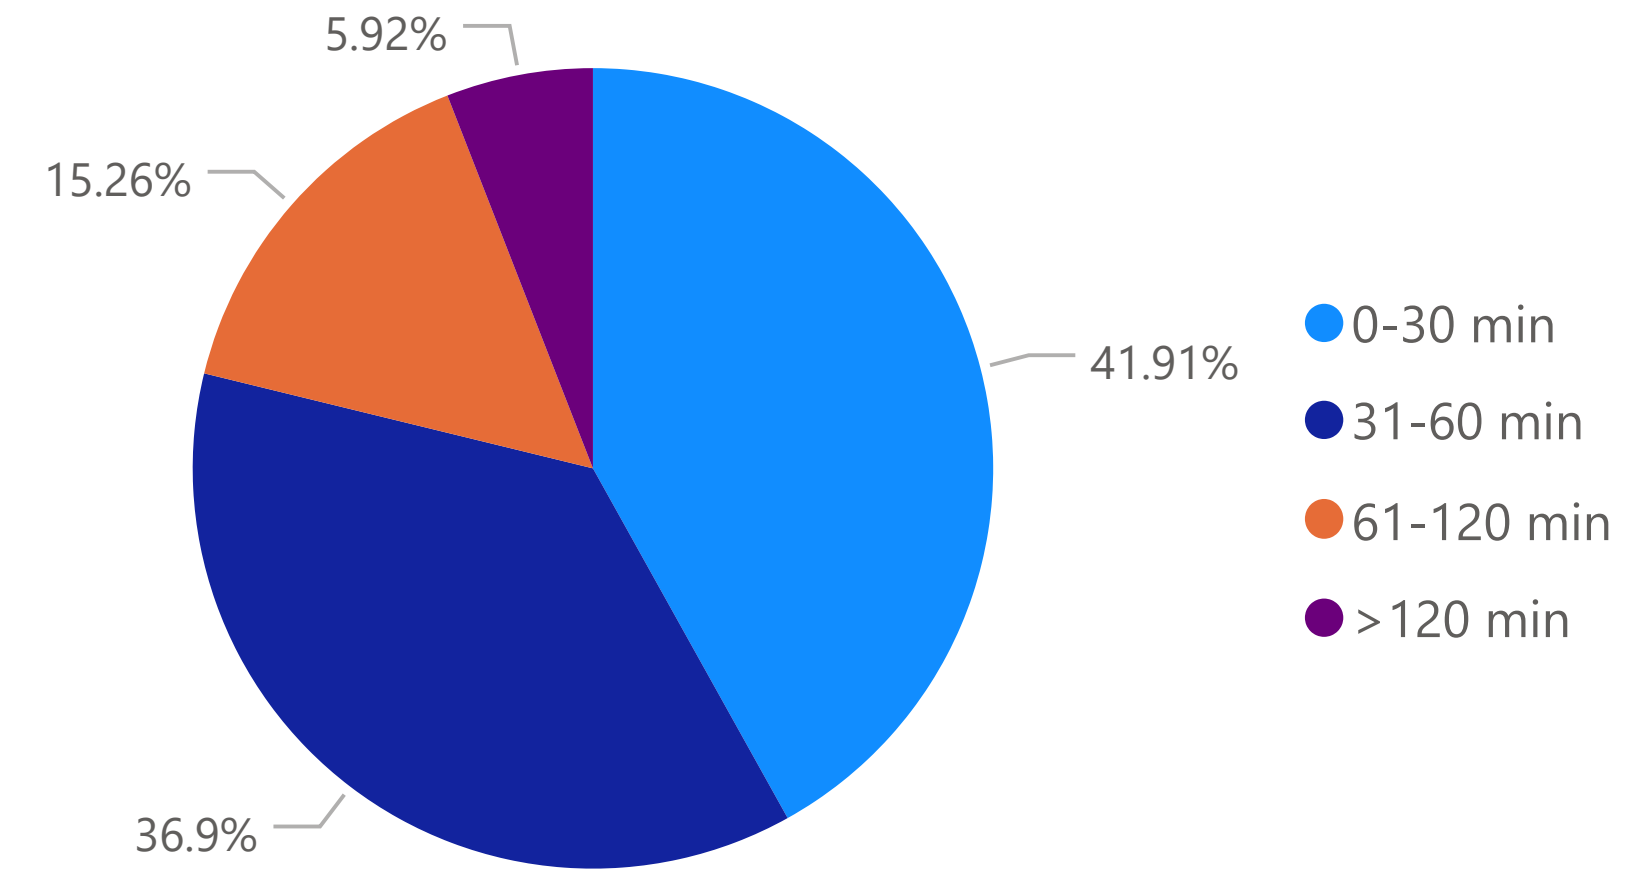

Maine Roadway Clearance Times