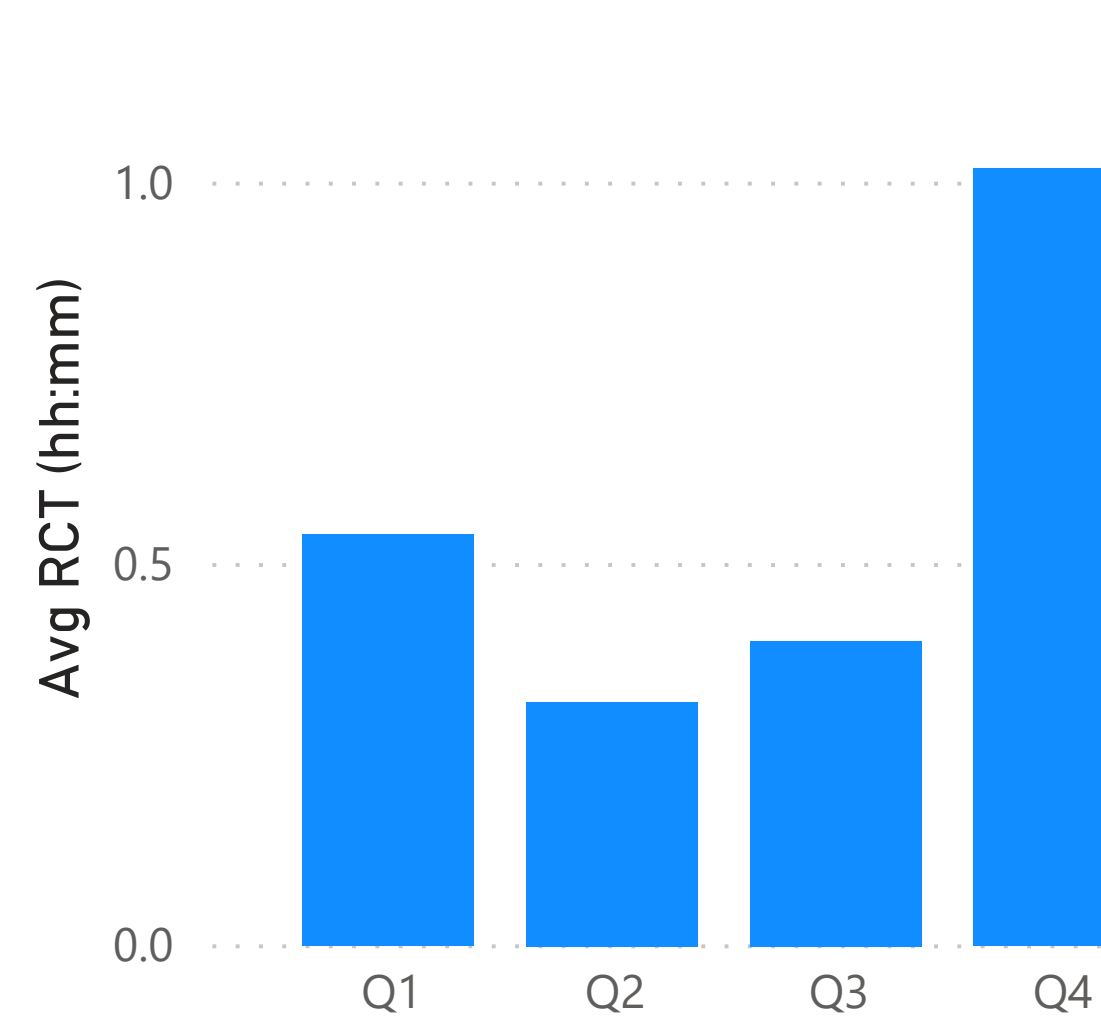

ME Average Roadway Clearance Time