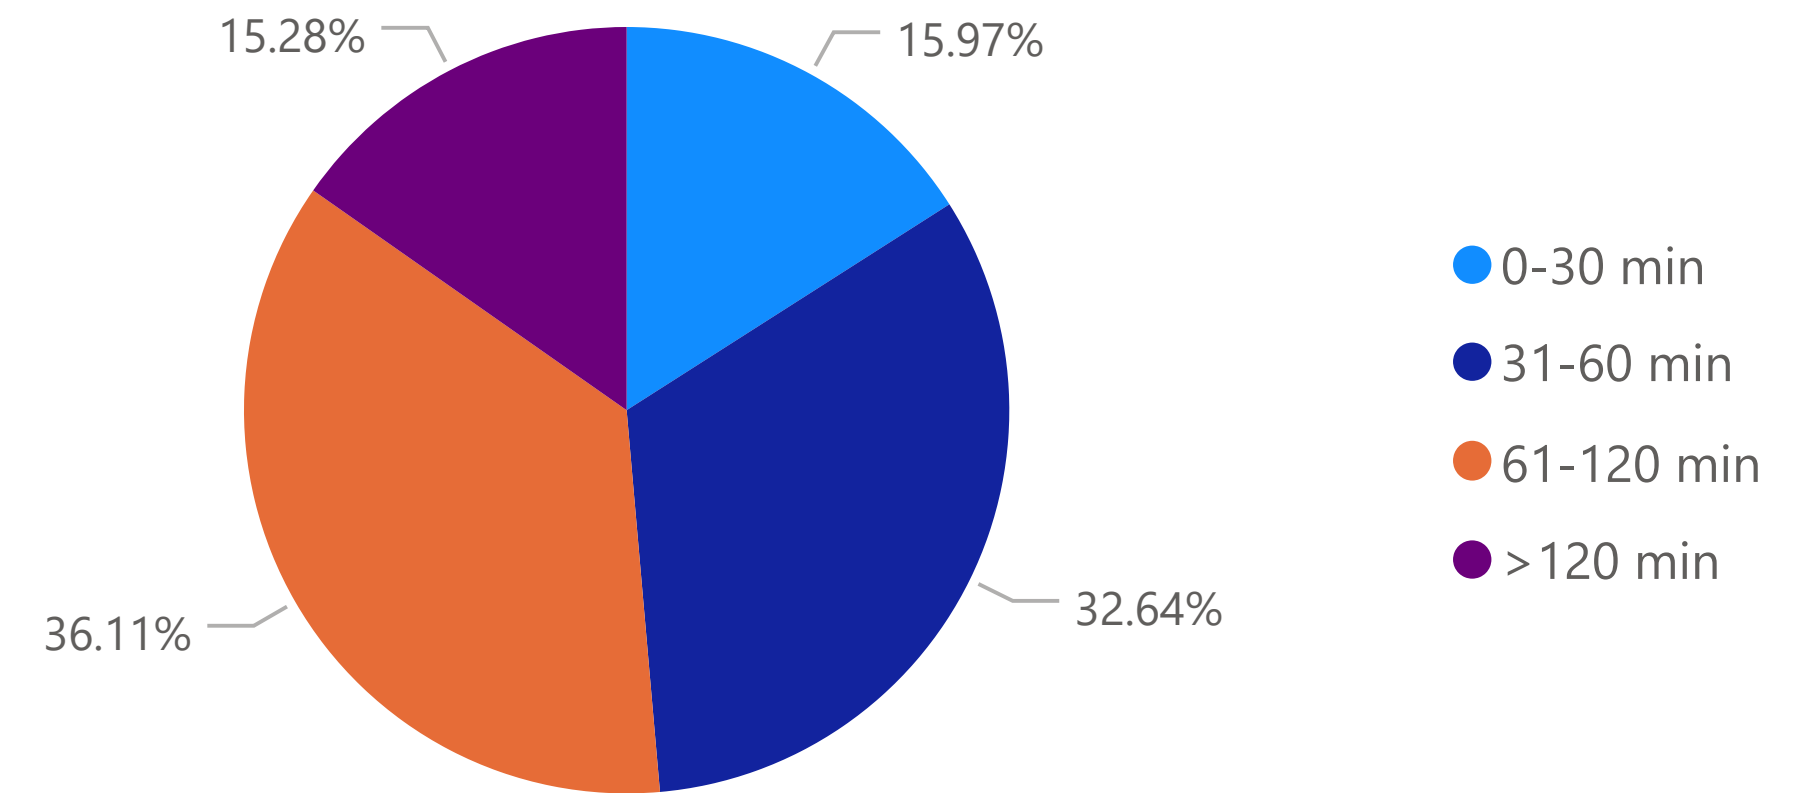

Maine Roadway Clearance Times

Maine Roadway Clearance Times

New Hampshire Roadway Clearance Times

New Hampshire Roadway Clearance Times

ME Average Incident Clearance Time

NH Average Incident Clearance Time