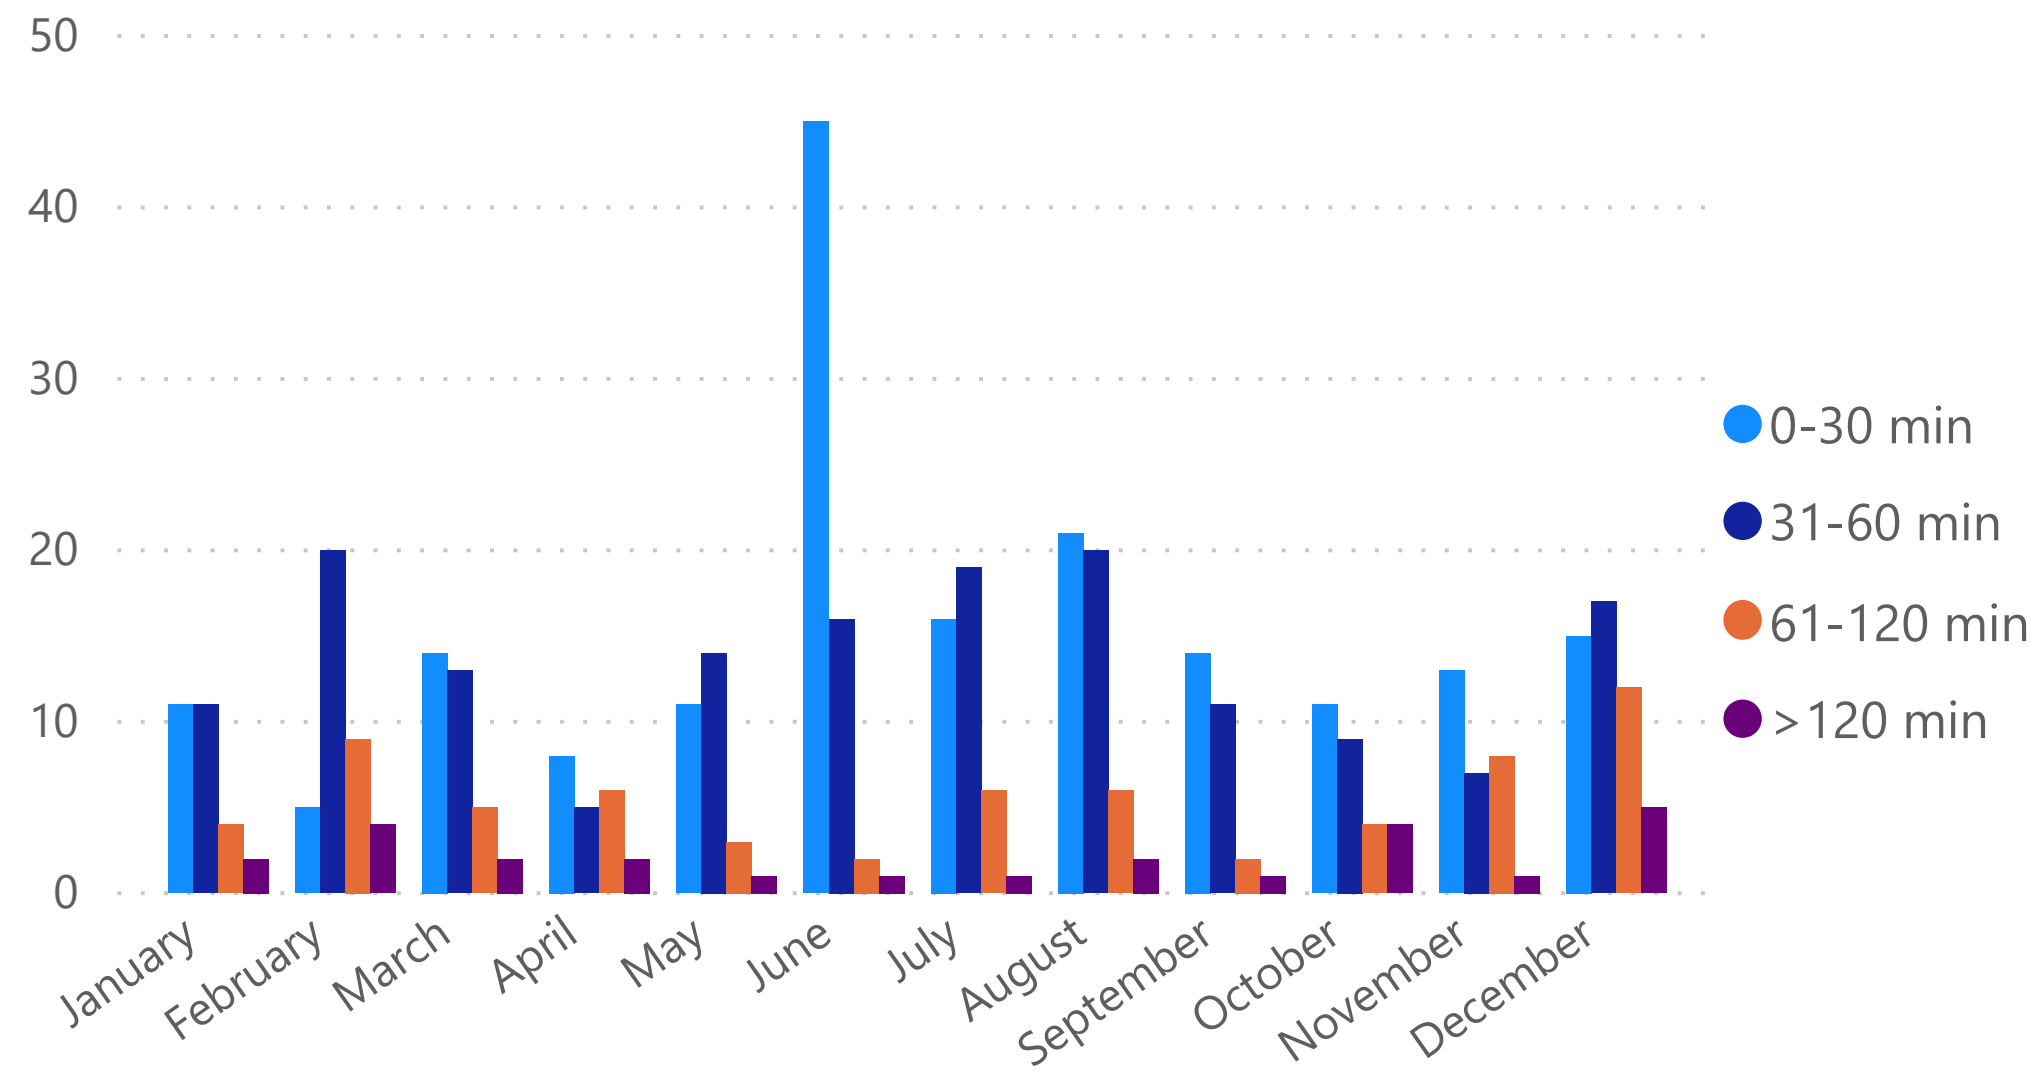

# Performance Measure Report Maine-New Hampshire Calendar Year 2019

Maine Turnpike Incident Clearance Times

Maine Turnpike Incident Clearance Times

New Hampshire Incident Clearance Times

New Hampshire Incident Clearance Times

Maine Roadway Clearance Times

Maine Roadway Clearance Times

New Hampshire Roadway Clearance Times

New Hampshire Roadway Clearance Times

ME Average Incident Clearance Time

NH Average Incident Clearance Time