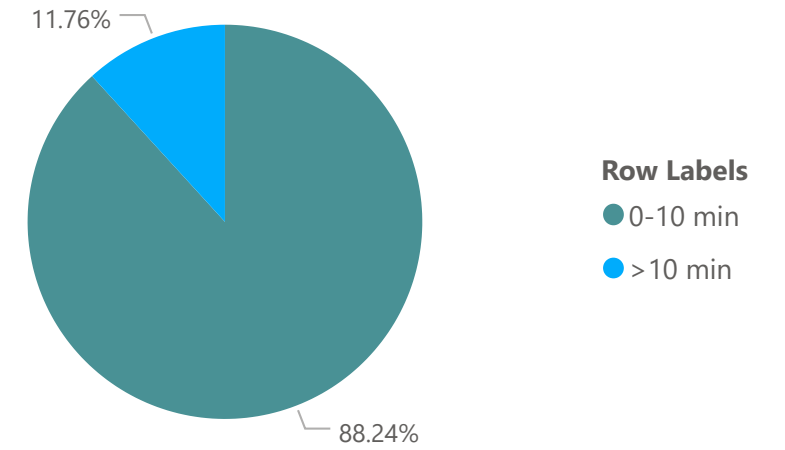

New Hampshire ATMS Response Time

New Hampshire ATMS Response Time

New Hampshire Time to Public Notification via Twitter

New Hampshire Time to Public Notification via Twitter

Maine Turnpike Secondary Crashes