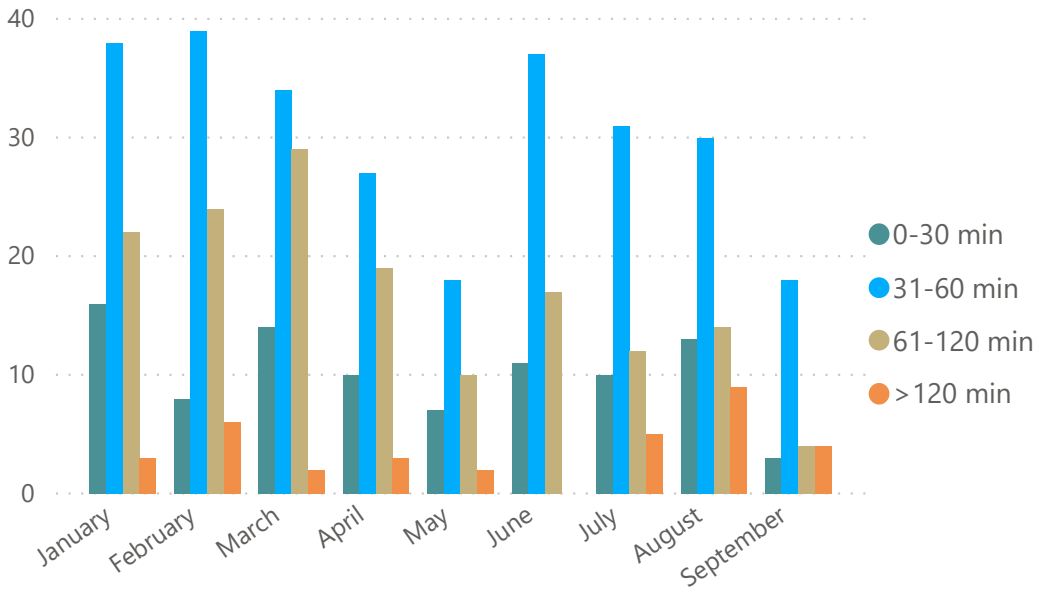

Performance Measure Report
Maine-New Hampshire
 Quarter 3
 2019

Maine Turnpike Incident Clearance Times

Maine Turnpike Incident Clearance Times

New Hampshire Incident Clearance Times

New Hampshire Incident Clearance Times

Maine Turnpike Roadway Clearance Time

Maine Turnpike Roadway Clearance Times

New Hampshire Roadway Clearance Times

New Hampshire Roadway Clearance Times

ME Turnpike Average Incident Clearance Time

NH Average Incident Clearance Time