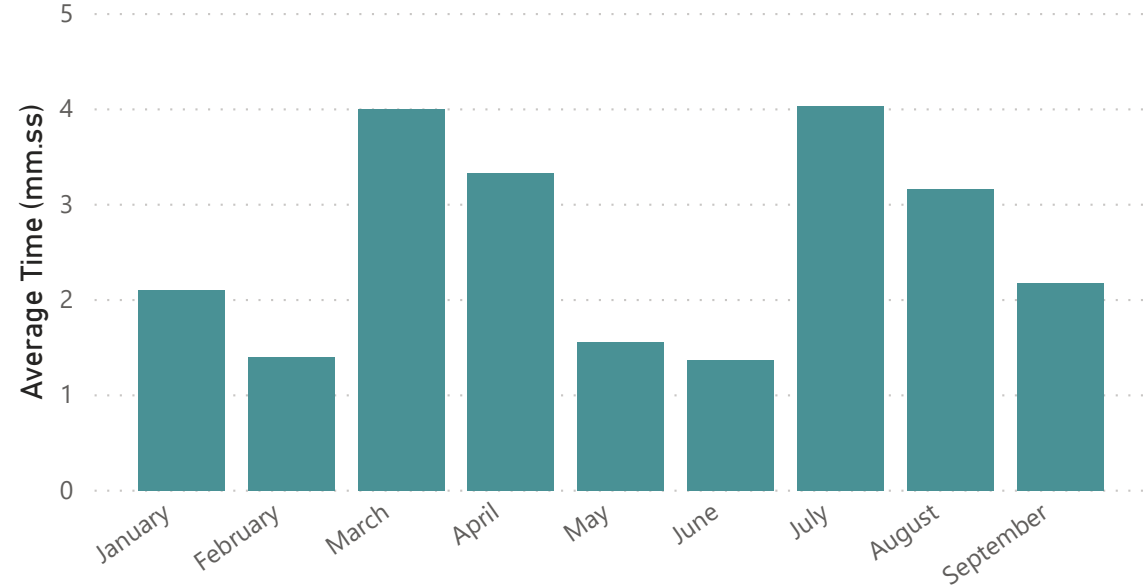

ME Turnpike Average Roadway Clearance Time

NH Average Roadway Clearance Time

Maine Turnpike Public Notification Time

New Hampshire Message Board Response Time

Maine Turnpike Public Notification Time

New Hampshire Message Board Response Time

New Hampshire ATMS Response Time

New Hampshire ATMS Response Time

New Hampshire Time to Public Notification via Twitter

New Hampshire Time to Public Notification via Twitter

Maine Turnpike Secondary Crashes