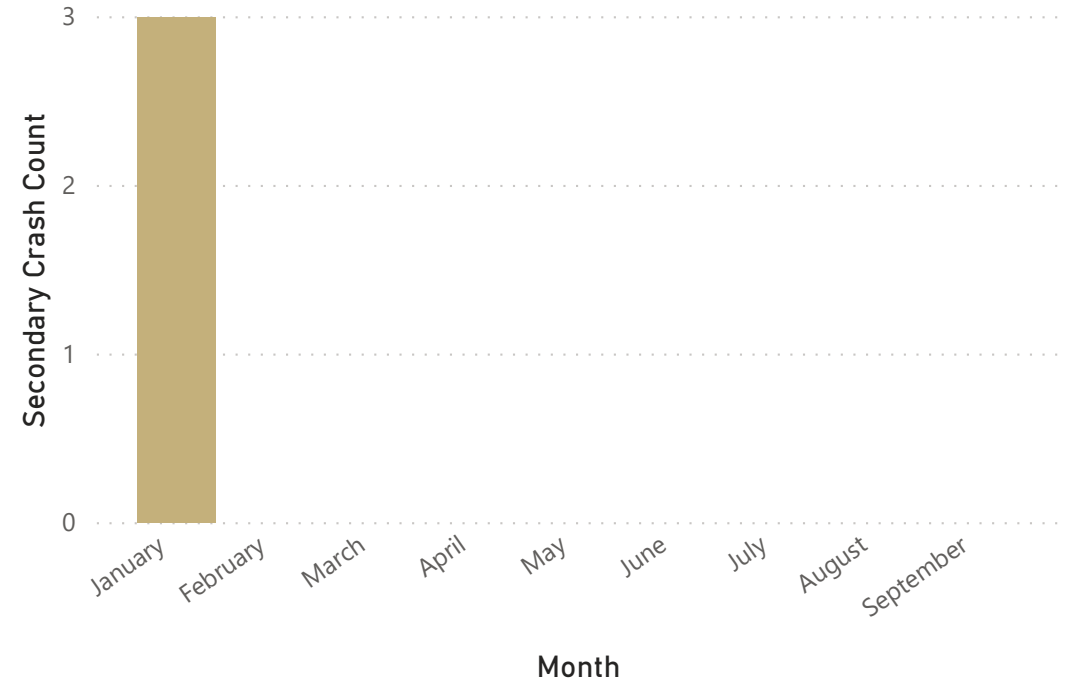

Maine Turnpike Fire/EMS Cancelled En Route