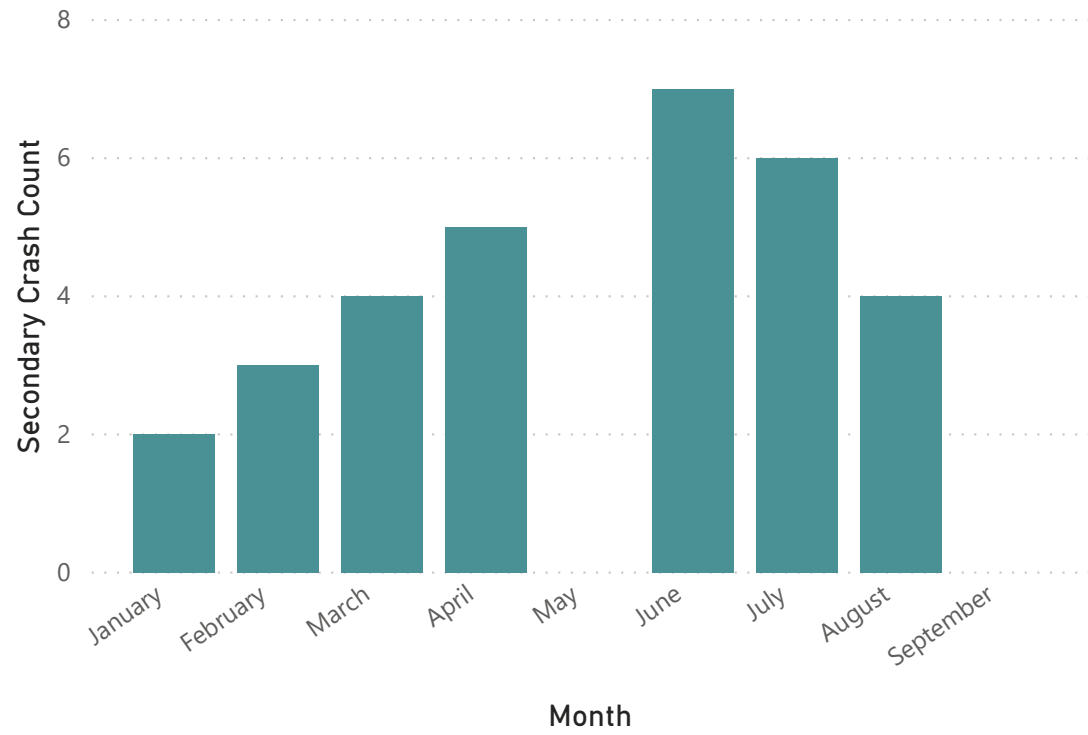

New Hampshire ATMS Response Time

New Hampshire ATMS Response Time

New Hampshire Time to Public Notification via Twitter

New Hampshire Time to Public Notification via Twitter

Maine Turnpike Secondary Crashes