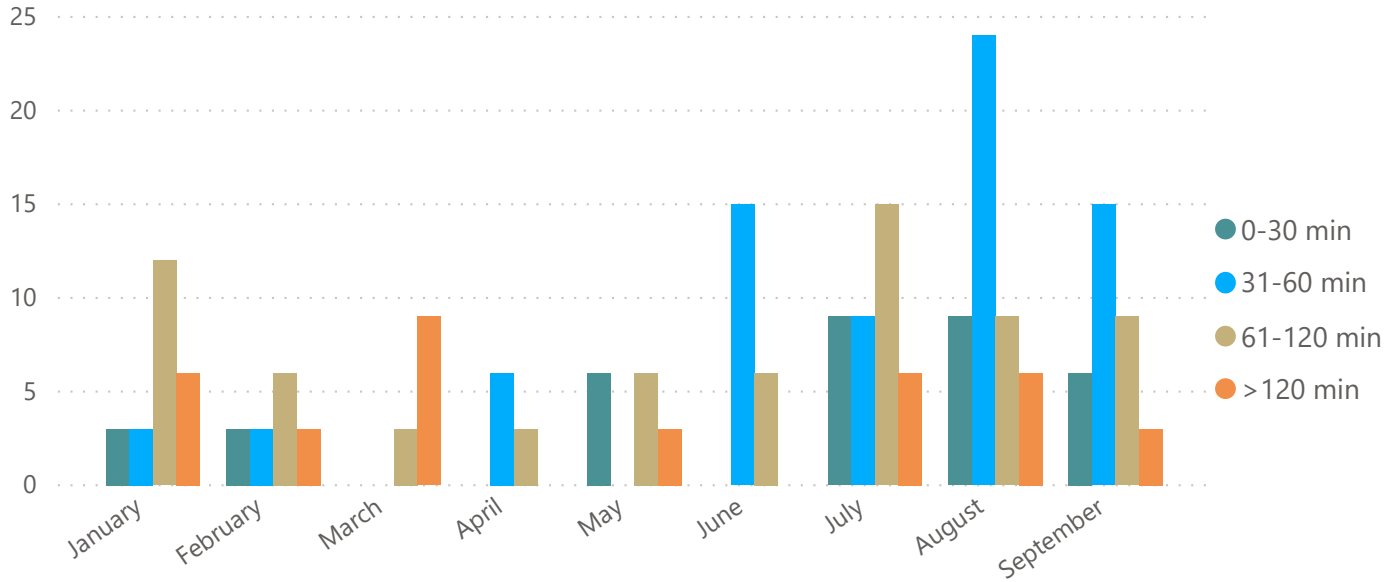

Performance Measure Report
Maine-New Hampshire
 Quarter 3
 2019

Maine Turnpike Incident Clearance Times

Maine Turnpike Incident Clearance Times

New Hampshire Incident Clearance Times

New Hampshire Incident Clearance Times

Maine Turnpike Roadway Clearance Time

Maine Turnpike Roadway Clearance Times

New Hampshire Roadway Clearance Times

New Hampshire Roadway Clearance Times

ME Turnpike Average Incident Clearance Time

NH Average Incident Clearance Time