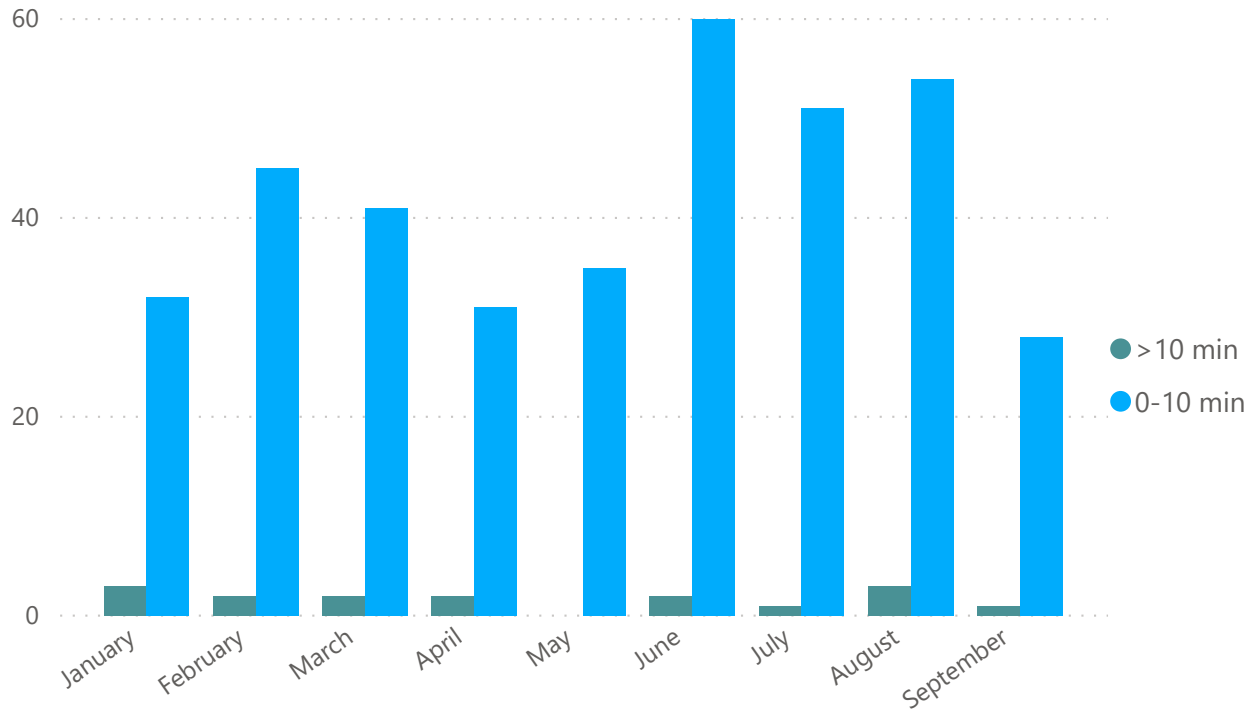

Maine Turnpike Public Notification Time