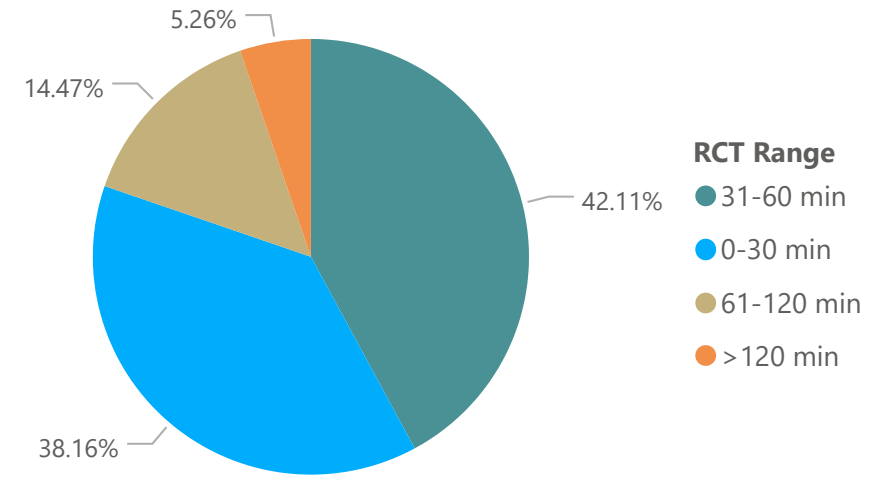

Maine Turnpike Roadway Clearance Times