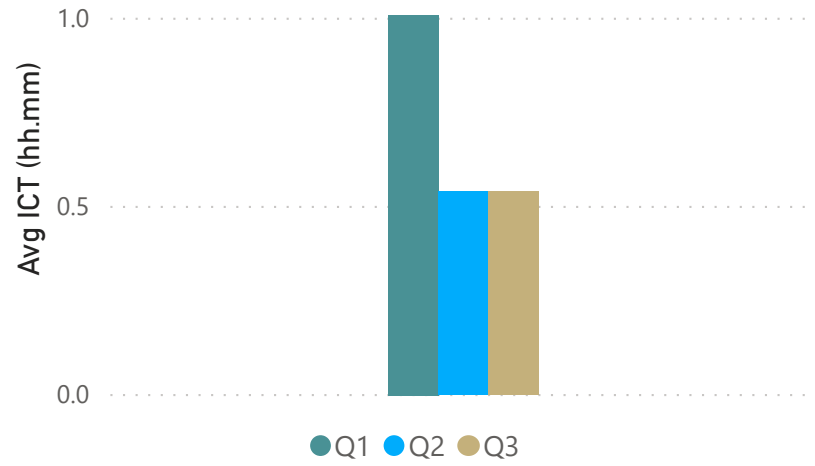

Maine Turnpike Roadway Clearance Time

Maine Turnpike Roadway Clearance Times

New Hampshire Roadway Clearance Times

New Hampshire Roadway Clearance Times

ME Turnpike Average Incident Clearance Time

NH Average Incident Clearance Time