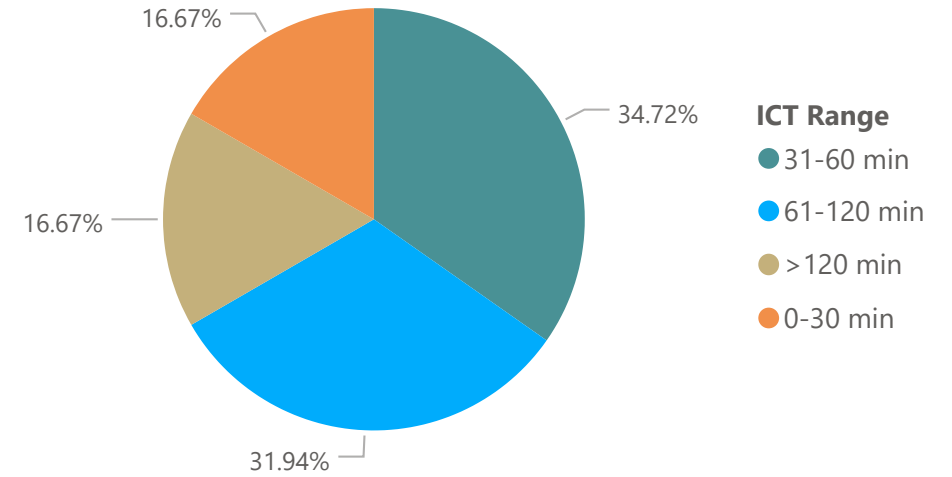

Maine Turnpike Roadway Clearance Time

Maine Turnpike Roadway Clearance Times

New Hampshire Roadway Clearance Times

New Hampshire Roadway Clearance Times

ME Turnpike Average Incident Clearance Time

NH Average Incident Clearance Time