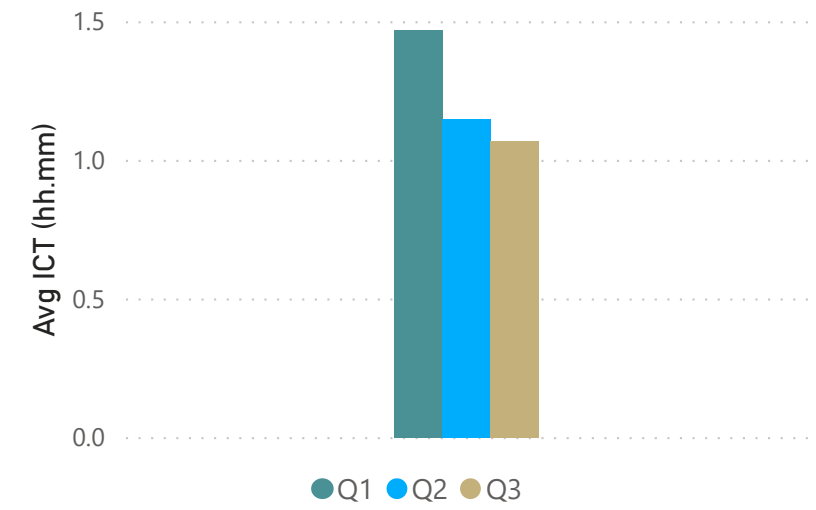

Maine Turnpike Roadway Clearance Time

Maine Turnpike Roadway Clearance Times

New Hampshire Roadway Clearance Times

New Hampshire Roadway Clearance Times

ME Turnpike Average Incident Clearance Time

NH Average Incident Clearance Time