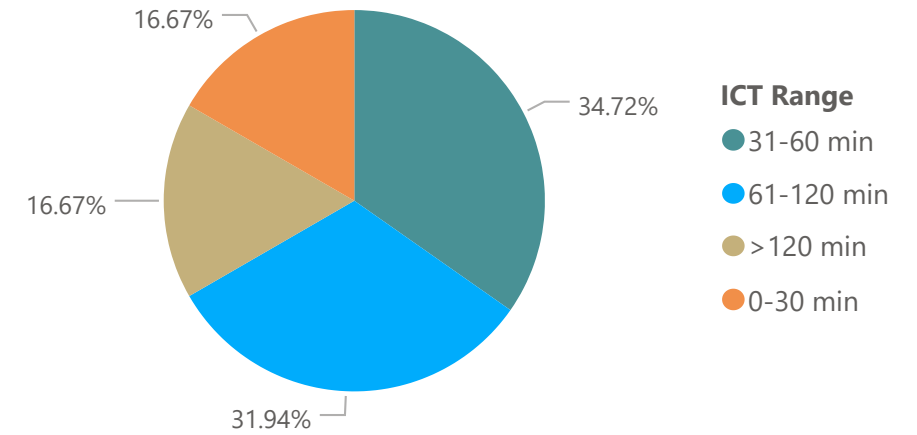

Performance Measure Report
Maine-New Hampshire
 Quarter 3
 2019

Maine Turnpike Incident Clearance Times

Maine Turnpike Incident Clearance Times

New Hampshire Incident Clearance Times

New Hampshire Incident Clearance Times