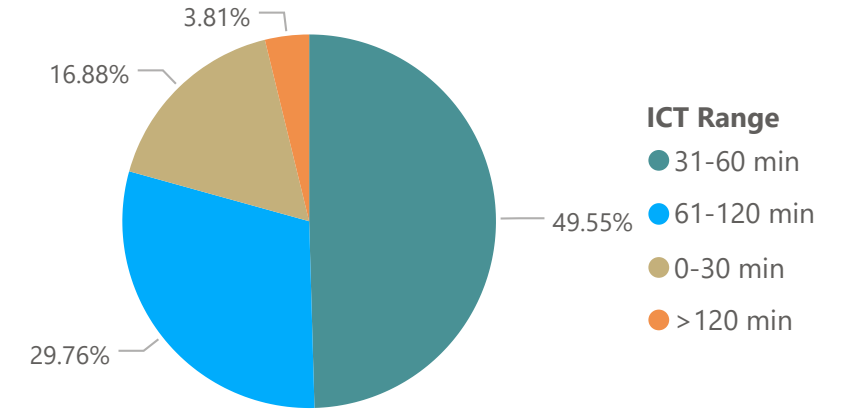

Performance Measure Report
Maine-New Hampshire
 Quarter 3
 2019

Maine Turnpike Incident Clearance Times

Maine Turnpike Incident Clearance Times

New Hampshire Incident Clearance Times

New Hampshire Incident Clearance Times