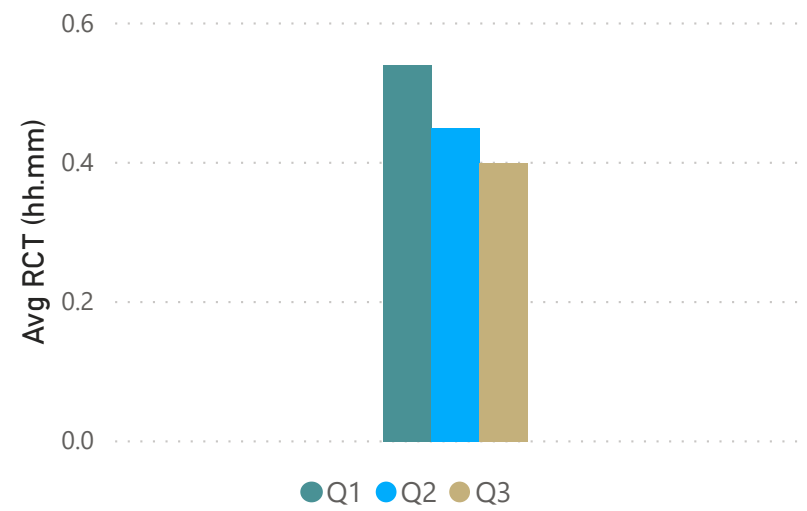

Maine Turnpike Public Notification Time

ME Turnpike Average Roadway Clearance Time