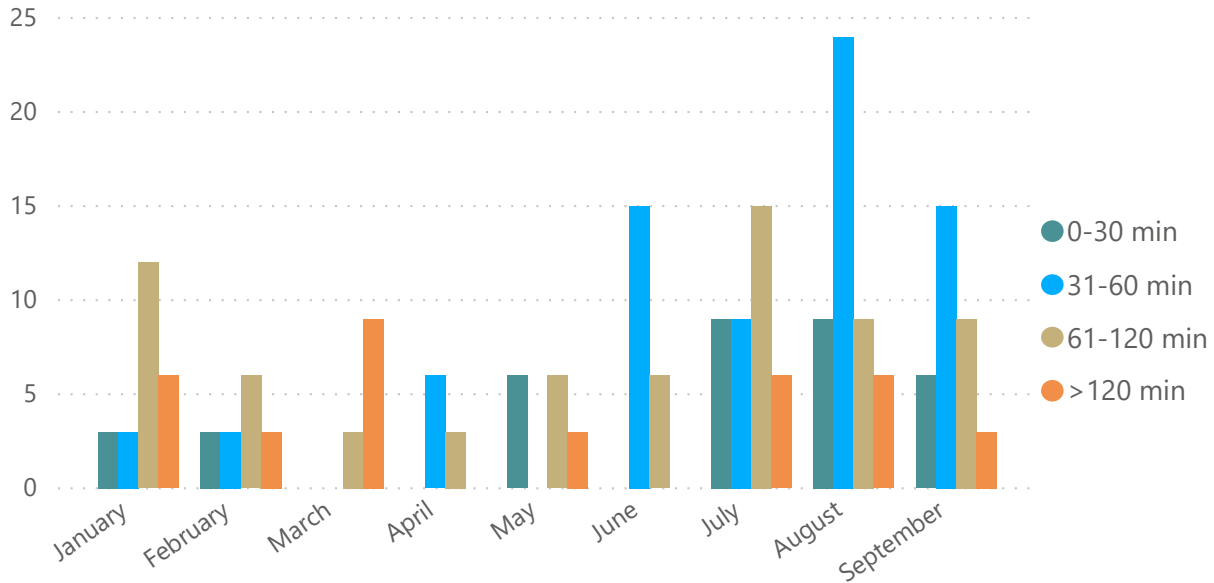

Performance Measure Report
Maine-New Hampshire
 Quarter 3
 2019

Maine Turnpike Incident Clearance Times

Maine Turnpike Incident Clearance Times

New Hampshire Incident Clearance Times

New Hampshire Incident Clearance Times

Maine Turnpike Roadway Clearance Time

Maine Turnpike Roadway Clearance Times

New Hampshire Roadway Clearance Times

New Hampshire Roadway Clearance Times

ME Turnpike Average Incident Clearance Time

NH Average Incident Clearance Time