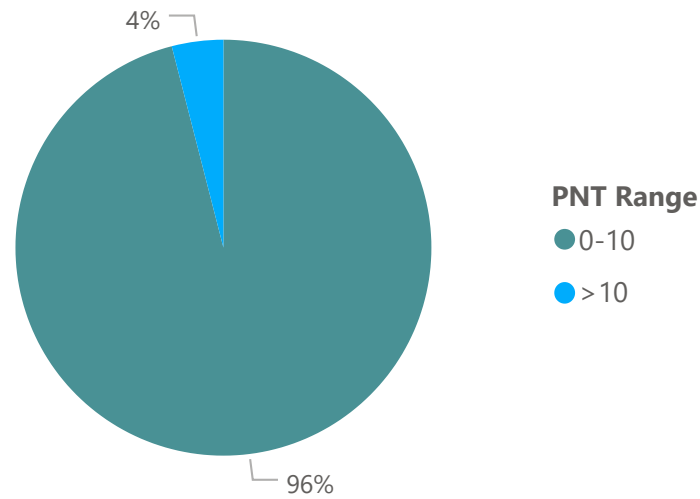

ME Turnpike Average Roadway Clearance Time

NH Average Roadway Clearance Time

Maine Turnpike Public Notification Time

New Hampshire Message Board Response Time

Maine Turnpike Public Notification Time

New Hampshire Message Board Response Time