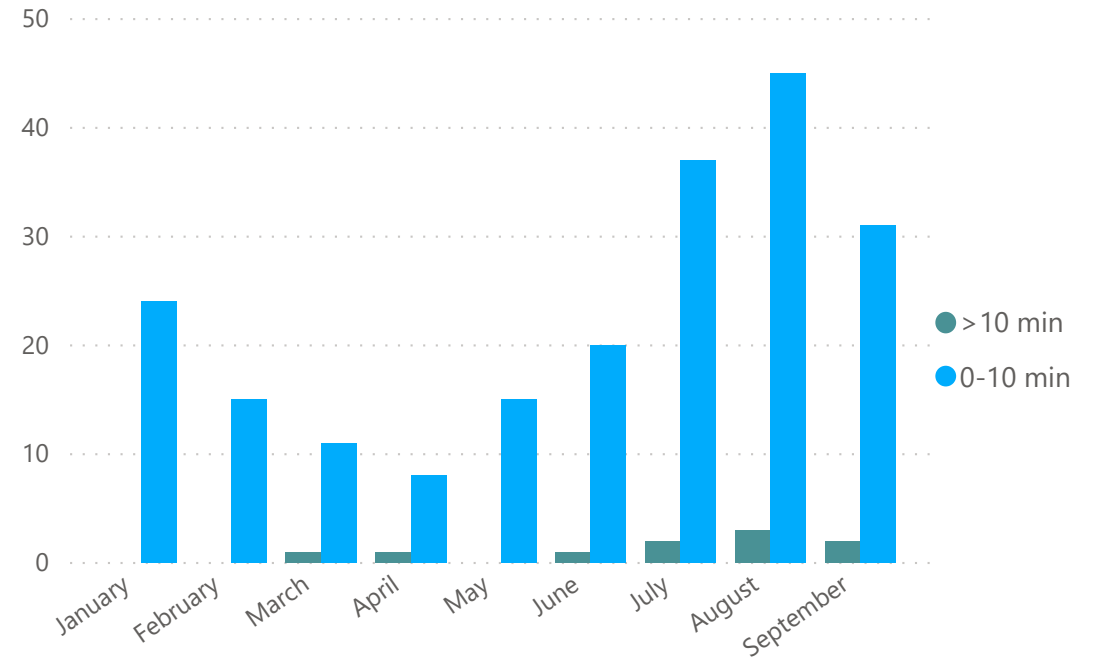

ME Turnpike Average Roadway Clearance Time

NH Average Roadway Clearance Time

Maine Turnpike Public Notification Time

New Hampshire Message Board Response Time

Maine Turnpike Public Notification Time

New Hampshire Message Board Response Time