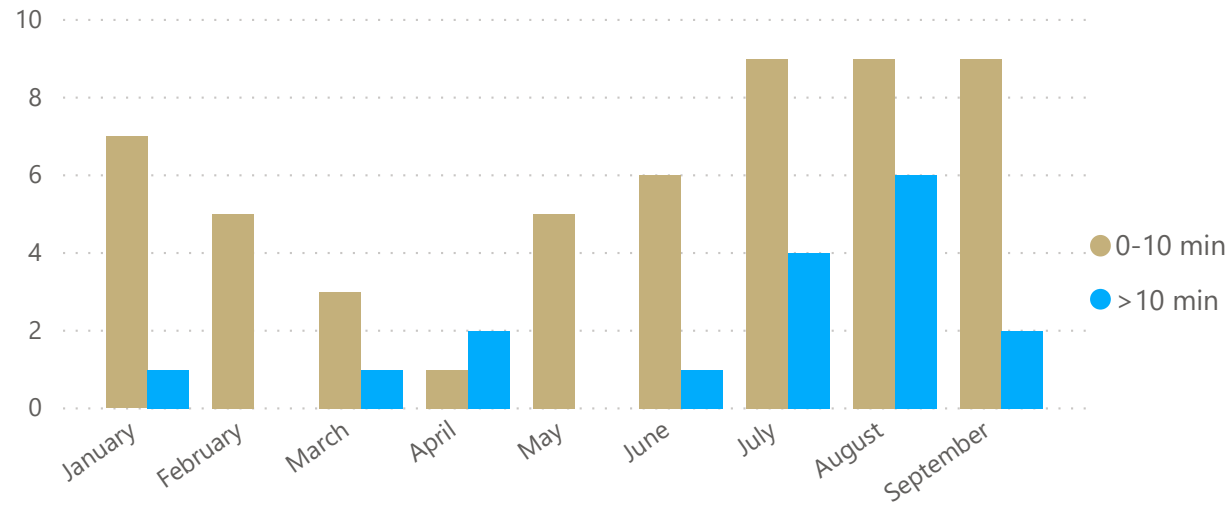

ME Turnpike Average Roadway Clearance Time

NH Average Roadway Clearance Time

Maine Turnpike Public Notification Time

New Hampshire Message Board Response Time

Maine Turnpike Public Notification Time

New Hampshire Message Board Response Time

New Hampshire ATMS Response Time

New Hampshire ATMS Response Time

New Hampshire Time to Public Notification via Twitter

New Hampshire Time to Public Notification via Twitter

Maine Turnpike Secondary Crashes