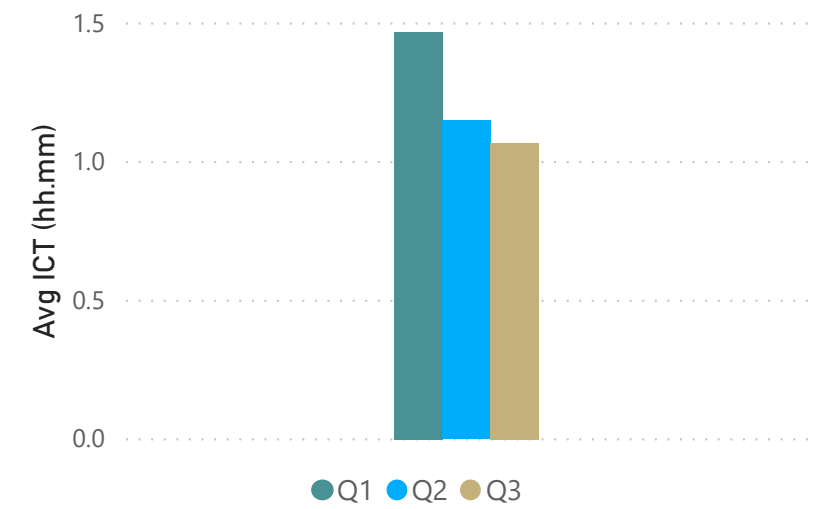

New Hampshire Message Board Response Time

NH Average Roadway Clearance Time