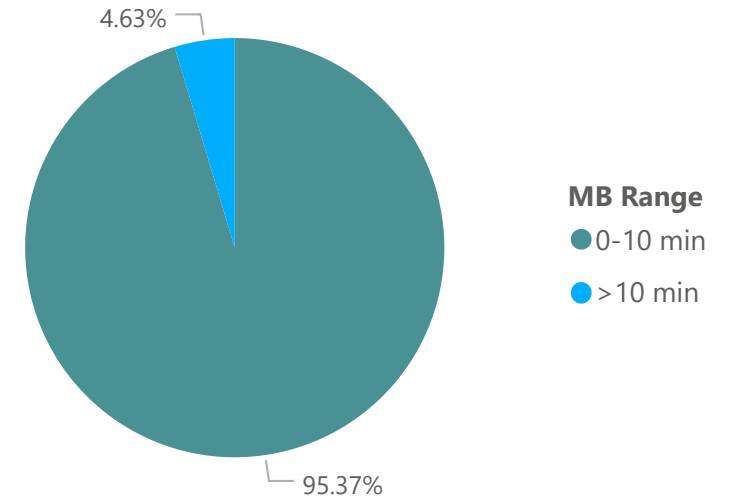

ME Turnpike Average Roadway Clearance Time

NH Average Roadway Clearance Time

Maine Turnpike Public Notification Time

New Hampshire Message Board Response Time

Maine Turnpike Public Notification Time

New Hampshire Message Board Response Time