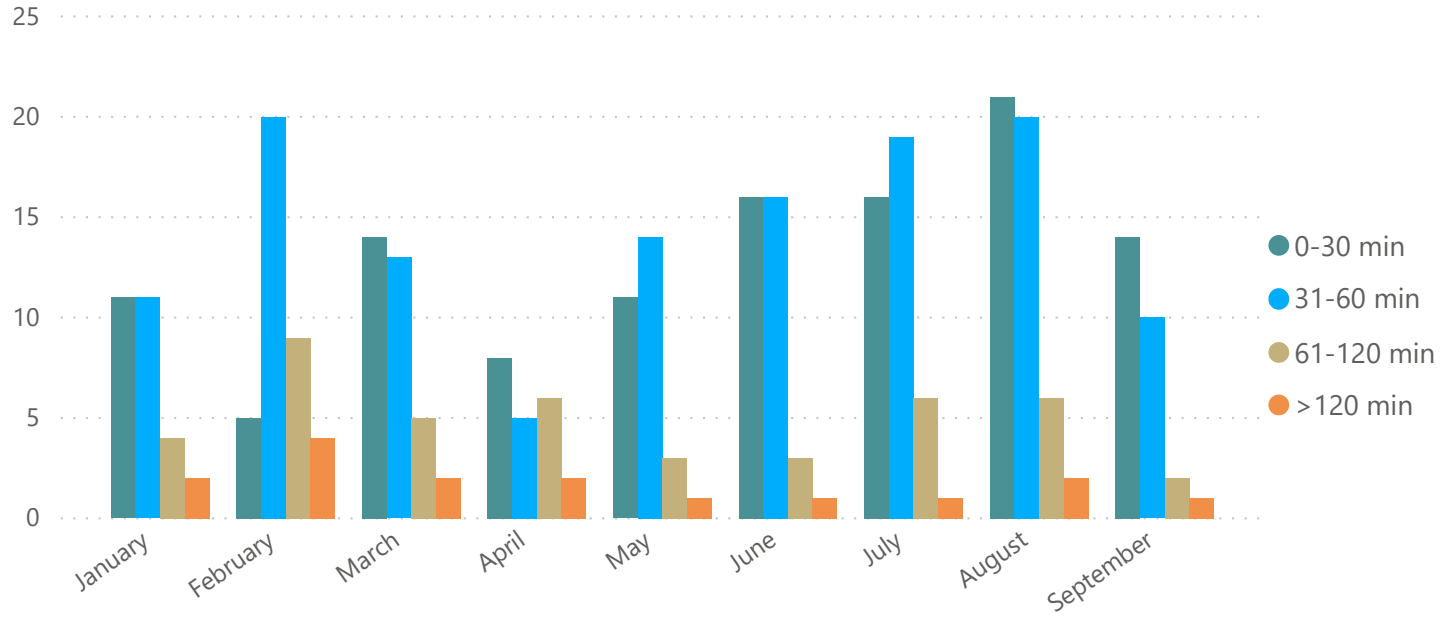

Performance Measure Report
Maine-New Hampshire
 Quarter 3
 2019

Maine Turnpike Incident Clearance Times

Maine Turnpike Incident Clearance Times

New Hampshire Incident Clearance Times

New Hampshire Incident Clearance Times

Maine Turnpike Roadway Clearance Time

Maine Turnpike Roadway Clearance Times

New Hampshire Roadway Clearance Times

New Hampshire Roadway Clearance Times

ME Turnpike Average Incident Clearance Time

NH Average Incident Clearance Time