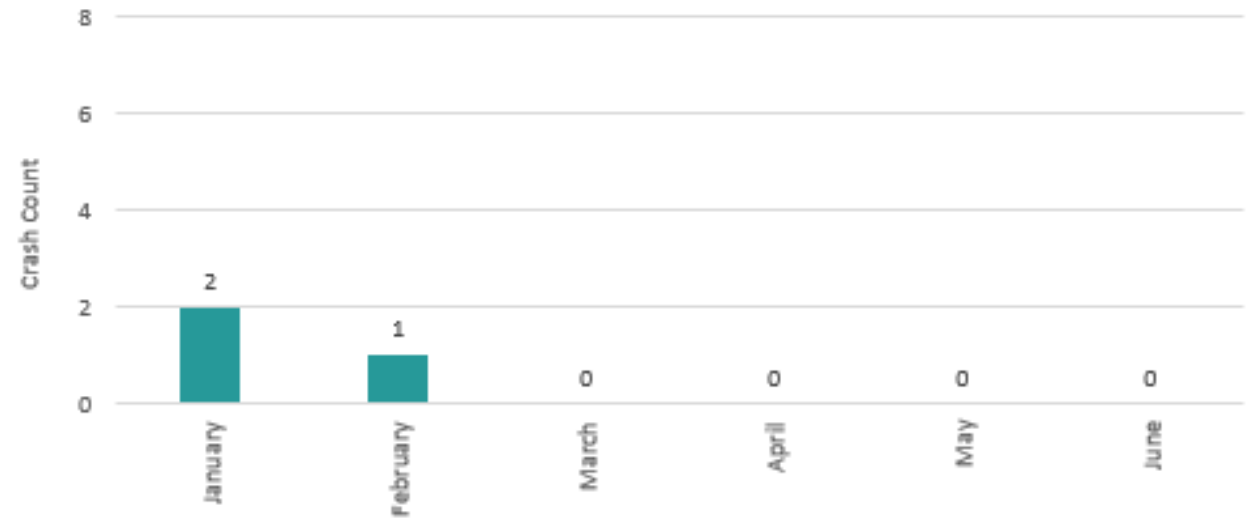

New Hampshire ATMS Response Time  
Jan 2019 - Jun 2019

New Hampshire ATMS Response Time  
Jan 2019 - Jun 2019

Maine Turnpike Secondary Crashes  
Jan 2019 - Jun 2019

New Hampshire Secondary Crashes  
Jan 2019 - Jun 2019