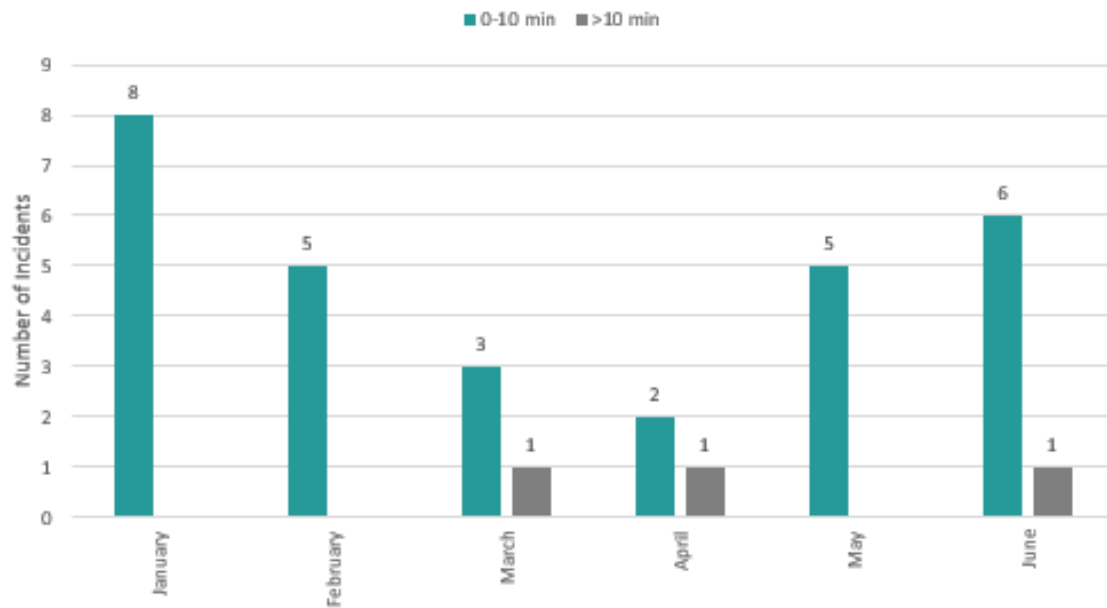

New Hampshire  
Avg. Roadway Clearance Time  
Jan 2019 - Jun 2019

Maine Turnpike Public Notification Time  
Jan 2019 - Jun 2019

Maine Turnpike  
Public Notification Time  
Jan 2019 - Jun 2019

New Hampshire Message Board Response Time  
Jan 2019 - Jun 2019