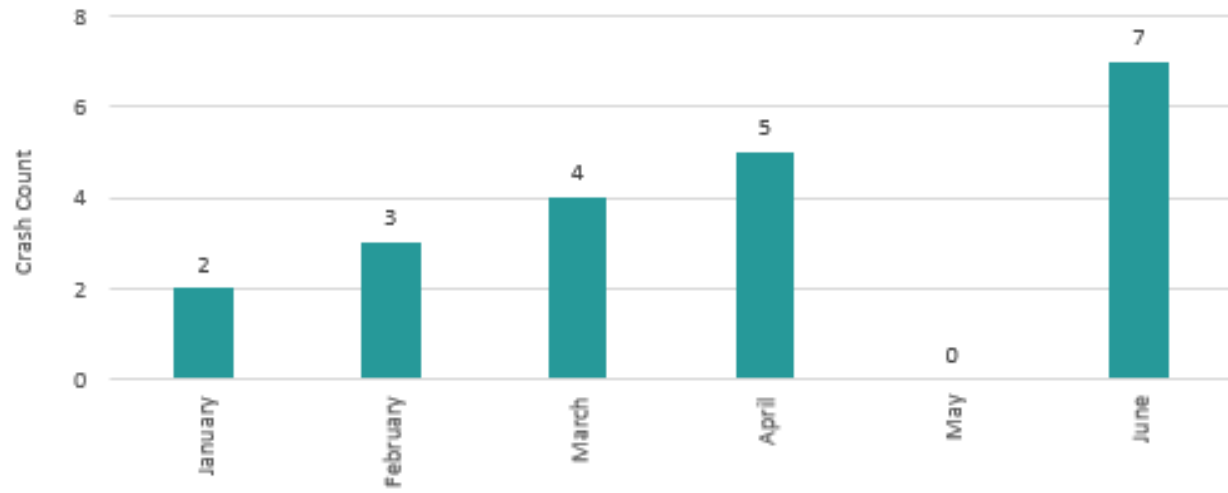

New Hampshire  
Message Board Response Time  
Jan 2019 - Jun 2019

New Hampshire Time to Public Notification via Twitter  
January-June 2019

New Hampshire Time to Public Notification via  
Twitter  
January-June 2019

New Hampshire ATMS Response Time  
Jan 2019 - Jun 2019

New Hampshire ATMS Response Time  
Jan 2019 - Jun 2019

Maine Turnpike Secondary Crashes  
Jan 2019 - Jun 2019

New Hampshire Secondary Crashes  
Jan 2019 - Jun 2019