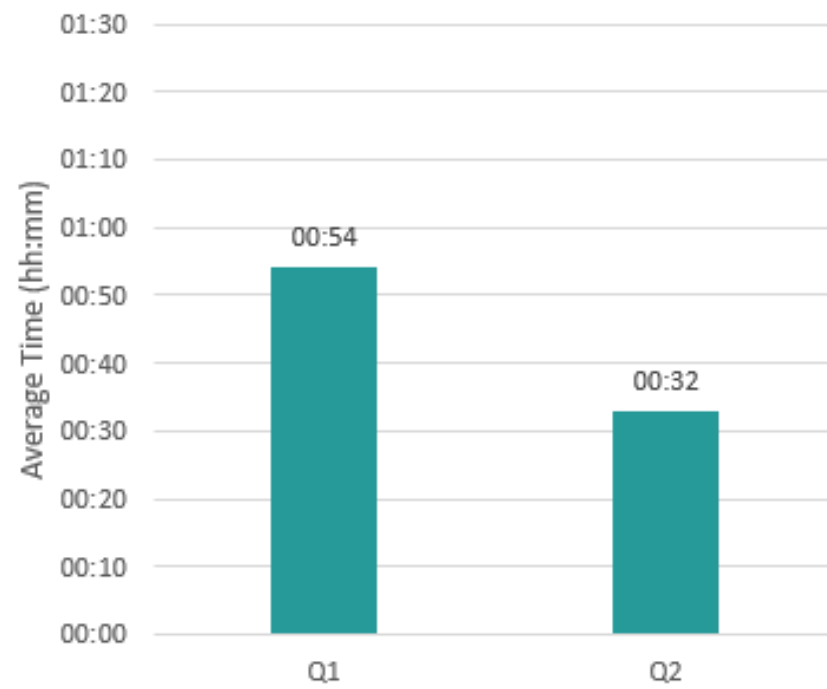

New Hampshire Roadway Clearance Time  
Jan 2019 - Jun 2019

Maine Turnpike  
Avg. Incident Clearance Time  
Jan 2019 - Jun 2019

New Hampshire  
Avg. Incident Clearance Time  
Jan 2019 - Jun 2019

Maine Turnpike  
Avg. Roadway Clearance Time  
Jan 2019 - Jun 2019