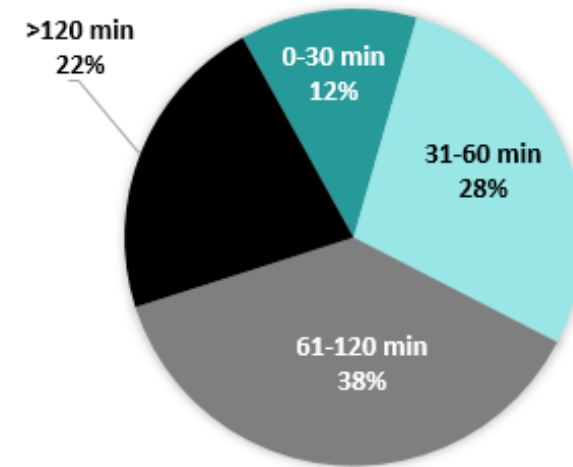

New Hampshire
Avg. Incident Clearance Time
Jan 2019 - Jun 2019

New Hampshire Roadway Clearance Time
Jan 2019 - Jun 2019