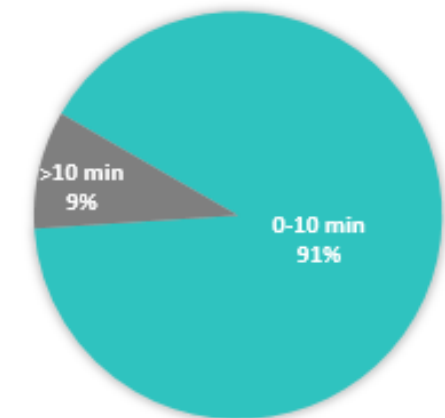

New Hampshire Time to Public Notification via
Twitter
January-June 2019