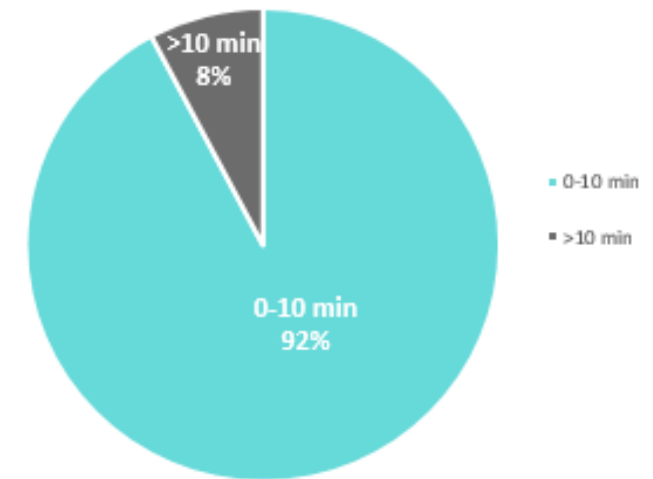

New Hampshire Secondary Crashes
Jan 2019 - Jun 2019

New Hampshire ATMS Response Time
Jan 2019 - Jun 2019