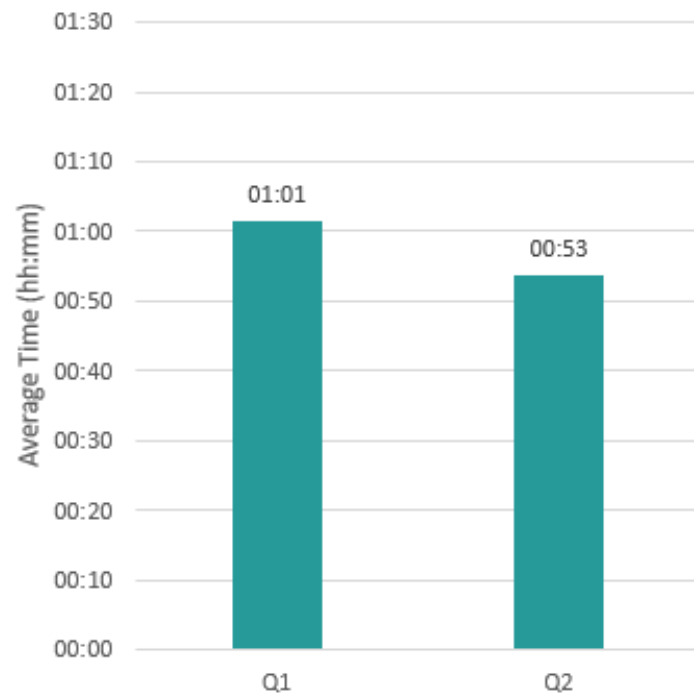

Maine Turnpike
Avg. Roadway Clearance Time
Jan 2019 - Jun 2019