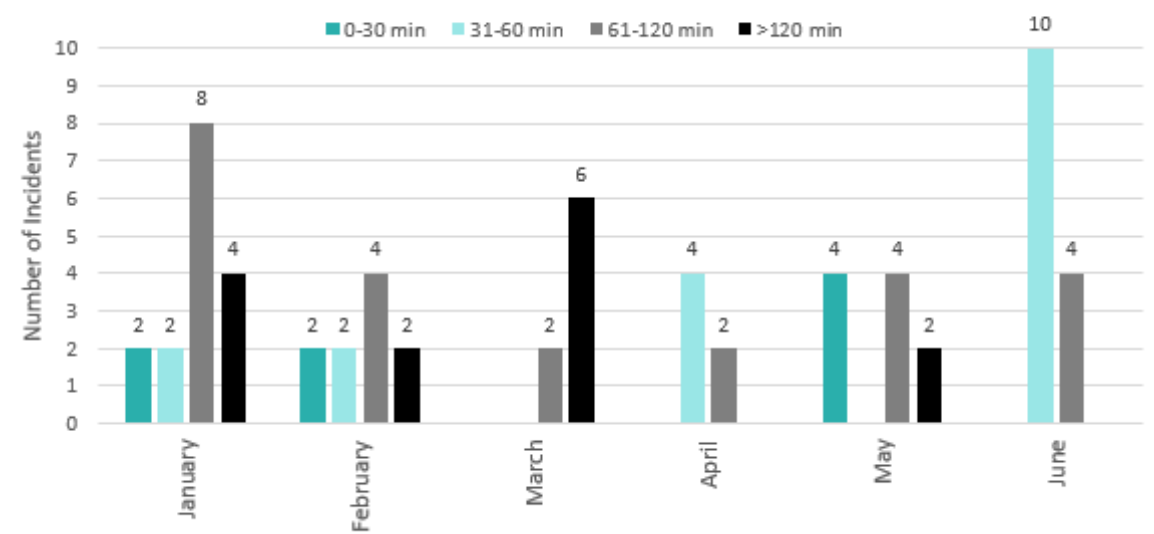

### Quarter 2

2019

Maine Turnpike Incident Clearance Time

Jan 2019 - Jun 2019

New Hampshire Incident Clearance Time

Jan 2019 - Jun 2019

Maine Turnpike Incident Clearance Time

Jan 2019 - Jun 2019

New Hampshire Incident Clearance Time

Jan 2019 - Jun 2019

Maine Turnpike Roadway Clearance Time  
Jan 2019 - Jun 2019

Maine Turnpike Roadway Clearance Time  
Jan 2019 - Jun 2019

New Hampshire Roadway Clearance Time  
Jan 2019 - Jun 2019