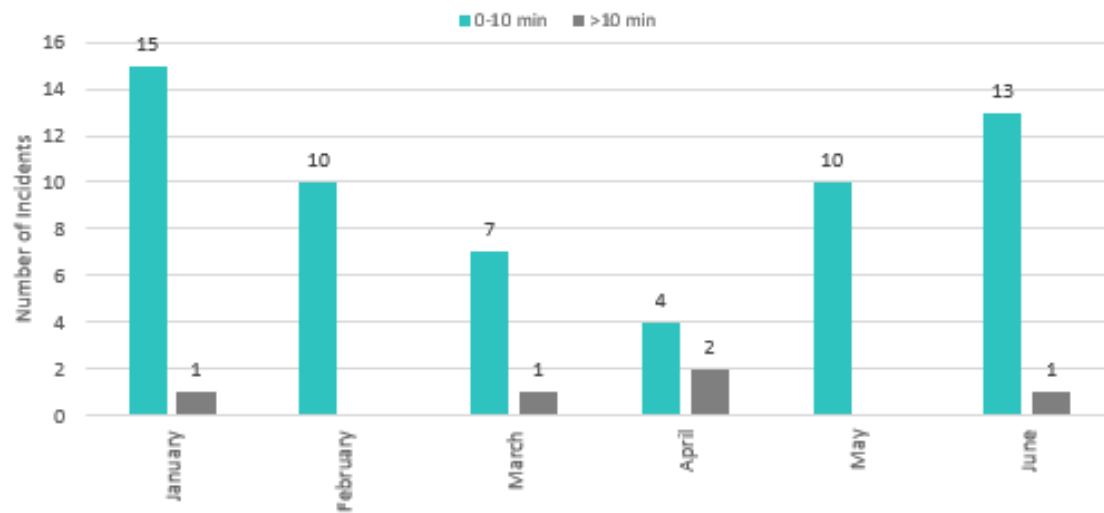

Maine Turnpike Secondary Crashes
Jan 2019 - Jun 2019

New Hampshire ATMS Response Time
Jan 2019 - Jun 2019