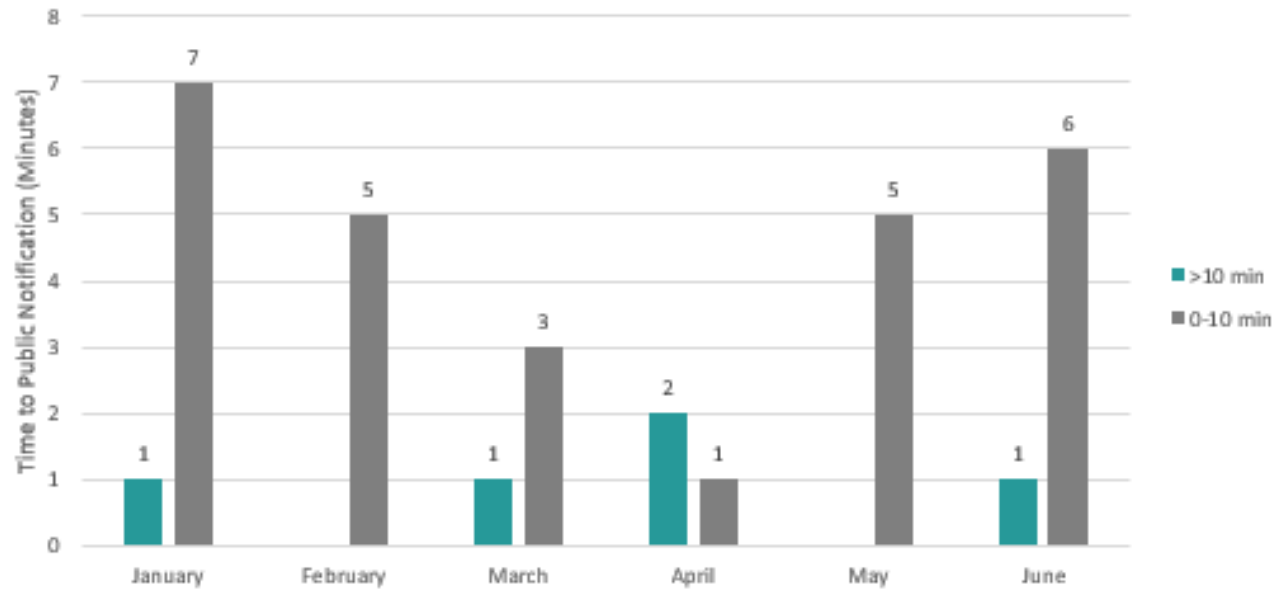

New Hampshire Roadway Clearance Time  
Jan 2019 - Jun 2019

Maine Turnpike  
Avg. Incident Clearance Time  
Jan 2019 - Jun 2019

New Hampshire  
Avg. Incident Clearance Time  
Jan 2019 - Jun 2019

Maine Turnpike  
Avg. Roadway Clearance Time  
Jan 2019 - Jun 2019

New Hampshire  
Avg. Roadway Clearance Time  
Jan 2019 - Jun 2019

Maine Turnpike Public Notification Time  
Jan 2019 - Jun 2019

Maine Turnpike  
Public Notification Time  
Jan 2019 - Jun 2019

New Hampshire Message Board Response Time  
Jan 2019 - Jun 2019

New Hampshire  
Message Board Response Time  
Jan 2019 - Jun 2019

New Hampshire Time to Public Notification via Twitter  
January-June 2019

New Hampshire Time to Public Notification via  
Twitter  
January-June 2019