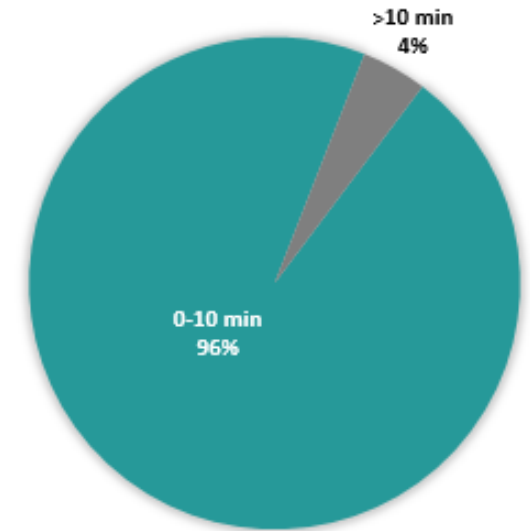

New Hampshire
Message Board Response Time
Jan 2019 - Jun 2019