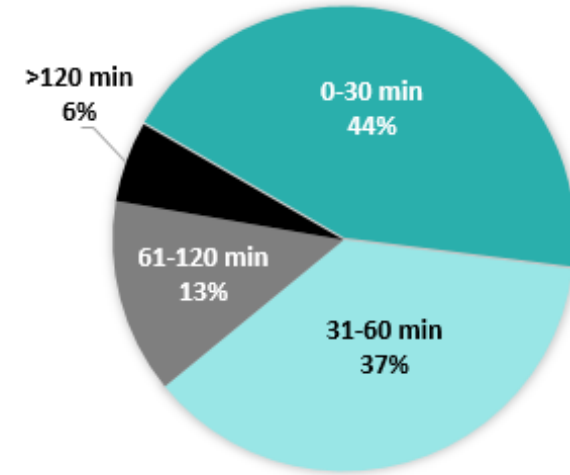

New Hampshire Incident Clearance Time

Jan 2019 - Jun 2019

Maine Turnpike Roadway Clearance Time  
Jan 2019 - Jun 2019

Maine Turnpike Roadway Clearance Time  
Jan 2019 - Jun 2019

New Hampshire Roadway Clearance Time  
Jan 2019 - Jun 2019