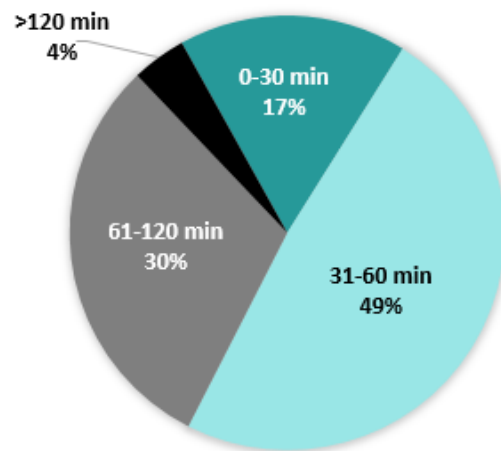

## Maine-New Hampshire

### Quarter 2

2019

Maine Turnpike Incident Clearance Time

Jan 2019 - Jun 2019

New Hampshire Incident Clearance Time

Jan 2019 - Jun 2019

Maine Turnpike Incident Clearance Time

Jan 2019 - Jun 2019