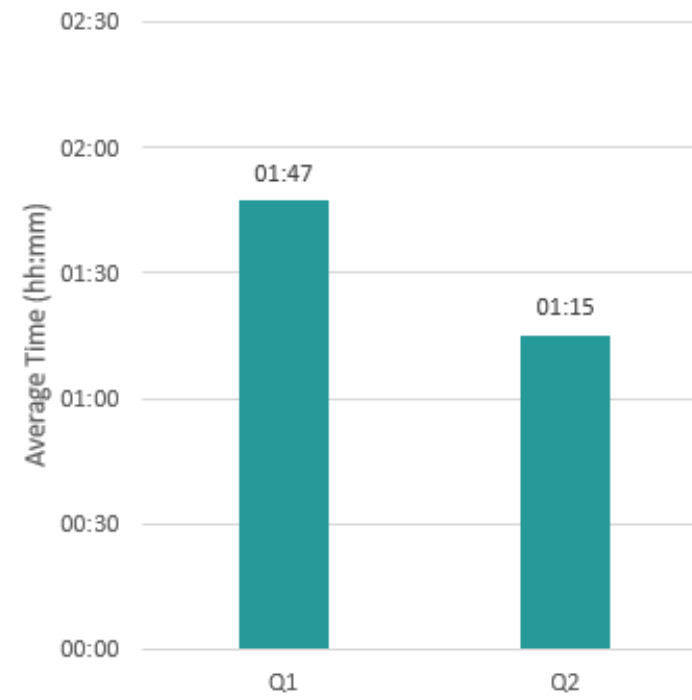

New Hampshire
Avg. Roadway Clearance Time
Jan 2019 - Jun 2019