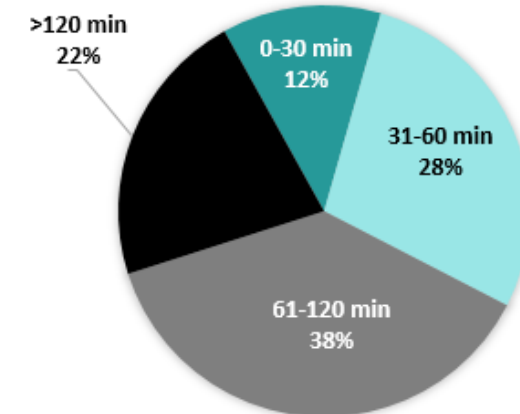

New Hampshire Incident Clearance Time

Maine Turnpike Roadway Clearance Time
Jan 2019 - Jun 2019

Jan 2019 - Jun 2019