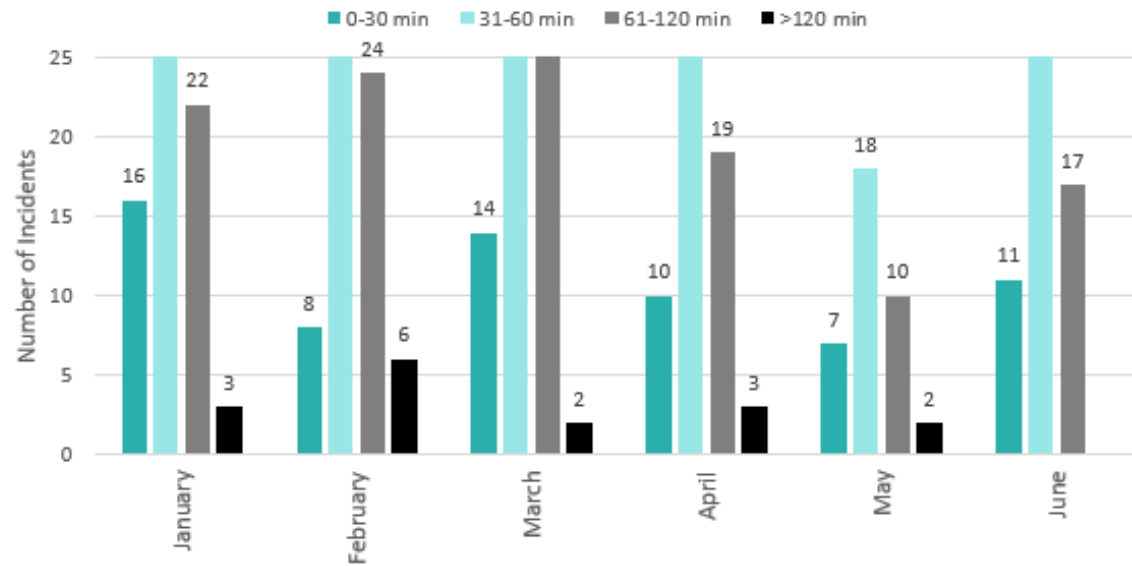

## Maine-New Hampshire

### Quarter 2

2019

Maine Turnpike Incident Clearance Time

Jan 2019 - Jun 2019

New Hampshire Incident Clearance Time

Jan 2019 - Jun 2019

Maine Turnpike Incident Clearance Time

Jan 2019 - Jun 2019