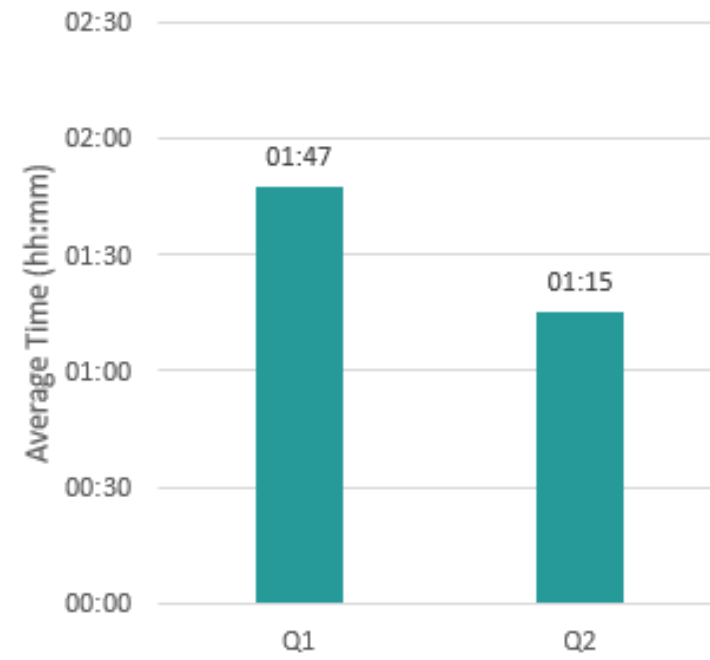

Maine Turnpike
Public Notification Time
Jan 2019 - Jun 2019