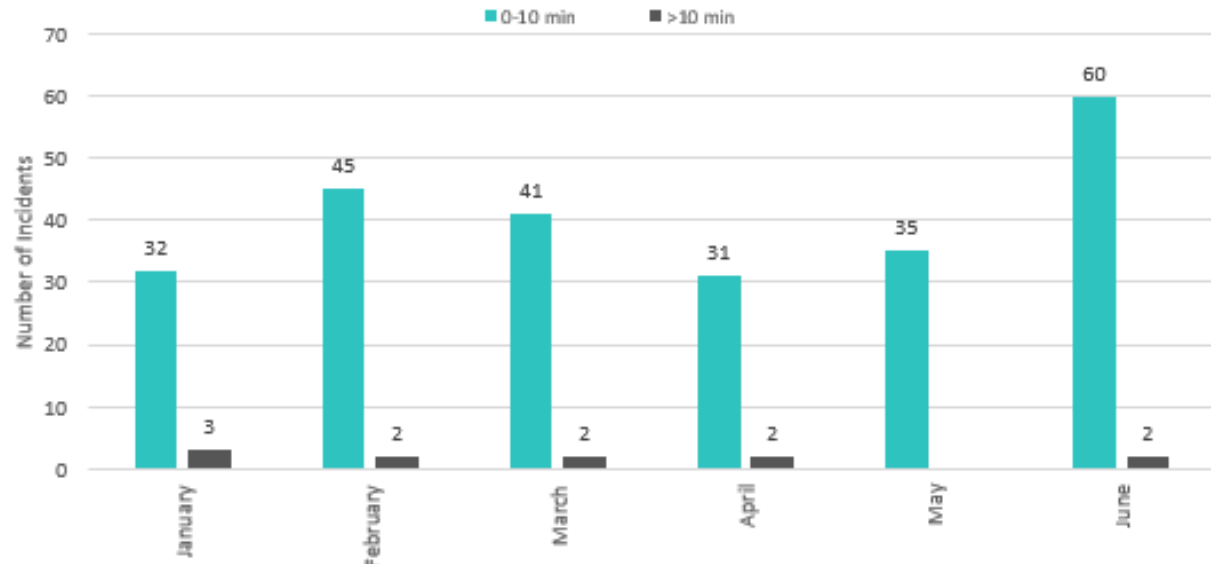

New Hampshire Message Board Response Time
Jan 2019 - Jun 2019