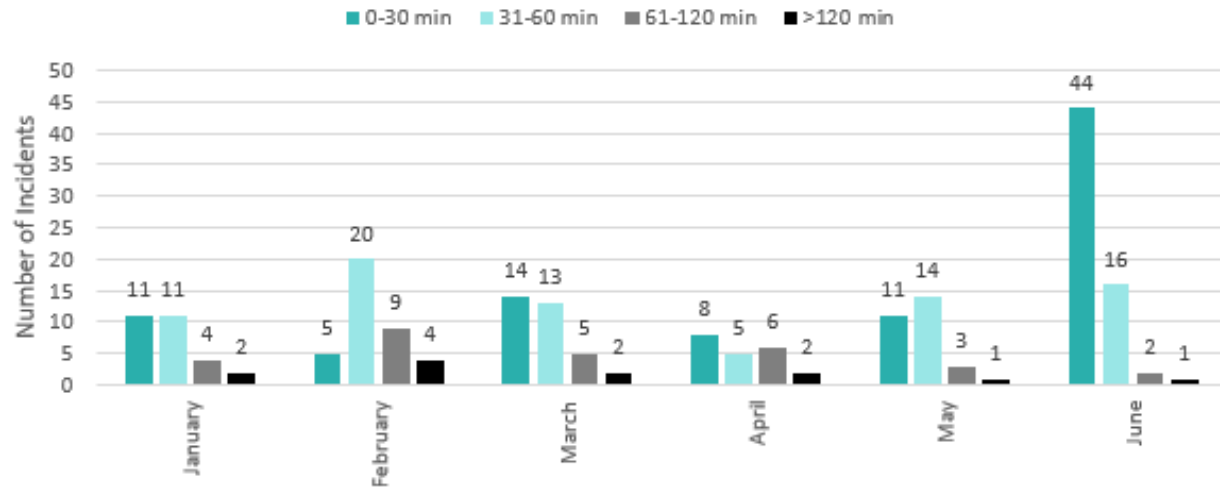

### Quarter 2

2019

Maine Turnpike Incident Clearance Time

Jan 2019 - Jun 2019

New Hampshire Incident Clearance Time

Jan 2019 - Jun 2019

Maine Turnpike Incident Clearance Time

Jan 2019 - Jun 2019

New Hampshire Incident Clearance Time

Jan 2019 - Jun 2019

Maine Turnpike Roadway Clearance Time  
Jan 2019 - Jun 2019

Maine Turnpike Roadway Clearance Time  
Jan 2019 - Jun 2019

New Hampshire Roadway Clearance Time  
Jan 2019 - Jun 2019