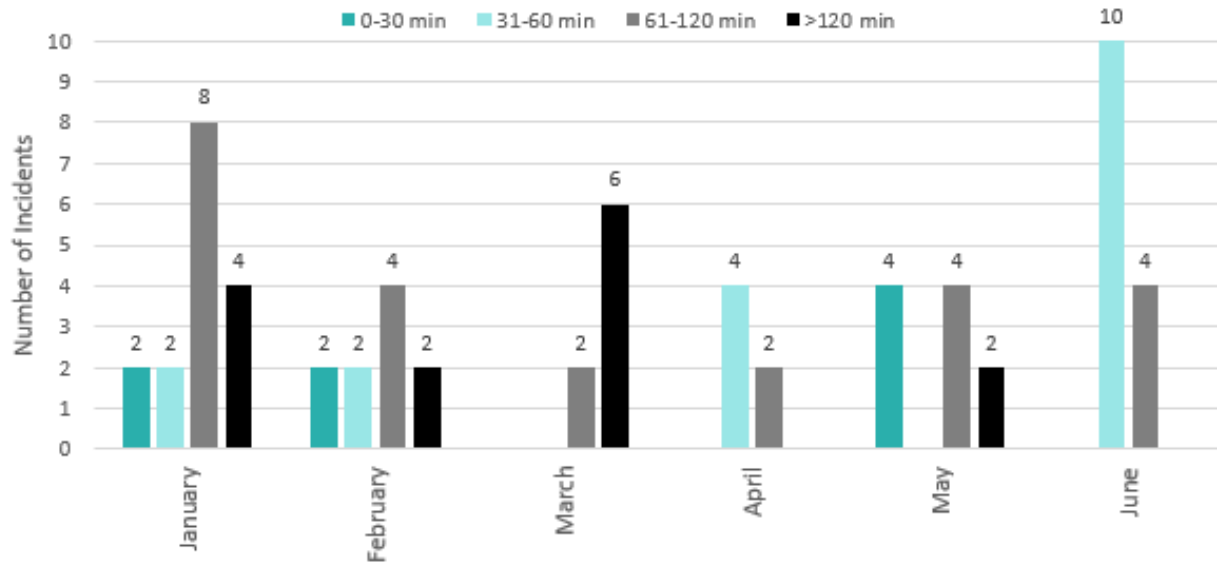

New Hampshire Incident Clearance Time

Jan 2019 - Jun 2019

Maine Turnpike Roadway Clearance Time  
Jan 2019 - Jun 2019

Maine Turnpike Roadway Clearance Time  
Jan 2019 - Jun 2019

New Hampshire Roadway Clearance Time  
Jan 2019 - Jun 2019

New Hampshire Roadway Clearance Time  
Jan 2019 - Jun 2019

Maine Turnpike  
Avg. Incident Clearance Time  
Jan 2019 - Jun 2019

New Hampshire  
Avg. Incident Clearance Time  
Jan 2019 - Jun 2019

Maine Turnpike  
Avg. Roadway Clearance Time  
Jan 2019 - Jun 2019