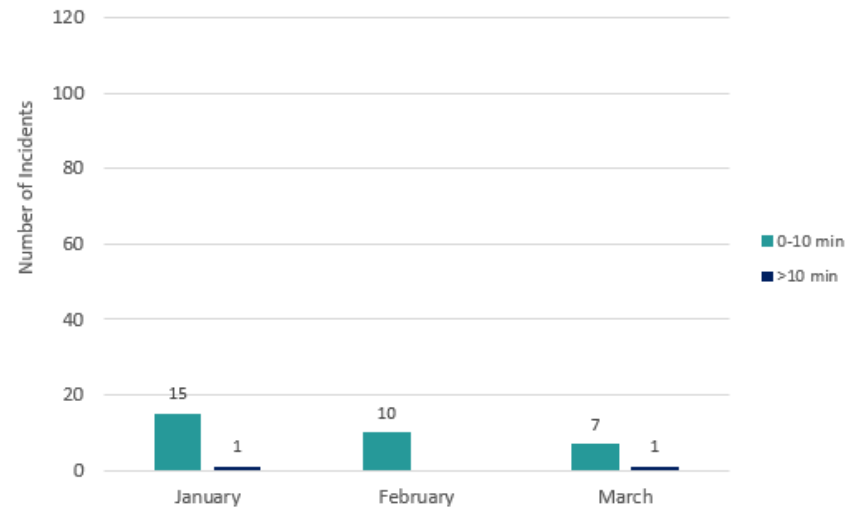

New Hampshire
ATMS Response Time
Jan 2019 - Mar 2019