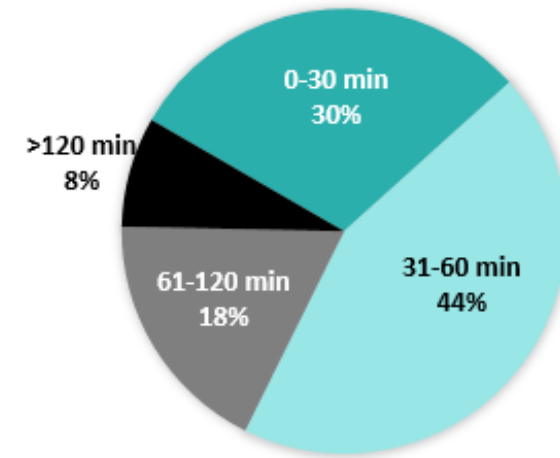

Maine Turnpike
Roadway Clearance Time
Jan 2019 - Mar 2019