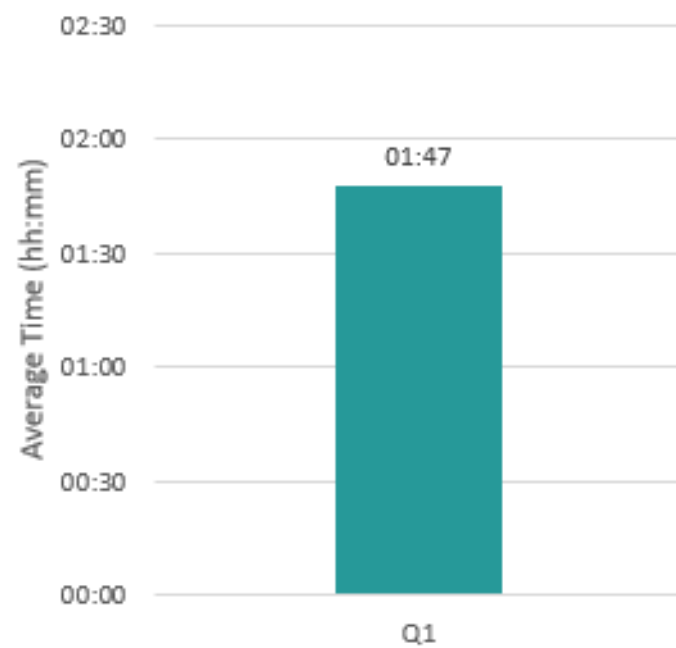

New Hampshire
Avg. Roadway Clearance Time
Jan 2019 - Mar 2019