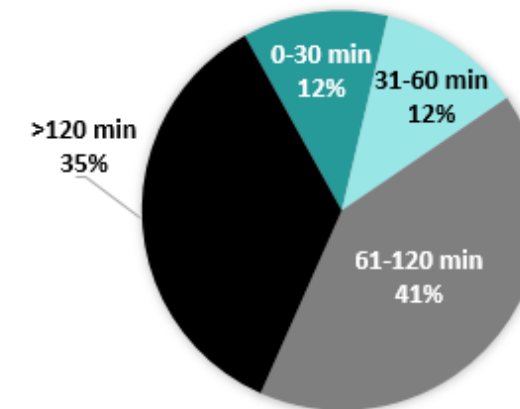

### 2019

Maine Turnpike Incident Clearance Time  
Jan 2019 - Mar 2019

Maine Turnpike Incident Clearance Time  
Jan 2019 - Mar 2019

New Hampshire Incident Clearance Time  
Jan 2019 - Mar 2019

New Hampshire Incident Clearance Time  
Jan 2019 - Mar 2019