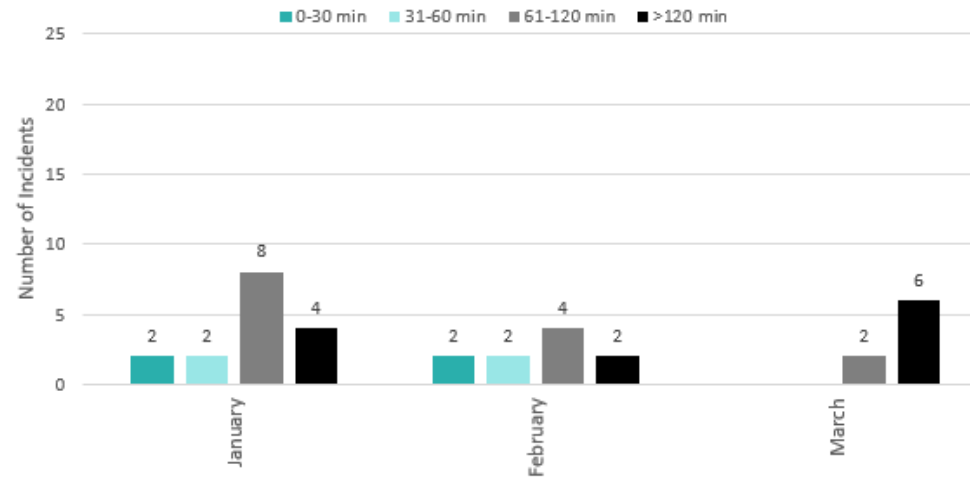

New Hampshire Roadway Clearance Time
Jan 2019 - Mar 2019