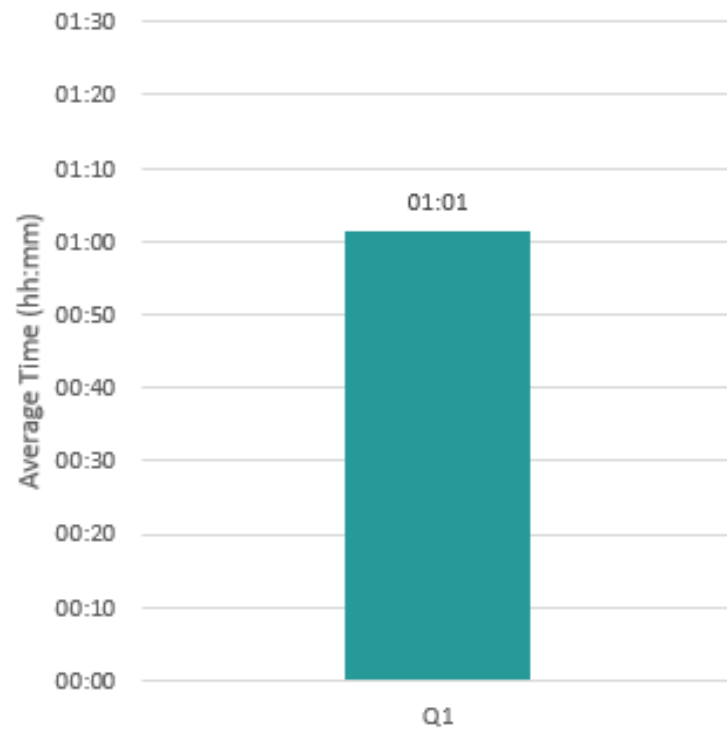

Maine Turnpike Roadway Clearance Time  
Jan 2019 - Mar 2019

Maine Turnpike  
Roadway Clearance Time  
Jan 2019 - Mar 2019

New Hampshire Roadway Clearance Time  
Jan 2019 - Mar 2019

Maine Turnpike  
Avg. Incident Clearance Time  
Jan 2019 - Mar 2019