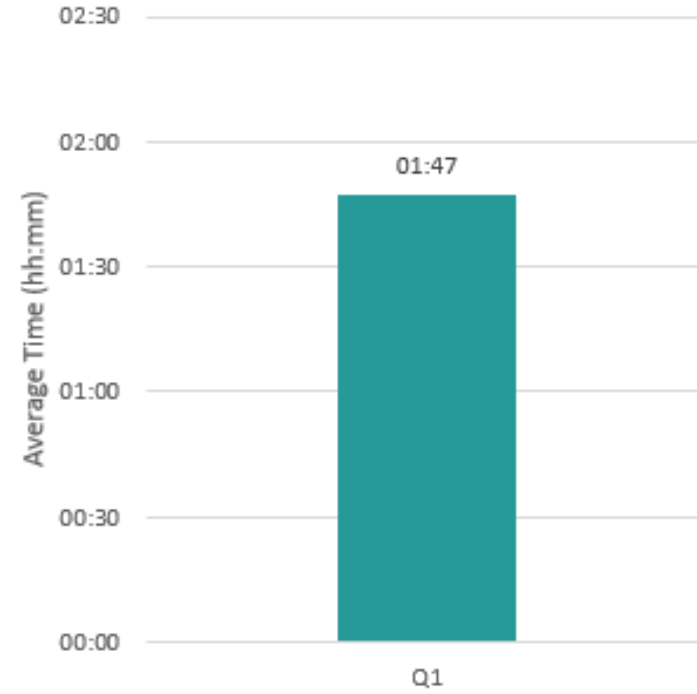

New Hampshire
Avg. Incident Clearance Time
Jan 2019 - Mar 2019