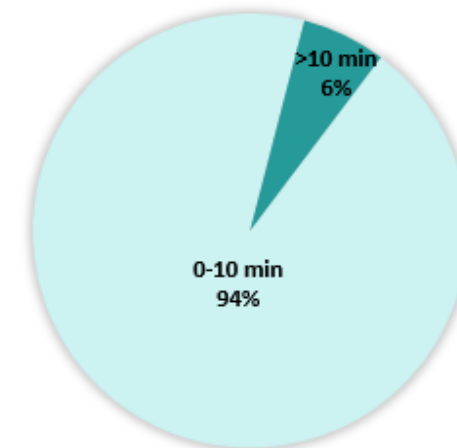

New Hampshire
ATMS Response Time
Jan 2019 - Mar 2019