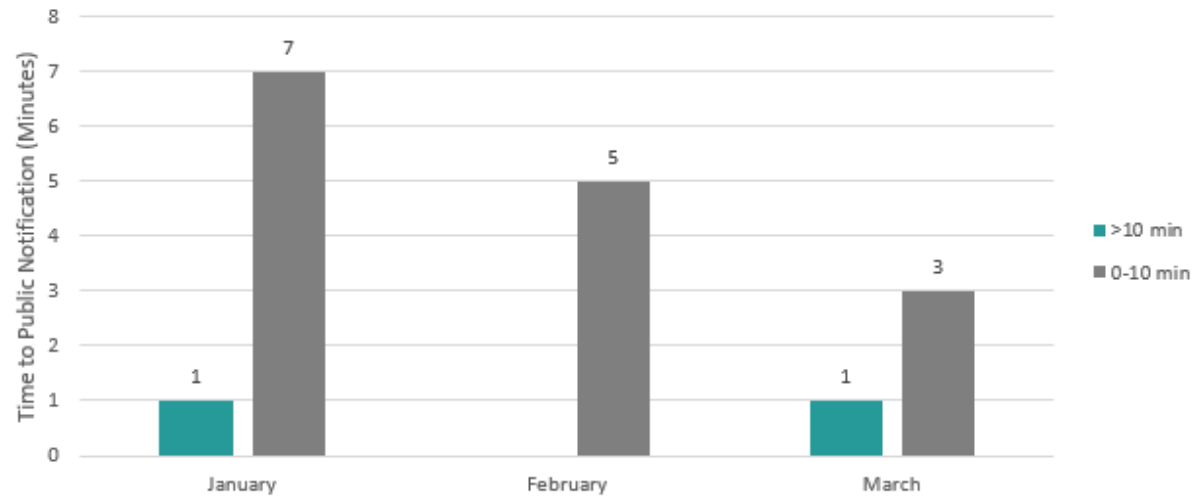

Maine Turnpike Public Notification Time  
Jan 2019 - Mar 2019

New Hampshire Message Board Response Time  
Jan 2019 - Mar 2019

New Hampshire Message Board Response Time  
Jan 2019 - Mar 2019

New Hampshire Time to Public Notification via Twitter  
January-March 2019