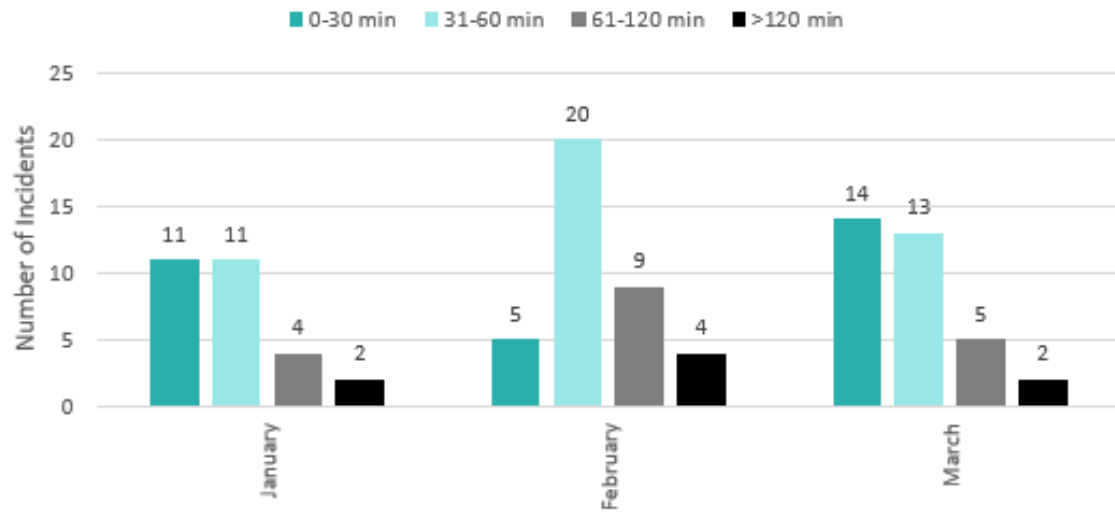

Maine Turnpike Roadway Clearance Time
Jan 2019 - Mar 2019