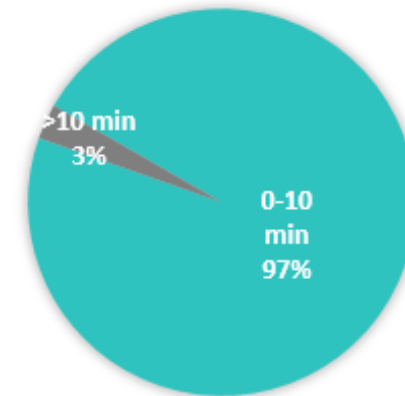

New Hampshire Message Board Response Time
Jan 2019 - Mar 2019