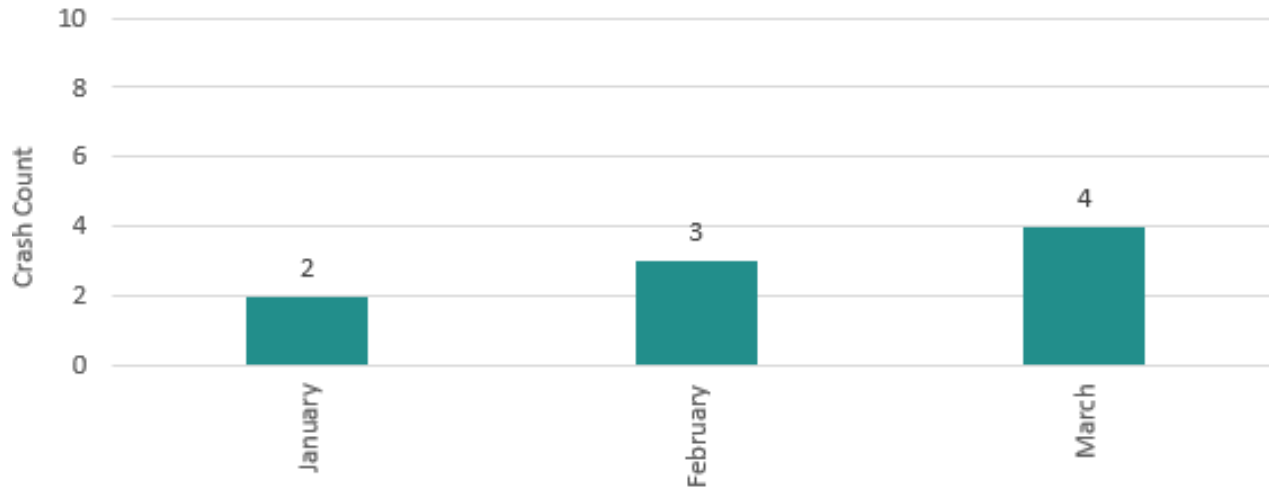

New Hampshire Time to Public Notification via Twitter  
January-March 2019

New Hampshire  
ATMS Response Time  
Jan 2019 - Mar 2019

New Hampshire  
ATMS Response Time  
Jan 2019 - Mar 2019

Maine Turnpike Secondary Crashes  
Jan 2019 - Mar 2019