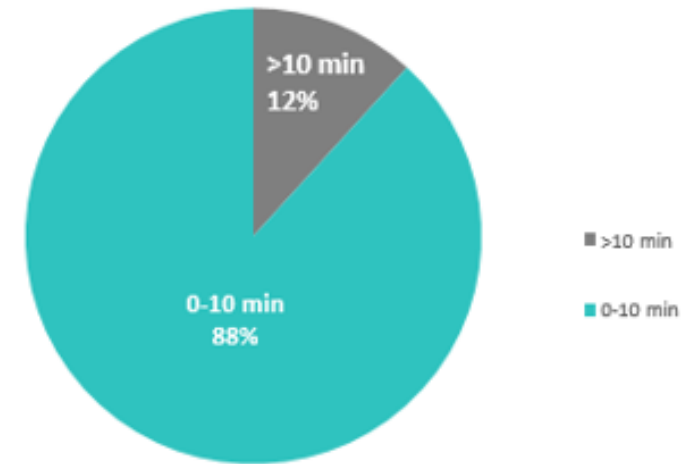

New Hampshire Time to Public Notification via Twitter
January-March 2019