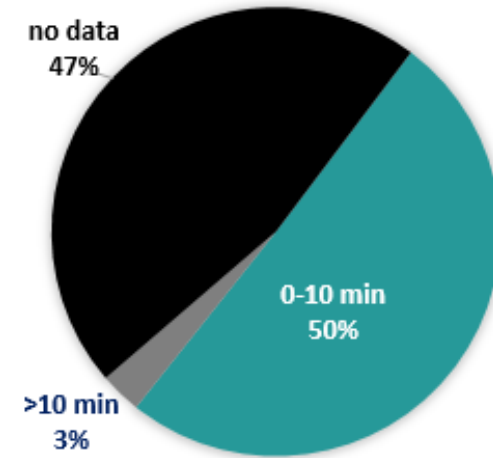

Maine Turnpike Public Notification Time
Jan 2019 - Mar 2019