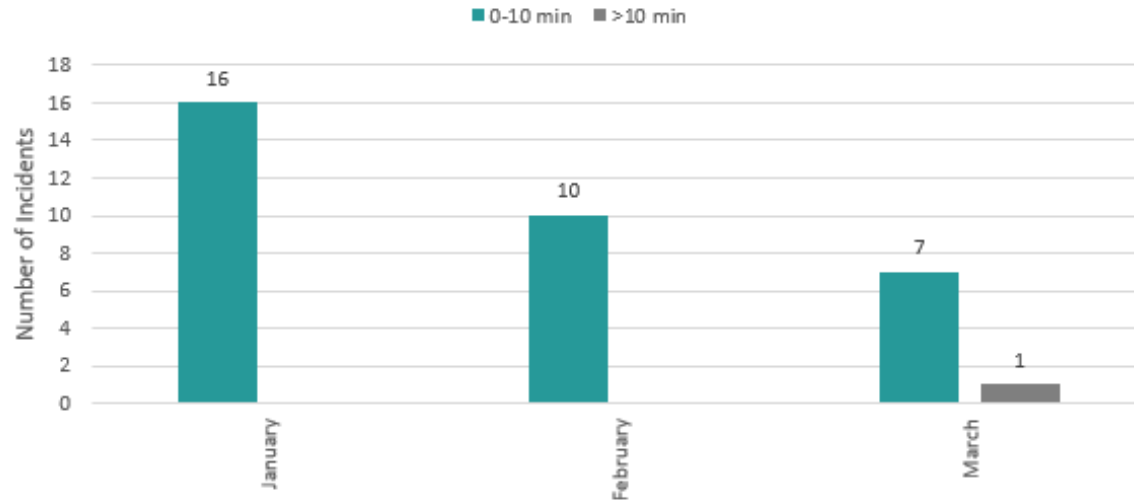

New Hampshire Message Board Response Time
Jan 2019 - Mar 2019