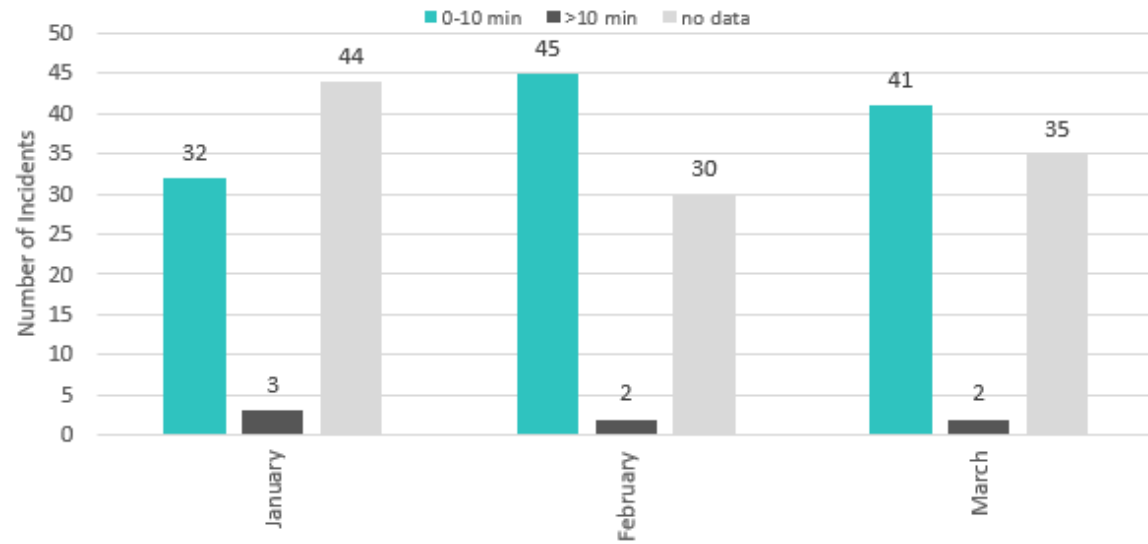

New Hampshire  
Avg. Incident Clearance Time  
Jan 2019 - Mar 2019

Maine Turnpike  
Avg. Roadway Clearance Time  
Jan 2019 - Mar 2019

New Hampshire  
Avg. Roadway Clearance Time  
Jan 2019 - Mar 2019

Maine Turnpike Public Notification Time  
Jan 2019 - Mar 2019