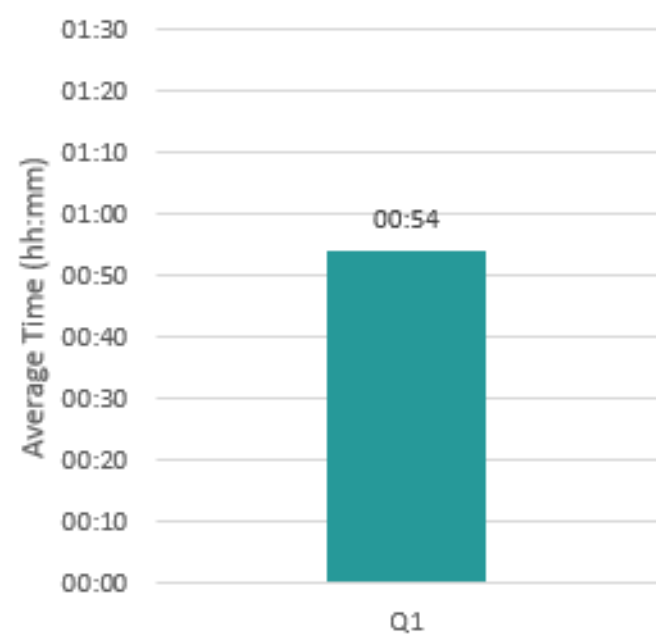

Maine Turnpike
Avg. Roadway Clearance Time
Jan 2019 - Mar 2019