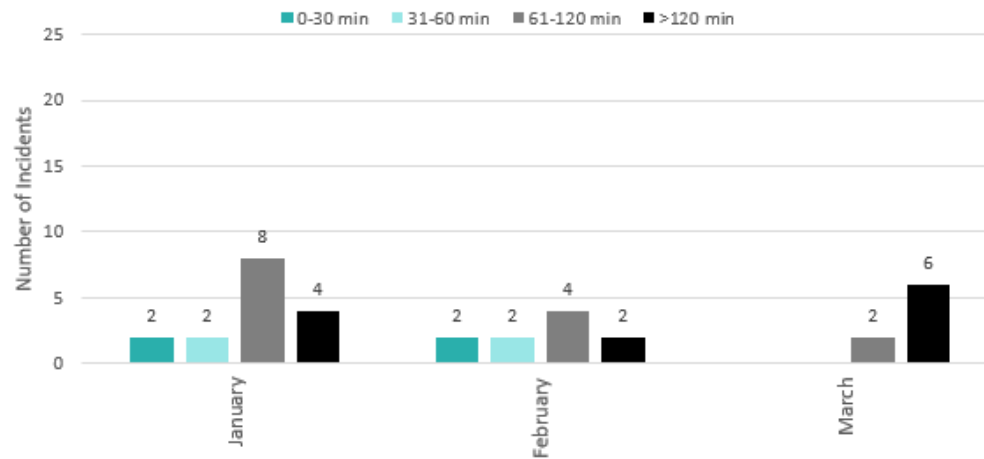

### Quarter 1

### 2019

Maine Turnpike Incident Clearance Time  
Jan 2019 - Mar 2019

Maine Turnpike Incident Clearance Time  
Jan 2019 - Mar 2019

New Hampshire Incident Clearance Time  
Jan 2019 - Mar 2019

New Hampshire Incident Clearance Time  
Jan 2019 - Mar 2019