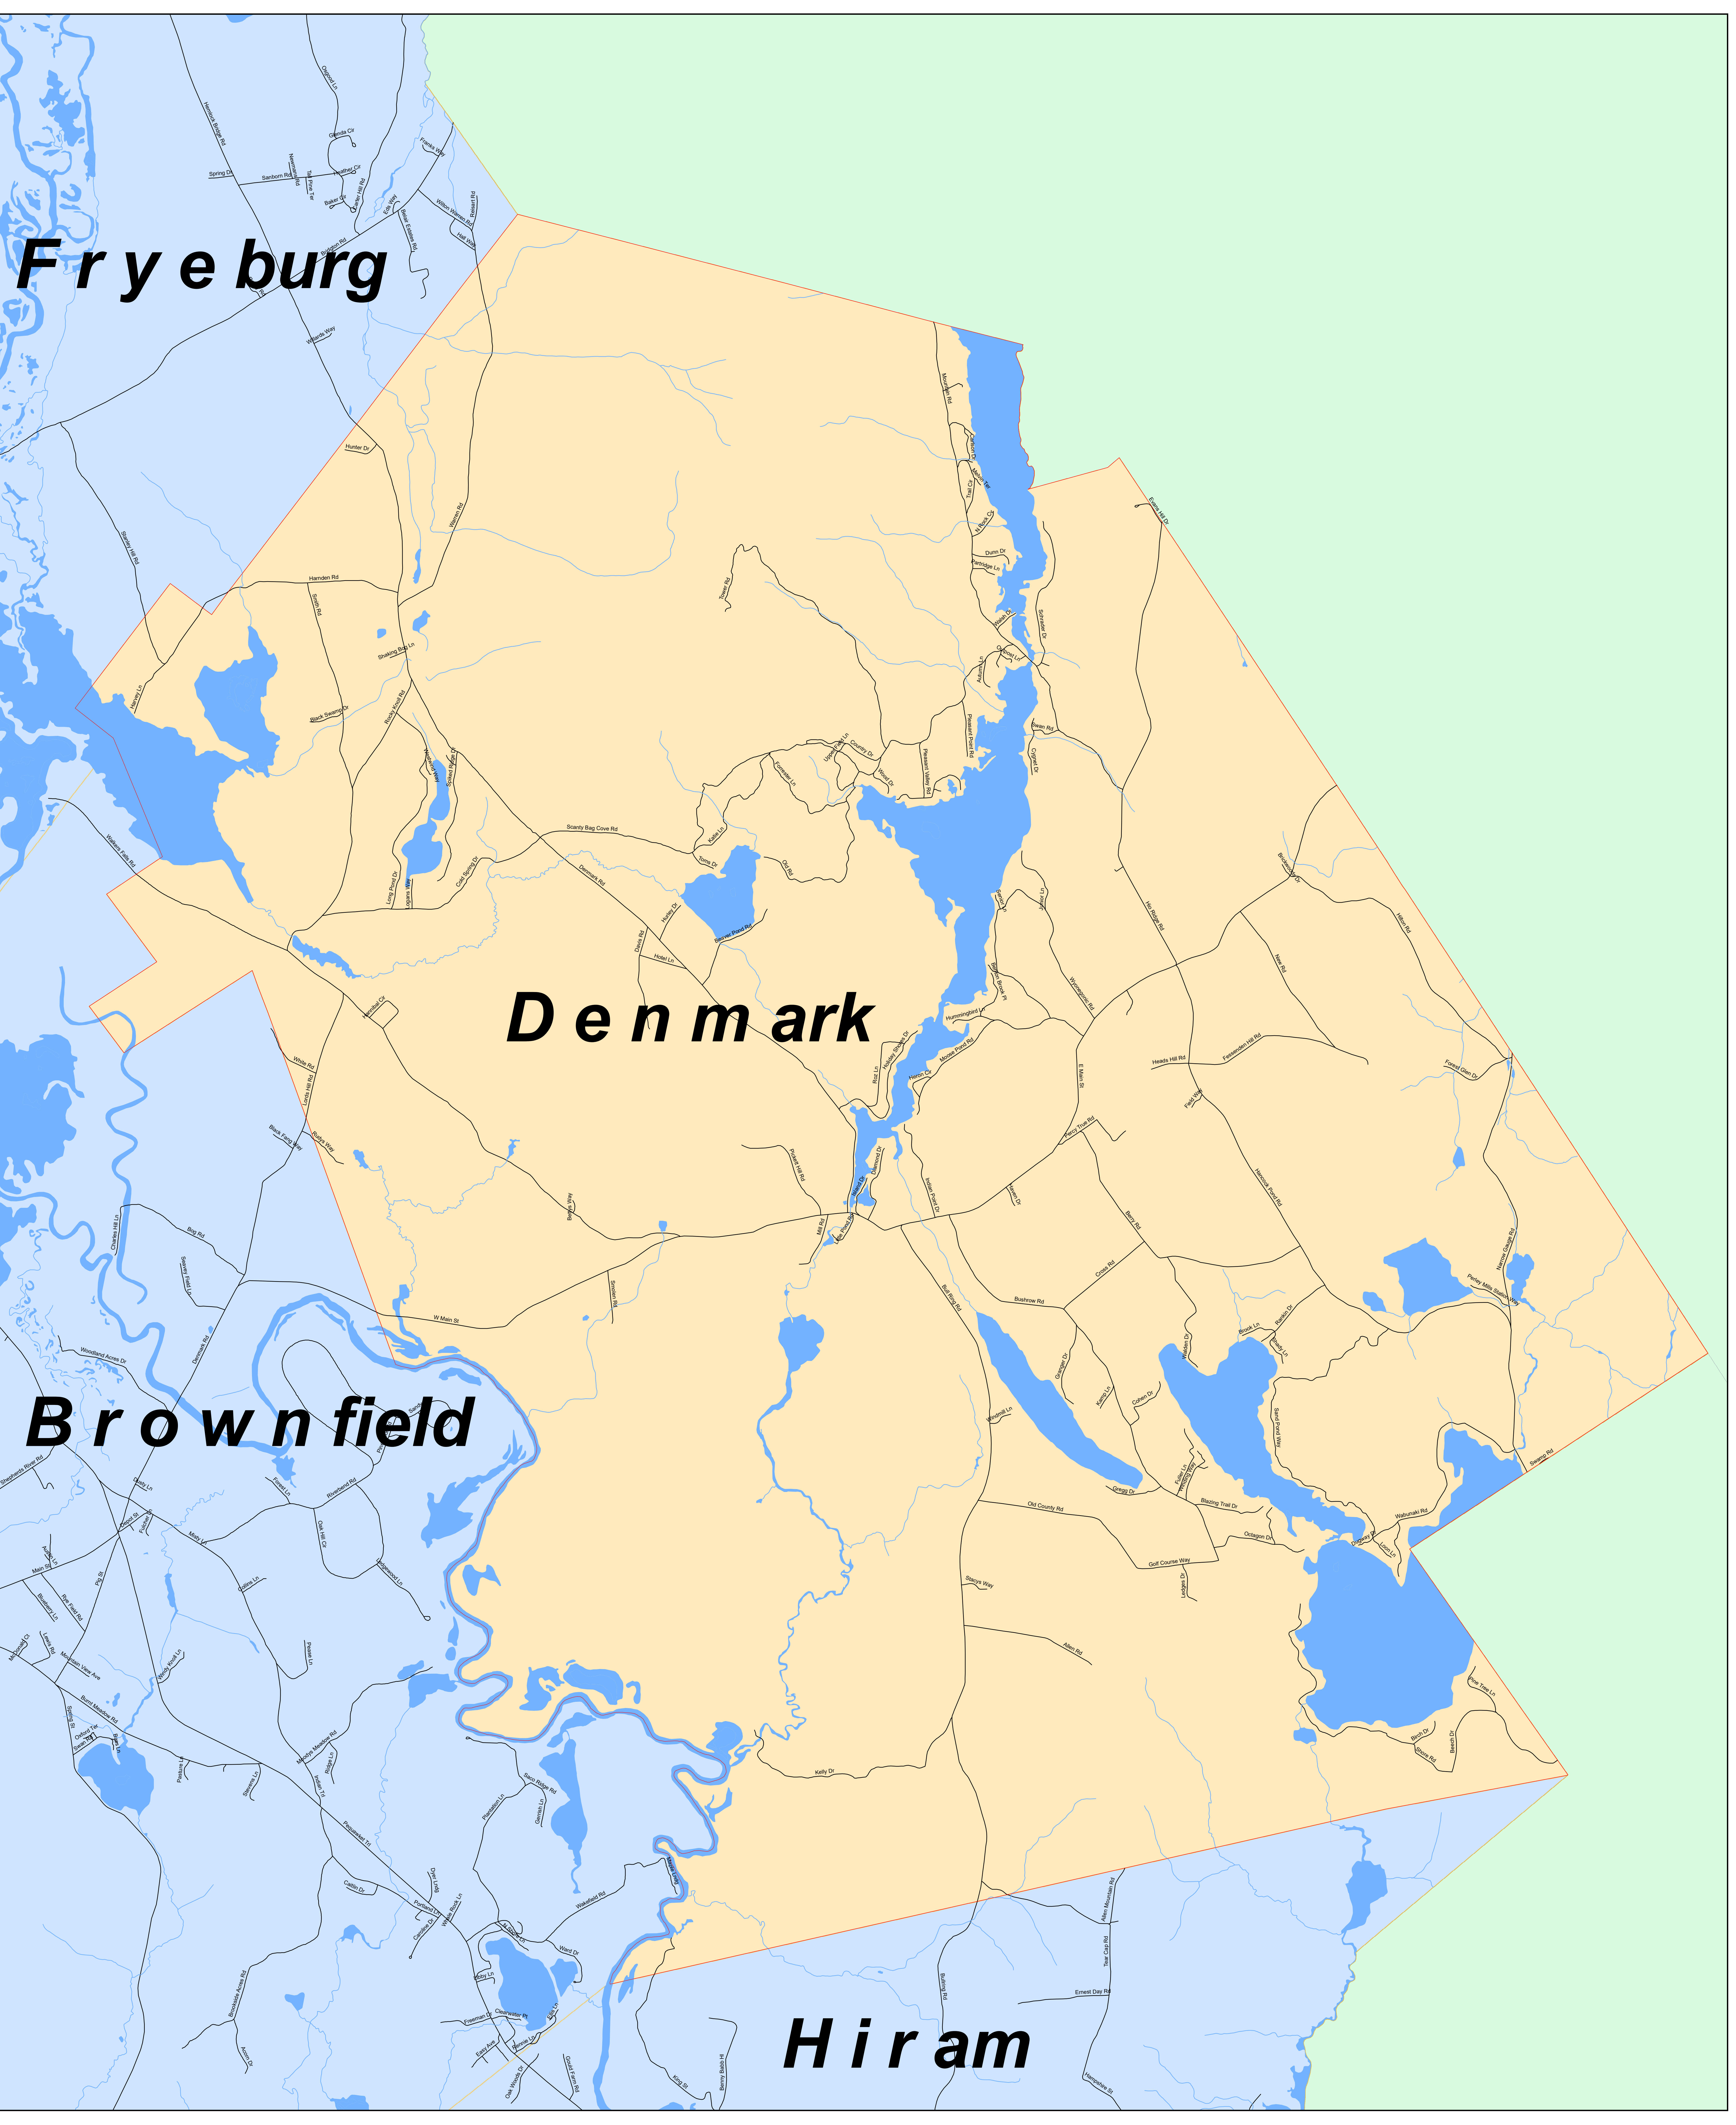

Fryeburg

Denmark

Brownfield

Hiram

Denmark, Maine

Legend

- Denmark Town Boundary
- Oxford County Towns
- Cumberland County Towns